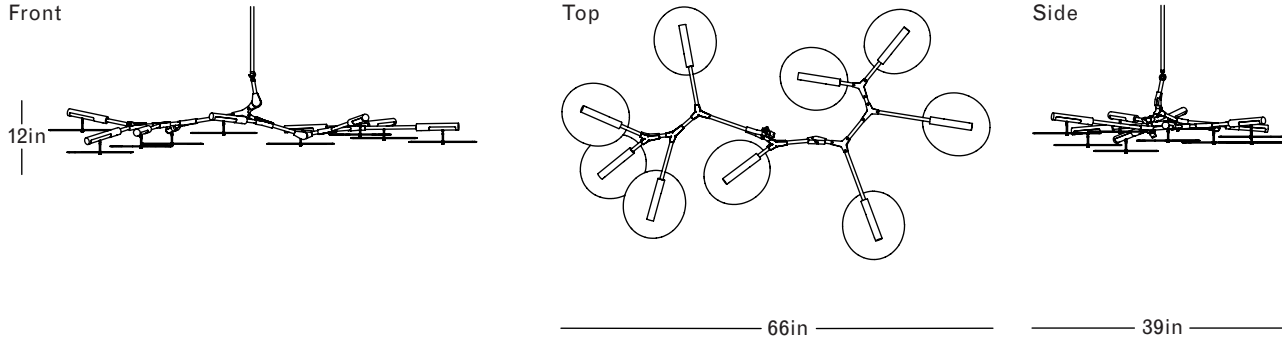

ROOM

WWW.ROOMONLINE.COM

BD.09.01

12" H X 66" W X 39" D

MACHINED BRASS WITH 10.5"-11.5" HANDMADE UNGLAZED TRANSLUCENT PORCELAIN SHADES

AVAILABLE IN MULTIPLE FINISHES

NO. LI232

Finish Palette

Specifications

DIMENSIONS

Height: 12in / 30cm
 Width: 66in / 167cm
 Depth: 39in / 98vcm
 Minimum Drop: 16in / 41cm
 Weight: 27lb / 12kg

SUSPENSION

Ships with 36in or 72in stem, can be cut to length on site

CANOPY

Ø5in x H1.5in

MATERIALS

Machined brass, unglazed porcelain

BULBS

24v / 2w / 2700k / dimmable integrated LED*, transformer provided
 Maximum Fixture Wattage: 18w

UL, cUL (120V) Certified

Inspiration

Branching Disc was a natural evolution of Branching Bubble, and an exercise in new ways of spreading light throughout a room. Reminiscent of Lindsey's ongoing exploration of sculptural mobiles, Branching Disc's metal armature suspends wafer-thin slices of porcelain that filter light like afternoon sun shining through a canopy of leaves, or lightweight metal dome shades, which reflect and refract light beautifully.