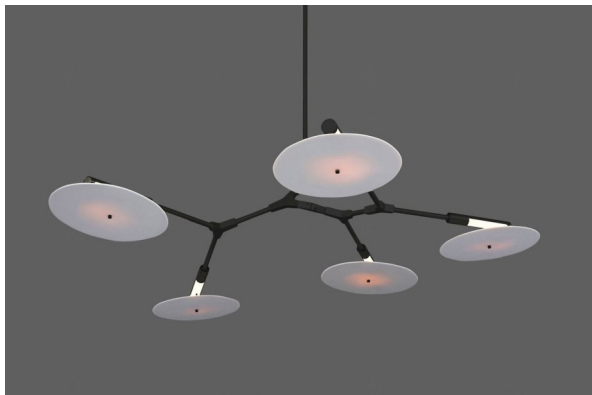

ROOM

WWW.ROOMONLINE.COM

BD.05.06

11" H x 42" W x 40" D

MACHINED BRASS WITH 10.5"-11.5" HANDMADE UNGLAZED TRANSLUCENT PORCELAIN SHADES

AVAILABLE IN MULTIPLE FINISHES

NO. LI232

Finish Palette

Specifications

DIMENSIONS

Height: 11in / 23cm
 Width: 42in / 107cm
 Depth: 40in / 102cm
 Minimum Drop: 14in / 36cm
 Weight: 15lb / 7kg

SUSPENSION

Ships with 36in or 72in stem, can be cut to length on site

CANOPY

Ø5 in x H1.5in

MATERIALS

Machined brass, unglazed porcelain

BULBS

24v / 2w / 2700k / dimmable integrated LED*, transformer provided
 Maximum Fixture Wattage: 10w

UL, cUL (120V) Certified

Inspiration

Branching Disc was a natural evolution of Branching Bubble, and an exercise in new ways of spreading light throughout a room. Reminiscent of Lindsey's ongoing exploration of sculptural mobiles, Branching Disc's metal armature suspends wafer-thin slices of porcelain that filter light like afternoon sun shining through a canopy of leaves, or lightweight metal dome shades, which reflect and refract light beautifully.