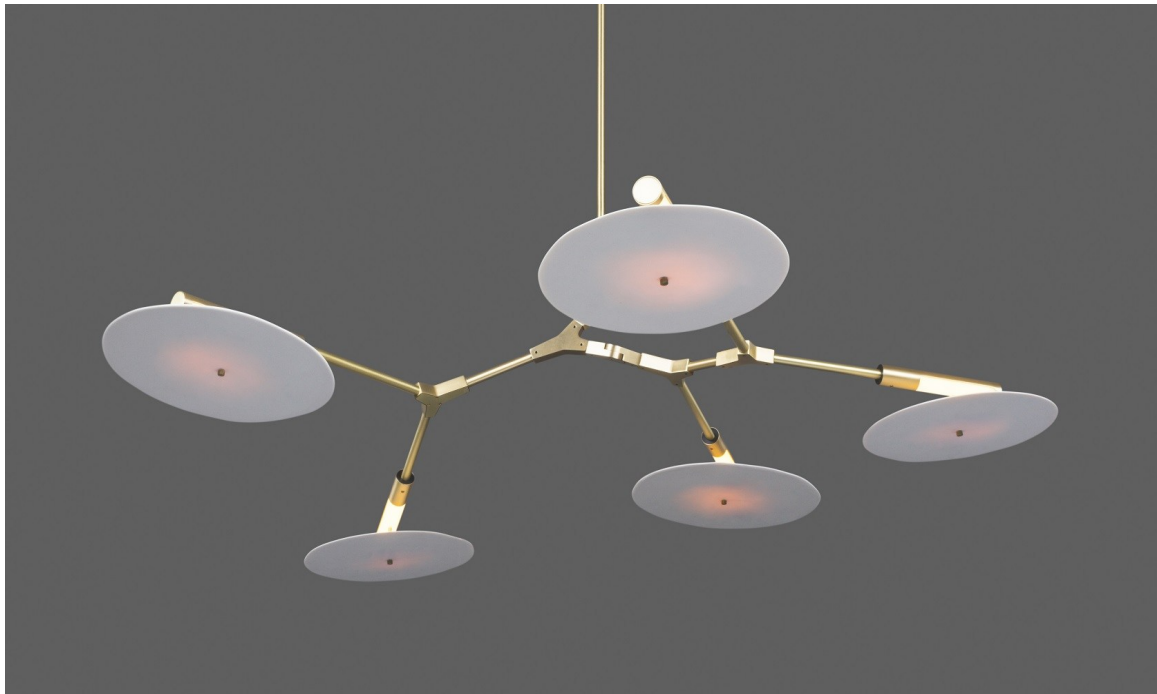

ROOM

WWW.ROOMONLINE.COM

BD.05.06

11" H x 42" W x 40" D

MACHINED BRASS WITH 10.5"-11.5" HANDMADE UNGLAZED TRANSLUCENT PORCELAIN SHADES

AVAILABLE IN MULTIPLE FINISHES

NO. LI232

Finish Palette

Specifications

DIMENSIONS

Height: 11in / 23cm
 Width: 42in / 107cm
 Depth: 40in / 102cm
 Minimum Drop: 14in / 36cm
 Weight: 15lb / 7kg

SUSPENSION

Ships with 36in or 72in stem, can be cut to length on site

CANOPY

Ø5 in x H1.5in

MATERIALS

Machined brass, unglazed porcelain

BULBS

24v / 2w / 2700k / dimmable integrated LED*, transformer provided
 Maximum Fixture Wattage: 10w

UL, cUL (120V) Certified

Inspiration

Branching Disc was a natural evolution of Branching Bubble, and an exercise in new ways of spreading light throughout a room. Reminiscent of Lindsey's ongoing exploration of sculptural mobiles, Branching Disc's metal armature suspends wafer-thin slices of porcelain that filter light like afternoon sun shining through a canopy of leaves, or lightweight metal dome shades, which reflect and refract light beautifully.