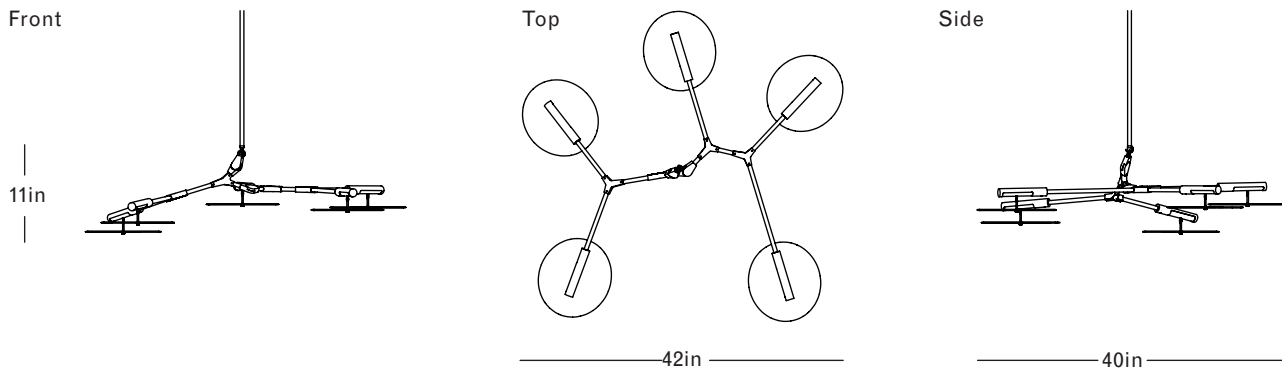

ROOM

WWW.ROOMONLINE.COM

BD.05.06

11" H x 42" W x 40" D

MACHINED BRASS WITH 10.5"-11.5" HANDMADE UNGLAZED TRANSLUCENT PORCELAIN SHADES

AVAILABLE IN MULTIPLE FINISHES

NO. LI232

Finish Palette

Specifications

DIMENSIONS

Height: 11in / 23cm
 Width: 42in / 107cm
 Depth: 40in / 102cm
 Minimum Drop: 14in / 36cm
 Weight: 15lb / 7kg

SUSPENSION

Ships with 36in or 72in stem, can be cut to length on site

CANOPY

Ø5 in x H1.5in

MATERIALS

Machined brass, unglazed porcelain

BULBS

24v / 2w / 2700k / dimmable integrated LED*, transformer provided
 Maximum Fixture Wattage: 10w

UL, cUL (120V) Certified

Inspiration

Branching Disc was a natural evolution of Branching Bubble, and an exercise in new ways of spreading light throughout a room. Reminiscent of Lindsey's ongoing exploration of sculptural mobiles, Branching Disc's metal armature suspends wafer-thin slices of porcelain that filter light like afternoon sun shining through a canopy of leaves, or lightweight metal dome shades, which reflect and refract light beautifully.