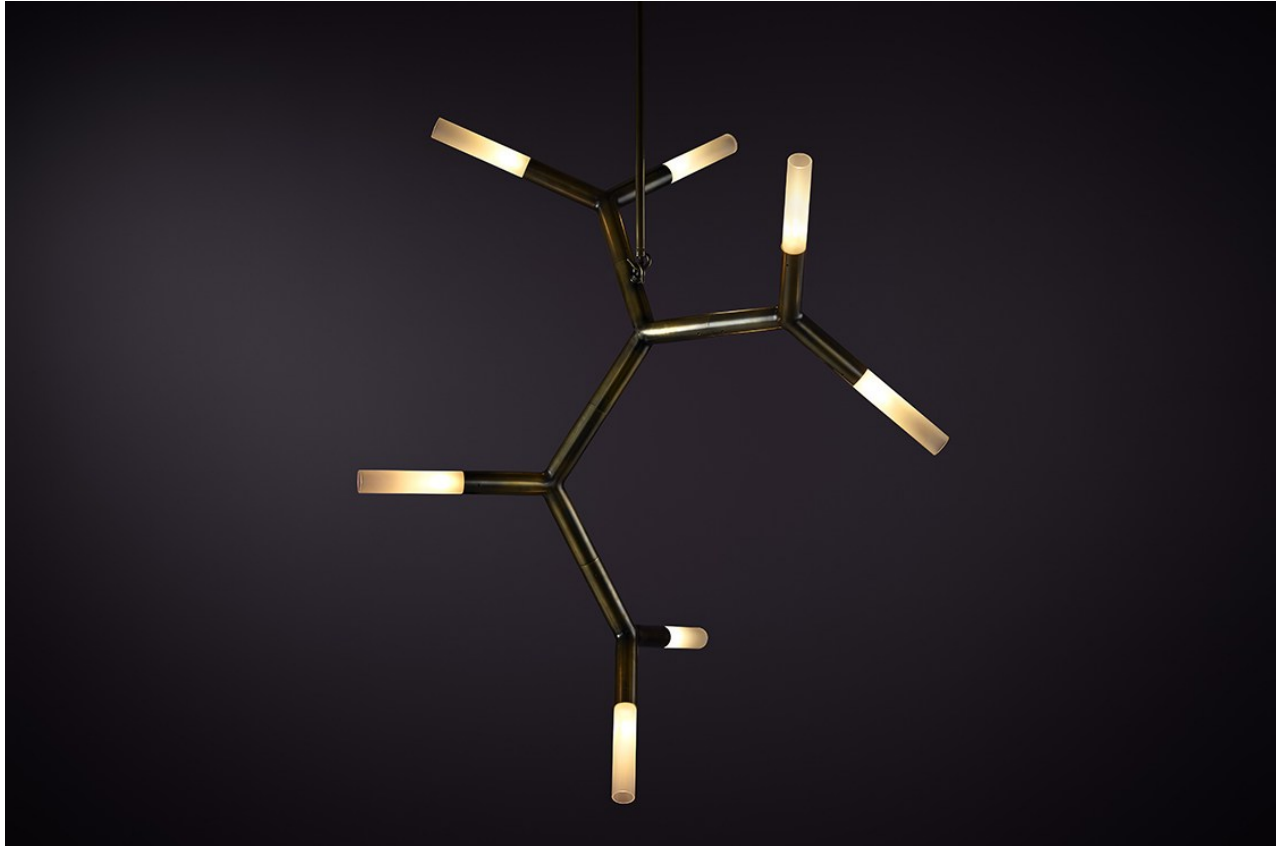

ROOM

WWW.ROOMONLINE.COM

BCAA VERTICAL TUBE CHANDELIER

FIXTURES AVAILABLE IN FIVE SIZES RANGING FROM 25" L TO 44" L

AVAILABLE IN AGED BRASS, HAND RUBBED BRASS, DARK BRONZE & MOTTLED PATINA STANDARD. VERDIGRIS, POWDER COATED BLACK OR WHITE, POLISHED BRASS, COPPER, CHROME, SATIN NICKEL OR 24K GOLD AVAILABLE FOR AN UPCHARGE

LAMPING: G9, 110V, LED, 4.5W, DIMMABLE, INCLUDED

ITEM NO. LI450

BRANCH CHAIN AMINO ACID

(VT PRICE LIST)

FIXTURE	CODE	METRIC	IMPERIAL	WATTS	LIST
BCAA 5 Vertical Tube	BCA.5.V.FTT	620 x 410 x 680 mm	24.4 x 16.1 x 26.8 "	16 W	\$6,708
BCAA 7 Vertical Tube	BCA.7.V.FTT	710 x 740 x 860 mm	28.0 x 29.1 x 33.9 "	22.4 W	\$7,580
BCAA 9 Vertical Tube	BCA.9.V.FTT	830 x 820 x 1070 mm	32.7 x 32.3 x 42.1 "	28.8 W	\$8,900
BCAA 11 Vertical Tube	BCA.11.V.FTT	980 x 810 x 1280 mm	38.6 x 31.9 x 50.4 "	35.2 W	\$10,033
BCAA 15 Vertical Tube	BCA.15.V.FTT	1120 x 860 x 1660 mm	44.1 x 33.9 x 65.4 "	48 W	\$11,477

FINISHES	CODE	LIST	LAMP	CODE	LIST
Aged Brass	AB	Inc.	G9 110V LED 3.2W	110	Inc.
Hand Rubbed Brass	HRB	Inc.	2700K*		
Dark Bronze	DB	Inc.	G9 240V LED 3.2W	240	Inc.
Mottled Patina	MP	Inc.	2700K*		
Verdigris	VER	+20%			
Powder Coat Matte Black	PCB	+20%	* Dimmable		
Powder Coat Matte White	PCW	+20%			
Polished Brass	PB	+20%			
Copper*	CP	+20%	SUSPENSION		LIST
Chrome*	CR	+20%	Vertical Rod		Inc.
Satin Nickel*	SN	+20%			
24K Gold*	24K	+20%			