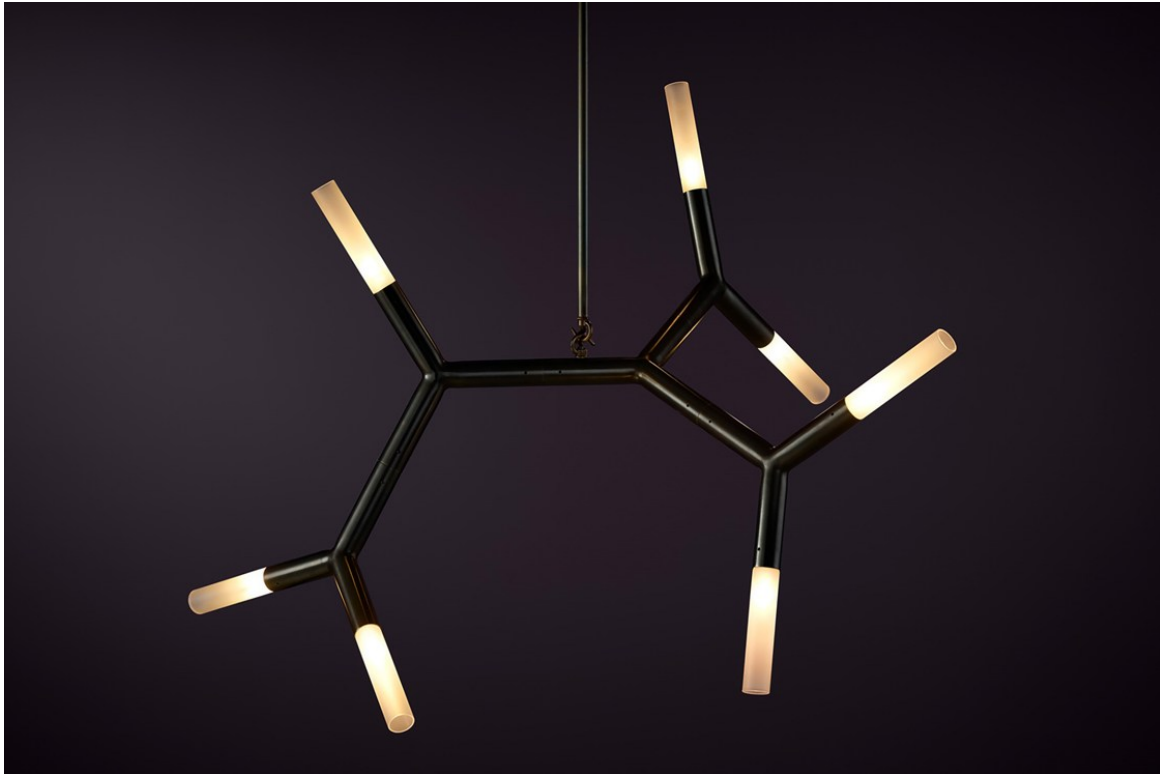

ROOM

WWW.ROOMONLINE.COM

BCAA HORIZONTAL TUBE CHANDELIER

FIXTURES AVAILABLE IN FIVE SIZES RANGING FROM 26.8”L TO 66.1”L. SHOWN HERE IN 33.8”L
AVAILABLE IN AGED BRASS, HAND RUBBED BRASS, DARK BRONZE & MOTTLED PATINA STANDARD. VERDIGRIS,
POWDER COATED BLACK OR WHITE, POLISHED BRASS, COPPER, CHROME, SATIN NICKEL OR 24K GOLD AVAILABLE
FOR AN UPCHARGE

LAMPING: G9, 110V, LED, 4.5W, DIMMABLE, INCLUDED

ITEM NO. LI447

BRANCH CHAIN AMINO ACID

(HT PRICE LIST)

FIXTURE	CODE	METRIC	IMPERIAL	WATTS	LIST
BCAA 5 Horizontal Tube	BCA.5.H.FTT	680 x 410 x 620 mm	26.8 x 16.1 x 24.4 "	16 W	\$6,708
BCAA 7 Horizontal Tube	BCA.7.H.FTT	860 x 670 x 740 mm	33.8 x 26.4 x 29.1 "	22.4 W	\$7,580
BCAA 9 Horizontal Tube	BCA.9.H.FTT	1040 x 750 x 920 mm	41.9 x 29.5 x 36.2 "	28.8 W	\$8,900
BCAA 11 Horizontal Tube	BCA.11.H.FTT	1400 x 900 x 920 mm	55.1 x 35.4 x 36.2 "	35.2 W	\$10,033
BCAA 15 Horizontal Tube	BCA.15.H.FTT	1680 x 1230 x 1000 mm	66.1 x 48.4 x 39.3 "	48 W	\$11,477