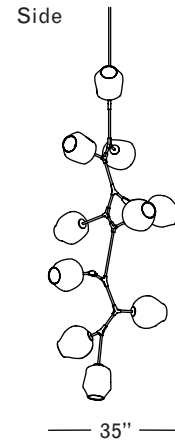

ROOM

WWW.ROOMONLINE.COM

BB.10.24

32"W x 35"D x 89"H

MATERIALS: HAND BLOWN GLASS, MACHINED BRASS

FINISHES: BRUSHED BRASS, VINTAGE BRASS, SATIN NICKEL, OIL-RUBBED BRONZE AND GLASS GLOBES IN CLEAR, WHITE OR GRAY

LAMPING: 60 WATT, E26 BASE, 2500K, DIMMABLE LED GLOBE

ITEM NO. LI121

Finish Palette

Specifications

DIMENSIONS

Height: 89in / 226cm
 Width: 32in / 81cm
 Depth: 35in / 89cm
 Minimum Drop: 93in / 236cm
 Weight: 40lb / 18kg

SUSPENSION

Ships with 36in or 72in stem, can be cut to length on site

CANOPY

Ø5in x H.25in

MATERIALS

Machined brass, hand-blown glass

BULBS

E26 / 110v / 6w / 2500k / dimmable LED globe
 E27 / 220v / 6w / 2500k / dimmable LED globe
 Maximum Fixture Wattage: 600w