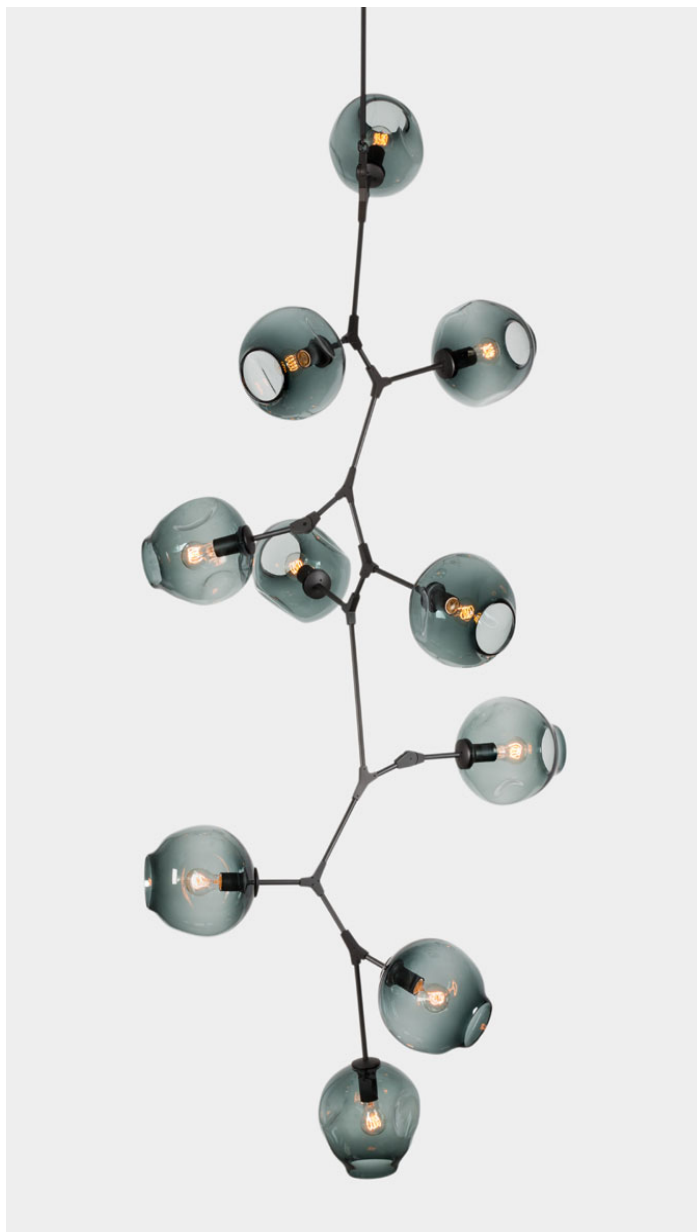

ROOM

WWW.ROOMONLINE.COM

BB.10.24

32"W x 35"D x 89"H

MATERIALS: HAND BLOWN GLASS, MACHINED BRASS

FINISHES: BRUSHED BRASS, VINTAGE BRASS, SATIN NICKEL, OIL-RUBBED BRONZE AND GLASS GLOBES IN CLEAR, WHITE OR GRAY

LAMPING: 60 WATT, E26 BASE, 2500K, DIMMABLE LED GLOBE

ITEM NO. LI121

Finish Palette

Specifications

DIMENSIONS

Height: 89in / 226cm
 Width: 32in / 81cm
 Depth: 35in / 89cm
 Minimum Drop: 93in / 236cm
 Weight: 40lb / 18kg

SUSPENSION

Ships with 36in or 72in stem, can be cut to length on site

CANOPY

Ø5in x H.25in

MATERIALS

Machined brass, hand-blown glass

BULBS

E26 / 110v / 6w / 2500k / dimmable LED globe
 E27 / 220v / 6w / 2500k / dimmable LED globe
 Maximum Fixture Wattage: 600w

UL, cUL (120V), CE, CB (240V) Certified

Inspiration

Inspired by natural phenomena, Branching Bubble explores the visual tension between the industrial and the organic. This endlessly customizable collection mixes delicate hand-blown glass with machine-made metal components to form a perfect union, defying the laws of attraction.