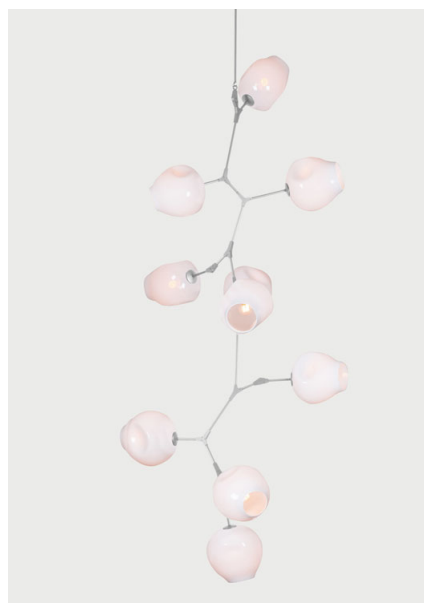

ROOM

WWW.ROOMONLINE.COM

BB.10.24

32"W x 35"D x 89"H

MATERIALS: HAND BLOWN GLASS, MACHINED BRASS

FINISHES: BRUSHED BRASS, VINTAGE BRASS, SATIN NICKEL, OIL-RUBBED BRONZE AND GLASS GLOBES IN CLEAR, WHITE OR GRAY

LAMPING: 60 WATT, E26 BASE, 2500K, DIMMABLE LED GLOBE

ITEM NO. LI121

Finish Palette

Specifications

DIMENSIONS

Height: 89in / 226cm
 Width: 32in / 81cm
 Depth: 35in / 89cm
 Minimum Drop: 93in / 236cm
 Weight: 40lb / 18kg

SUSPENSION

Ships with 36in or 72in stem, can be cut to length on site

CANOPY

Ø5in x H.25in

MATERIALS

Machined brass, hand-blown glass

BULBS

E26 / 110v / 6w / 2500k / dimmable LED globe
 E27 / 220v / 6w / 2500k / dimmable LED globe
 Maximum Fixture Wattage: 600w

UL, cUL (120V), CE, CB (240V) Certified

Inspiration

Inspired by natural phenomena, Branching Bubble explores the visual tension between the industrial and the organic. This endlessly customizable collection mixes delicate hand-blown glass with machine-made metal components to form a perfect union, defying the laws of attraction.