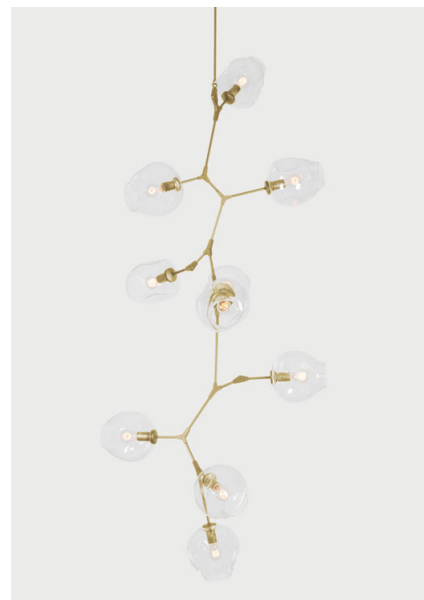

ROOM

WWW.ROOMONLINE.COM

BB.10.24

32"W x 35"D x 89"H

MATERIALS: HAND BLOWN GLASS, MACHINED BRASS

FINISHES: BRUSHED BRASS, VINTAGE BRASS, SATIN NICKEL, OIL-RUBBED BRONZE AND GLASS GLOBES IN CLEAR, WHITE OR GRAY

LAMPING: 60 WATT, E26 BASE, 2500K, DIMMABLE LED GLOBE

ITEM NO. LI121

Finish Palette

Specifications

DIMENSIONS

Height: 89in / 226cm
 Width: 32in / 81cm
 Depth: 35in / 89cm
 Minimum Drop: 93in / 236cm
 Weight: 40lb / 18kg

SUSPENSION

Ships with 36in or 72in stem, can be cut to length on site

CANOPY

Ø5in x H.25in

MATERIALS

Machined brass, hand-blown glass

BULBS

E26 / 110v / 6w / 2500k / dimmable LED globe
 E27 / 220v / 6w / 2500k / dimmable LED globe
 Maximum Fixture Wattage: 600w

UL, cUL (120V), CE, CB (240V) Certified

Inspiration

Inspired by natural phenomena, Branching Bubble explores the visual tension between the industrial and the organic. This endlessly customizable collection mixes delicate hand-blown glass with machine-made metal components to form a perfect union, defying the laws of attraction.