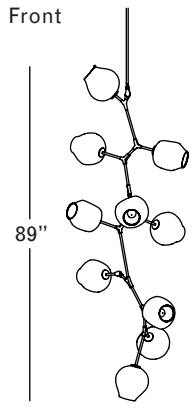

ROOM

WWW.ROOMONLINE.COM

BB.10.24

32"W x 35"D x 89"H

MATERIALS: HAND BLOWN GLASS, MACHINED BRASS

FINISHES: BRUSHED BRASS, VINTAGE BRASS, SATIN NICKEL, OIL-RUBBED BRONZE AND GLASS GLOBES IN CLEAR, WHITE OR GRAY

LAMPING: 60 WATT, E26 BASE, 2500K, DIMMABLE LED GLOBE

ITEM NO. LI121

Finish Palette

Specifications

DIMENSIONS

Height: 89in / 226cm
 Width: 32in / 81cm
 Depth: 35in / 89cm
 Minimum Drop: 93in / 236cm
 Weight: 40lb / 18kg

SUSPENSION

Ships with 36in or 72in stem, can be cut to length on site

CANOPY

Ø5in x H.25in

MATERIALS

Machined brass, hand-blown glass

BULBS

E26 / 110v / 6w / 2500k / dimmable LED globe
 E27 / 220v / 6w / 2500k / dimmable LED globe
 Maximum Fixture Wattage: 600w