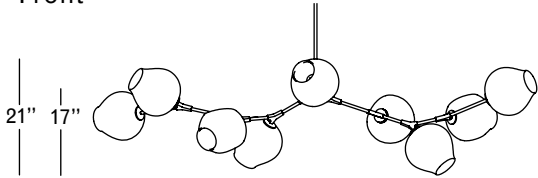

ROOM

WWW.ROOMONLINE.COM

BB.09.39

80" L x 27" D x 22" H

MATERIALS: HAND BLOWN GLASS, MACHINED BRASS. SELECT FINISHES.

LAMPING: 60 WATT, E26 BASE QUAD LOOP EDISON BULBS PROVIDED.

ITEM NO. L1121

Front

Side

Top

Finishes

Brushed Brass
\$27,000
16 weeks

Oil Rubbed Bronze
\$27,000
16 weeks

Satin Nickel
\$27,000
16 weeks

Vintage Brass
\$27,000
16 weeks

Clear

White

Grey

Specifications

Height: 21in / 56cm
 Depth: 27in / 69cm
 Width: 80in / 221cm
 Weight: 36lb / 16kg
 Max Wattage: 540w
 Minimum Drop: 25in / 64cm

Suspension: Ships with 36" or 72" stem cut to length on site
 Canopy: Ø5" x .25" with screw collar
 Materials: Machined brass, glass
 Bulbs: E26|110V|6W|2500K LED Globe, Dimmable
 E27|220V|6W|2500K LED Globe, Dimmable