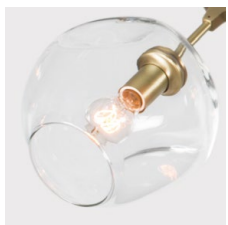

ROOM

WWW.ROOMONLINE.COM

BB.09.39

80" L x 27" D x 22" H

MATERIALS: HAND BLOWN GLASS, MACHINED BRASS. SELECT FINISHES.

LAMPING: 60 WATT, E26 BASE QUAD LOOP EDISON BULBS PROVIDED.

ITEM NO. L1121

Front

Side

Top

Finishes

Brushed Brass
\$27,000
16 weeks

Oil Rubbed Bronze
\$27,000
16 weeks

Satin Nickel
\$27,000
16 weeks

Vintage Brass
\$27,000
16 weeks

Clear

White

Grey

Specifications

Height: 21in / 56cm
 Depth: 27in / 69cm
 Width: 80in / 221cm
 Weight: 36lb / 16kg
 Max Wattage: 540w
 Minimum Drop: 25in / 64cm

Suspension: Ships with 36" or 72" stem cut to length on site
 Canopy: Ø5" x .25" with screw collar
 Materials: Machined brass, glass
 Bulbs: E26|110V|6W|2500K LED Globe, Dimmable
 E27|220V|6W|2500K LED Globe, Dimmable