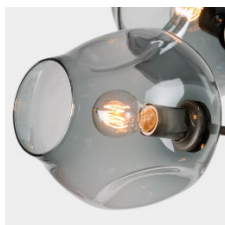

ROOM

WWW.ROOMONLINE.COM

BB.09.39

80" L x 27" D x 22" H

MATERIALS: HAND BLOWN GLASS, MACHINED BRASS. SELECT FINISHES.

LAMPING: 60 WATT, E26 BASE QUAD LOOP EDISON BULBS PROVIDED.

ITEM NO. L1121

Front

Side

Top

Finishes

Brushed Brass
\$27,000
16 weeks

Oil Rubbed Bronze
\$27,000
16 weeks

Satin Nickel
\$27,000
16 weeks

Vintage Brass
\$27,000
16 weeks

Clear

White

Grey

Specifications

Height: 21in / 56cm
 Depth: 27in / 69cm
 Width: 80in / 221cm
 Weight: 36lb / 16kg
 Max Wattage: 540w
 Minimum Drop: 25in / 64cm

Suspension: Ships with 36" or 72" stem cut to length on site
 Canopy: Ø5" x .25" with screw collar
 Materials: Machined brass, glass
 Bulbs: E26|110V|6W|2500K LED Globe, Dimmable
 E27|220V|6W|2500K LED Globe, Dimmable