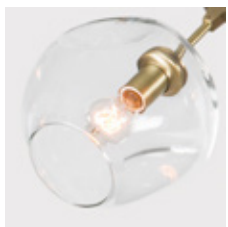

ROOM

WWW.ROOMONLINE.COM

BB.08.03

90" L x 34" D x 21" H

MATERIALS: HAND BLOWN GLASS, MACHINED BRASS. SELECT FINISHES.

LAMPING: 60 WATT, E26 BASE QUAD LOOP EDISON BULBS PROVIDED.

ITEM NO. L1121

Front

Side

Top

Finishes

Brushed Brass

Oil Rubbed Bronze

Satin Nickel

Vintage Brass

Clear

White

Grey

Specifications

Height: 23in / 58cm
 Depth: 33in / 84cm
 Width: 90in / 228cm
 Weight: 32lb / 15kg
 Max Wattage: 480w
 Minimum Drop: 27in / 70cm

Suspension: Ships with 36" or 72" stem cut to length on site

Canopy: Ø5" x .25" with screw collar

Materials: Machined brass, glass

Bulbs: E26|110V|6W|2500K LED Globe, Dimmable
 E27|220V|6W|2500K LED Globe, Dimmable

UL, cUL (120V), CE, CB (240V) Certified

Inspiration