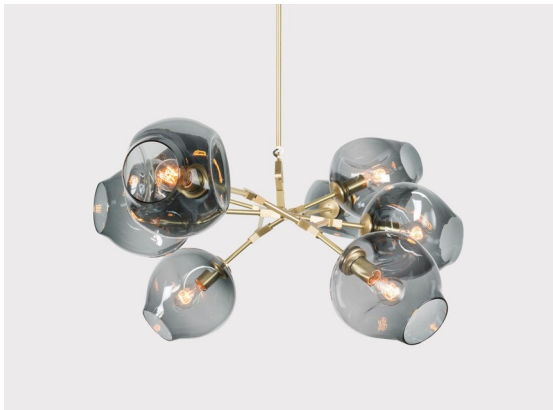

ROOM

WWW.ROOMONLINE.COM

BB.08.03

90" L x 34" D x 21" H

MATERIALS: HAND BLOWN GLASS, MACHINED BRASS. SELECT FINISHES.

LAMPING: 60 WATT, E26 BASE QUAD LOOP EDISON BULBS PROVIDED.

ITEM NO. L1121

Front

Side

Top

Finishes

Brushed Brass

Oil Rubbed Bronze

Satin Nickel

Vintage Brass

Clear

White

Grey

Specifications

Height: 23in / 58cm
 Depth: 33in / 84cm
 Width: 90in / 228cm
 Weight: 32lb / 15kg
 Max Wattage: 480w
 Minimum Drop: 27in / 70cm

Suspension: Ships with 36" or 72" stem cut to length on site

Canopy: Ø5" x .25" with screw collar

Materials: Machined brass, glass

Bulbs: E26|110V|6W|2500K LED Globe, Dimmable
 E27|220V|6W|2500K LED Globe, Dimmable

UL, cUL (120V), CE, CB (240V) Certified

Inspiration