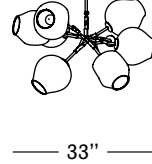

Side

Finishes

Specifications

Height: 23in / 58cm
Depth: 33in / 84cm
Width: 90in / 228cm
Weight: 32lb / 15kg
Max Wattage: 480w
Minimum Drop: 27in / 70cm

Suspension: Ships with 36" or 72" stem cut to length on site

Canopy: Ø5" x .25" with screw collar

Materials: Machined brass, glass

Bulbs: E26|110V|6W|2500K LED Globe, Dimmable
E27|220V|6W|2500K LED Globe, Dimmable

UL, cUL (120V), CE, CB (240V) Certified

Inspiration

Inspired by natural phenomena, Branching explores the visual tension that results from mixing hand-blown glass with machine-made metal parts.