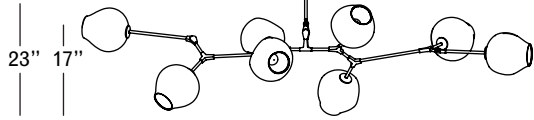

ROOM

WWW.ROOMONLINE.COM

BB.08.03

90" L x 34" D x 21" H

MATERIALS: HAND BLOWN GLASS, MACHINED BRASS. SELECT FINISHES.

LAMPING: 60 WATT, E26 BASE QUAD LOOP EDISON BULBS PROVIDED.

ITEM NO. L1121

Front

White

Grey

Specifications

Height: 23in / 58cm
 Depth: 33in / 84cm
 Width: 90in / 228cm
 Weight: 32lb / 15kg
 Max Wattage: 480w
 Minimum Drop: 27in / 70cm

Suspension: Ships with 36" or 72" stem cut to length on site

Canopy: Ø5" x .25" with screw collar

Materials: Machined brass, glass

Bulbs: E26|110V|6W|2500K LED Globe, Dimmable
 E27|220V|6W|2500K LED Globe, Dimmable

UL, cUL (120V), CE, CB (240V) Certified

Inspiration