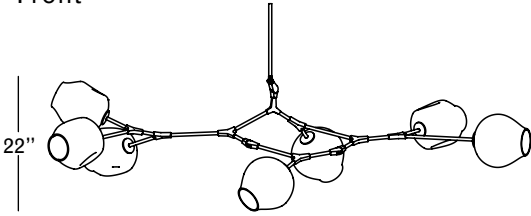

Front

Finishes

Specifications

Height: 22in / 56cm
Depth: 29in / 74cm
Width: 80in / 204cm
Weight: 28lb / 13kg
Max Wattage: 420w
Minimum Drop: 26in / 66cm

Suspension: Ships with 36" or 72" stem cut to length on site

Canopy: Ø5" x .25" with screw collar

Materials: Machined brass, glass

Bulbs: E26|110V|6W|2500K LED Globe, Dimmable
E27|220V|6W|2500K LED Globe, Dimmable

UL, cUL (120V), CE, CB (240V) Certified

Inspiration

Inspired by natural phenomena, Branching explores the visual tension that results from mixing hand-blown glass with machine-made metal parts.