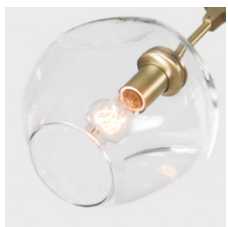

# ROOM

WWW.ROOMONLINE.COM

---

BB.O7.45

79" L x 29" D x 22" H

MATERIALS: HAND BLOWN GLASS, MACHINED BRASS. SELECT FINISHES.

LAMPING: 60 WATT, E26 BASE QUAD LOOP EDISON BULBS PROVIDED.

ITEM NO. L1121

Front

Side

Top

Finishes

Brushed Brass

Oil Rubbed Bronze

Satin Nickel

Vintage Brass

Clear

White

Grey

Specifications

Height: 22in / 56cm  
 Depth: 29in / 74cm  
 Width: 80in / 204cm  
 Weight: 28lb / 13kg  
 Max Wattage: 420w  
 Minimum Drop: 26in / 66cm

Suspension: Ships with 36" or 72" stem cut to length on site

Canopy: Ø5" x .25" with screw collar

Materials: Machined brass, glass

Bulbs: E26|110V|6W|2500K LED Globe, Dimmable  
 E27|220V|6W|2500K LED Globe, Dimmable

UL, cUL (120V), CE, CB (240V) Certified

Inspiration