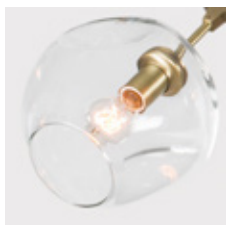

ROOM

WWW.ROOMONLINE.COM

BB.05.28

64" L x 21" D x 21" H

MATERIALS: HAND BLOWN GLASS, MACHINED BRASS. SELECT FINISHES.

LAMPING: 60 WATT, E26 BASE QUAD LOOP EDISON BULBS PROVIDED.

ITEM NO. L1121

Front

Side

Top

Finishes

Brushed Brass

Oil Rubbed Bronze

Satin Nickel

Vintage Brass

Clear

White

Grey

Specifications

Height: 21in / 53cm
 Depth: 21in / 53cm
 Width: 64in / 163cm
 Weight: 20lb / 9kg
 Max Wattage: 300w
 Minimum Drop: 25in / 64cm

Suspension: Ships with 36" or 72" stem cut to length on site

Canopy: Ø5" x .25" with screw collar

Materials: Machined brass, glass

Bulbs: E26|110V|6W|2500K LED Globe, Dimmable
 E27|220V|6W|2500K LED Globe, Dimmable 220V

UL, cUL (120V), CE, CB (240V) Certified

Inspiration