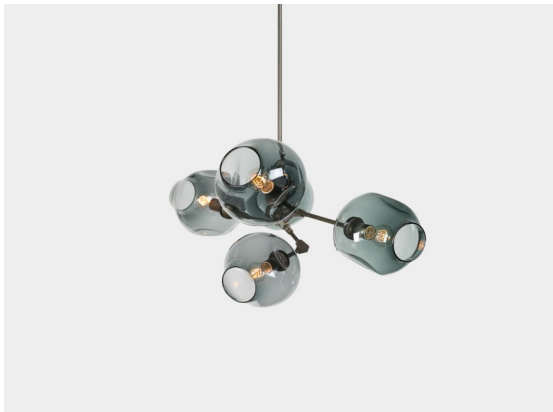

ROOM

WWW.ROOMONLINE.COM

BB.05.28

64" L x 21" D x 21" H

MATERIALS: HAND BLOWN GLASS, MACHINED BRASS. SELECT FINISHES.

LAMPING: 60 WATT, E26 BASE QUAD LOOP EDISON BULBS PROVIDED.

ITEM NO. L1121

Front

Side

Top

Finishes

Brushed Brass

Oil Rubbed Bronze

Satin Nickel

Vintage Brass

Clear

White

Grey

Specifications

Height: 21in / 53cm
 Depth: 21in / 53cm
 Width: 64in / 163cm
 Weight: 20lb / 9kg
 Max Wattage: 300w
 Minimum Drop: 25in / 64cm

Suspension: Ships with 36" or 72" stem cut to length on site

Canopy: Ø5" x .25" with screw collar

Materials: Machined brass, glass

Bulbs: E26|110V|6W|2500K LED Globe, Dimmable
 E27|220V|6W|2500K LED Globe, Dimmable 220V

UL, cUL (120V), CE, CB (240V) Certified

Inspiration