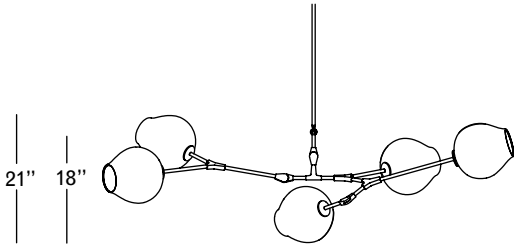

ROOM

WWW.ROOMONLINE.COM

BB.05.28

64" L x 21" D x 21" H

MATERIALS: HAND BLOWN GLASS, MACHINED BRASS. SELECT FINISHES.

LAMPING: 60 WATT, E26 BASE QUAD LOOP EDISON BULBS PROVIDED.

ITEM NO. L1121

Front

White

Grey

Specifications

Height: 21in / 53cm
 Depth: 21in / 53cm
 Width: 64in / 163cm
 Weight: 20lb / 9kg
 Max Wattage: 300w
 Minimum Drop: 25in / 64cm

Suspension: Ships with 36" or 72" stem cut to length on site

Canopy: Ø5" x .25" with screw collar

Materials: Machined brass, glass

Bulbs: E26|110V|6W|2500K LED Globe, Dimmable
 E27|220V|6W|2500K LED Globe, Dimmable 220V

UL, cUL (120V), CE, CB (240V) Certified

Inspiration