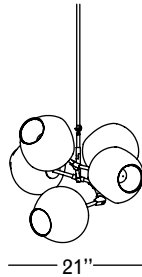

Side

Finishes

Specifications

Height: 21in / 53cm
Depth: 21in / 53cm
Width: 64in / 163cm
Weight: 20lb / 9kg
Max Wattage: 300w
Minimum Drop: 25in / 64cm

Suspension: Ships with 36" or 72" stem cut to length on site

Canopy: Ø5" x .25" with screw collar

Materials: Machined brass, glass

Bulbs: E26|110V|6W|2500K LED Globe, Dimmable
E27|220V|6W|2500K LED Globe, Dimmable 220V

UL, cUL (120V), CE, CB (240V) Certified

Inspiration

Inspired by natural phenomena, Branching explores the visual tension that results from mixing hand-blown glass with machine-made metal parts.