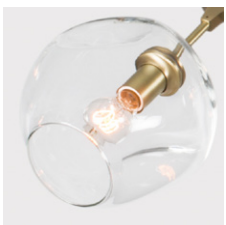

ROOM

WWW.ROOMONLINE.COM

BB.O3.14

68" W X 23" D X 18" H

MATERIALS: HAND BLOWN GLASS, MACHINED BRASS. SELECT FINISHES.

LAMPING: 60 WATT, E26 BASE DOUBLE LOOP EDISON BULBS PROVIDED.

ITEM NO. L1121

Front

Side

Top

Finishes

Brushed Brass

Oil Rubbed Bronze

Satin Nickel

Vintage Brass

Clear

White

Grey

Specifications

Height: 18in / 46cm
 Depth: 23in / 58cm
 Width: 68in / 172cm
 Weight: 12lb / 5kg
 Max Wattage: 180w
 Minimum Drop: 20in / 51cm

Suspension: Ships with 36" or 72" stem cut to length on site
 Canopy: Ø5" x 0.25" with screw collar
 Materials: Machined brass, glass
 Bulbs: E26|110V|6W|2500K LED Globe, Dimmable
 E27|220V|6W|2500K LED Globe, Dimmable