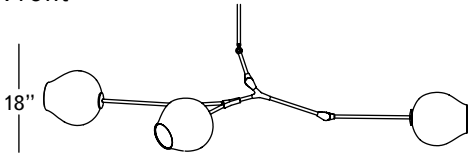

ROOM

WWW.ROOMONLINE.COM

BB.O3.14

68" W X 23" D X 18" H

MATERIALS: HAND BLOWN GLASS, MACHINED BRASS. SELECT FINISHES.

LAMPING: 60 WATT, E26 BASE DOUBLE LOOP EDISON BULBS PROVIDED.

ITEM NO. L1121

Front

White

Grey

Specifications

Height: 18in / 46cm
 Depth: 23in / 58cm
 Width: 68in / 172cm
 Weight: 12lb / 5kg
 Max Wattage: 180w
 Minimum Drop: 20in / 51cm

Suspension: Ships with 36" or 72" stem cut to length on site
 Canopy: Ø5" x 0.25" with screw collar
 Materials: Machined brass, glass
 Bulbs: E26|110V|6W|2500K LED Globe, Dimmable
 E27|220V|6W|2500K LED Globe, Dimmable