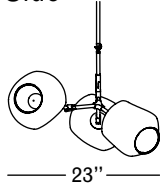

Side

Finishes

Specifications

Height: 18in / 46cm
Depth: 23in / 58cm
Width: 68in / 172cm
Weight: 12lb / 5kg
Max Wattage: 180w
Minimum Drop: 20in / 51cm

Suspension: Ships with 36" or 72" stem cut to length on site
Canopy: Ø5" x 0.25" with screw collar
Materials: Machined brass, glass
Bulbs: E26|110V|6W|2500K LED Globe, Dimmable
E27|220V|6W|2500K LED Globe, Dimmable

UL, cUL (120V), CE, CB (240V) Certified

Inspiration

Inspired by natural phenomena, Branching explores the visual tension that results from mixing hand-blown glass with machine-made metal parts.