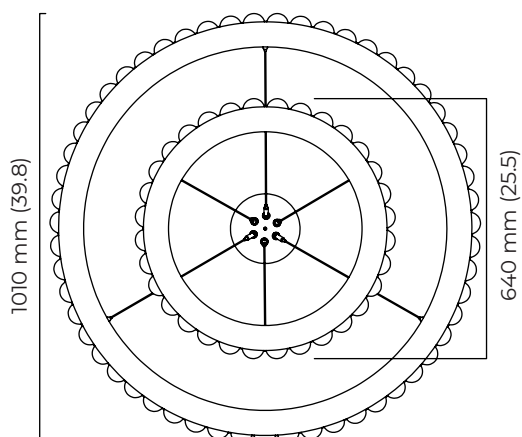

ROOM

WWW.ROOMONLINE.COM

AVALON HALO CHANDELIER CEILING MOUNTING PLATE

A continuous ring of alabaster columns, encapsulated in brass or bronze creating a powerful contrast. Each column is illuminated, highlighting the unique striations of every piece of alabaster producing a sophisticated ambience.

FINISH

Ceiling mounting plate

all satin brass
CTO-01-045-0201

all bronze
CTO-01-045-0202

BULBS

integrated LED - trailing edge dimmable - 37w + 66w - 2700k

Note - LED drivers x2 to be installed in cavity of wall.

WEIGHT

44kg (97lbs)

CERTIFICATION

mounting plate dimensions