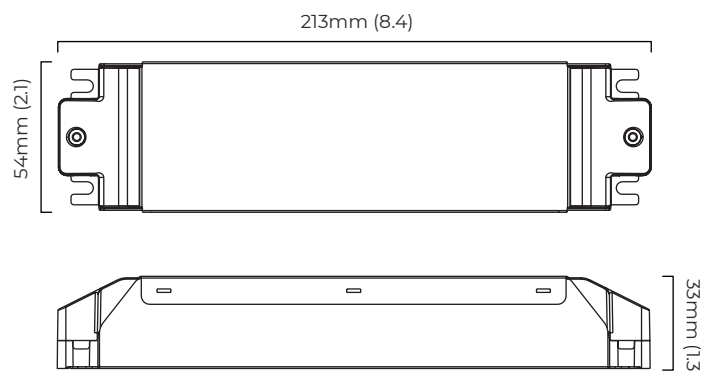

ROOM

WWW.ROOMONLINE.COM

AVALON HALO CHANDELIER CEILING MOUNTING PLATE

A continuous ring of alabaster columns, encapsulated in brass or bronze creating a powerful contrast. Each column is illuminated, highlighting the unique striations of every piece of alabaster producing a sophisticated ambience.

FINISH

Ceiling mounting plate

all satin brass
CTO-01-045-0201

all bronze
CTO-01-045-0202

BULBS

integrated LED - trailing edge dimmable - 37w + 66w - 2700k

Note - LED drivers x2 to be installed in cavity of wall.

WEIGHT

44kg (97lbs)

CERTIFICATION

mounting plate dimensions