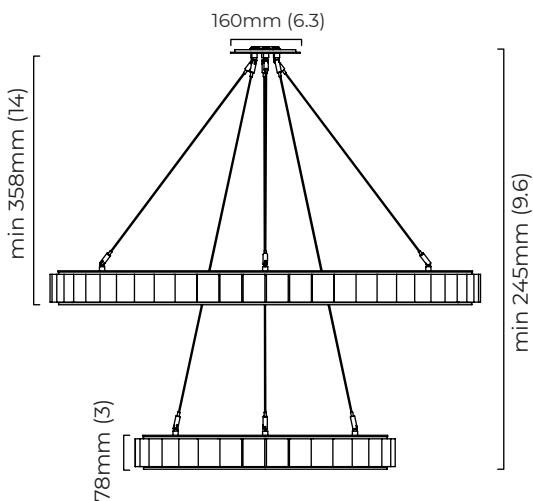

ROOM

WWW.ROOMONLINE.COM

AVALON HALO CHANDELIER CEILING MOUNTING PLATE

A continuous ring of alabaster columns, encapsulated in brass or bronze creating a powerful contrast. Each column is illuminated, highlighting the unique striations of every piece of alabaster producing a sophisticated ambience.

FINISH

Ceiling mounting plate

all satin brass
CTO-01-045-0201

all bronze
CTO-01-045-0202

BULBS

integrated LED - trailing edge dimmable - 37w + 66w - 2700k

Note - LED drivers x2 to be installed in cavity of wall.

WEIGHT

44kg (97lbs)

CERTIFICATION