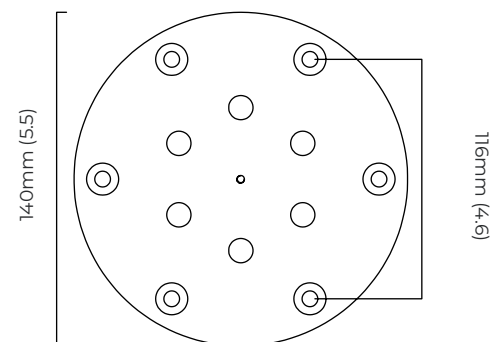

mounting plate dimensions