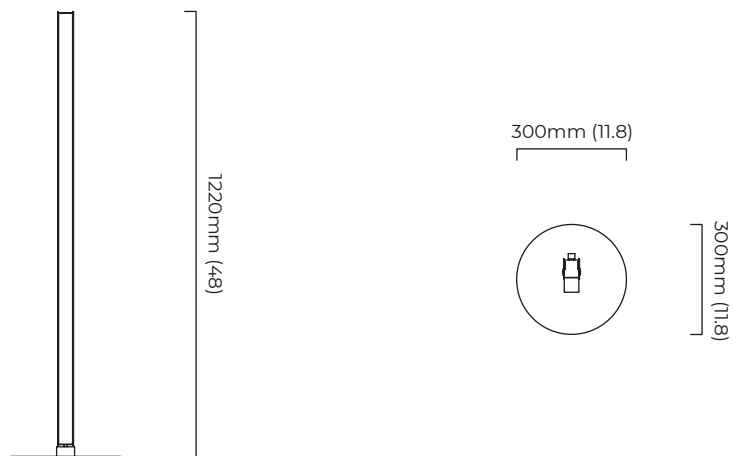

ARTES 1200 FLOOR

FINISH

antique bronze with antique bronze details and honed alabaster
bronze with bronze details and honed alabaster
bronze with satin brass details and honed alabaster
satin brass with satin brass details and honed alabaster

DIMENSIONS (body of fixture)

300 x 300 x 1220 mm (w x d x h)

WEIGHT

10kg (22lbs)

FLEX

2500mm cord set with black flex and inline dimmer

ILLUMINATION

integrated LED - dimmable - 32w - 2700k

CERTIFICATION

*Diagrams are not to scale.