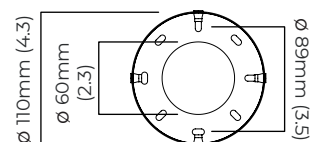

mounting plate dimensions