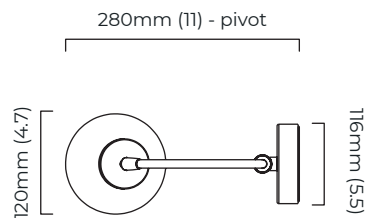

ARRAY WALL SINGLE - DALI-A

FINISH

bronze with bronze details and shiny opal glass
bronze with satin brass details and shiny opal glass

DIMENSIONS (body of fixture)

120 x 280 x 280 mm (w x d x h)

WEIGHT

1kg (2.2lbs)

ILLUMINATION

220-240v - 1 x G9 - 25w (or 2.5w 2700k)
DALI converter to be installed in the wall rose

DIMMING

dimnable bulb required
DALI compatible

WALL ROSE / PLATE

round ceiling rose - $\varnothing$ 116 x 25 mm (dia x h)

CERTIFICATION