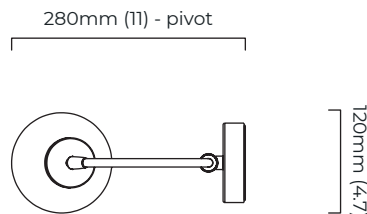

ARRAY WALL SINGLE

FINISH

bronze with bronze details and shiny opal glass
bronze with satin brass details and shiny opal glass

DIMENSIONS (body of fixture)

120 x 280 x 280 mm (w x d x h)

WEIGHT

1kg (2.2lbs)

ILLUMINATION

220-240v - 1 x G9 - 25w (or 2.5w 2700k)

110-130v - 1 x G9 - 25w (or 2.5w 2700k)

DIMMING

dimnable bulb required
trailing edge dimmable / phase cut (rotary dimmer) - standard
DALI option available (220-240v only)

WALL ROSE / PLATE

round ceiling rose - $\varnothing$ 116 x 25 mm (dia x h)

CERTIFICATION