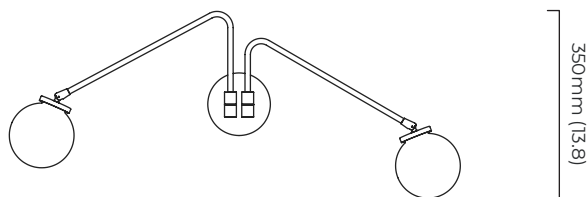

*Diagrams are not to scale.