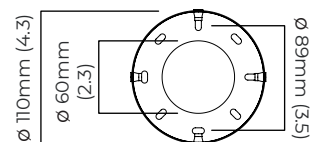

mounting plate dimensions