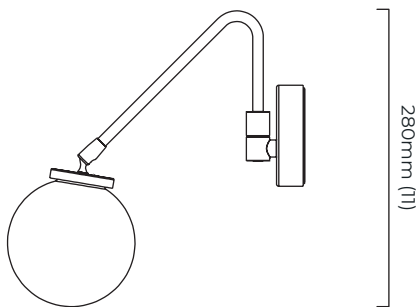

ARRAY WALL SINGLE

FINISH

bronze with bronze details and shiny opal glass
bronze with satin brass details and shiny opal glass

DIMENSIONS (body of fixture)

120 x 280 x 280 mm (w x d x h)

WEIGHT

1kg (2.2lbs)

ILLUMINATION

220-240v - 1 x G9 - 25w (or 2.5w 2700k)

110-130v - 1 x G9 - 25w (or 2.5w 2700k)

DIMMING

dimnable bulb required
trailing edge dimmable / phase cut (rotary dimmer) - standard
DALI option available (220-240v only)

WALL ROSE / PLATE

round ceiling rose - $\varnothing$ 116 x 25 mm (dia x h)

CERTIFICATION

*Diagrams are not to scale.