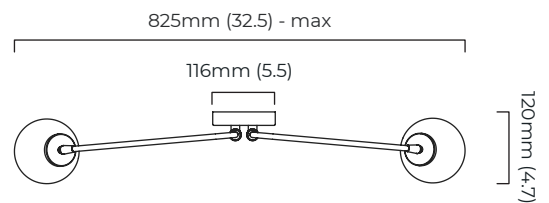

ARRAY WALL TWIN - DALI-A

FINISH

bronze with bronze details and shiny opal glass
bronze with satin brass details and shiny opal glass

DIMENSIONS (body of fixture)

825 x 120 x 350 mm (w x d x h)

WEIGHT

3kg (6.6lbs)

ILLUMINATION

220-240v - 2 x G9 - 25w (or 2.5w 2700k)
DALI converter to be installed in the wall rose

DIMMING

dimnable bulb required
DALI compatible

WALL ROSE / PLATE

round ceiling rose - $\varnothing$ 116 x 25 mm (dia x h)

CERTIFICATION

mounting plate dimensions

*Diagrams are not to scale.