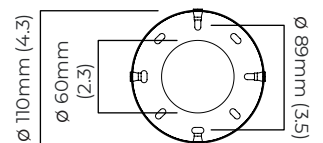

mounting plate dimensions