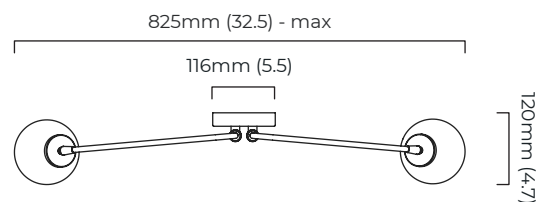

ARRAY WALL TWIN

FINISH

bronze with bronze details and shiny opal glass
bronze with satin brass details and shiny opal glass

DIMENSIONS (body of fixture)

825 x 120 x 350 mm (w x d x h)

WEIGHT

3kg (6.6lbs)

ILLUMINATION

220-240v - 2 x G9 - 25w (or 2.5w 2700k)
110-130v - 2 x G9 - 25w (or 2.5w 2700k)

DIMMING

dimnable bulb required
trailing edge dimmable / phase cut (rotary dimmer) - standard
DALI option available (220-240v only)

WALL ROSE / PLATE

round ceiling rose - $\varnothing$ 116 x 25 mm (dia x h)

CERTIFICATION

mounting plate dimensions

*Diagrams are not to scale.