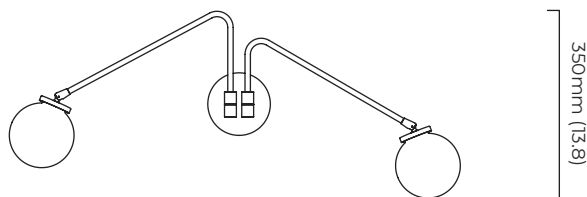

*Diagrams are not to scale.