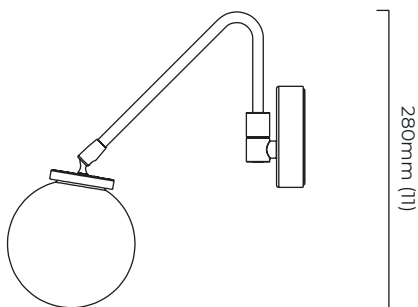

ARRAY WALL SINGLE - DALI-A

FINISH

bronze with bronze details and shiny opal glass
bronze with satin brass details and shiny opal glass

DIMENSIONS (body of fixture)

120 x 280 x 280 mm (w x d x h)

WEIGHT

1kg (2.2lbs)

ILLUMINATION

220-240v - 1 x G9 - 25w (or 2.5w 2700k)
DALI converter to be installed in the wall rose

DIMMING

dimnable bulb required
DALI compatible

WALL ROSE / PLATE

round ceiling rose - $\varnothing$ 116 x 25 mm (dia x h)

CERTIFICATION

*Diagrams are not to scale.