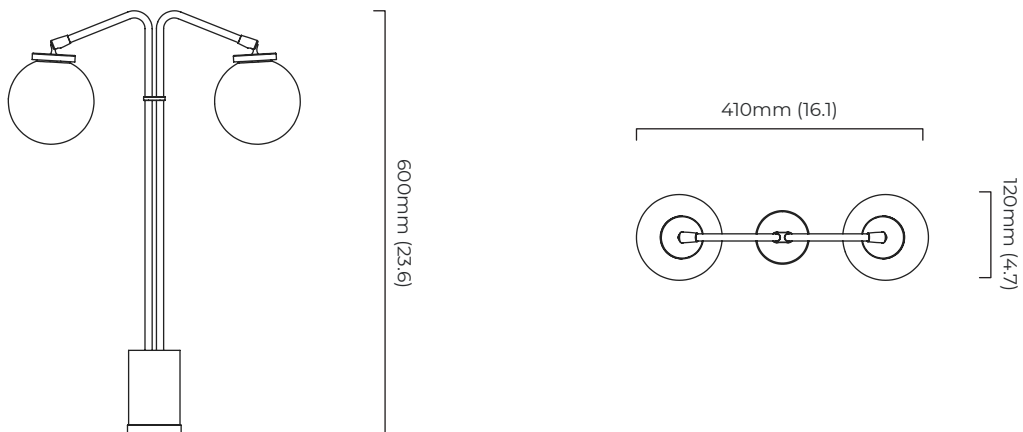

ARRAY TABLE TWIN

FINISH

bronze with bronze details and shiny opal glass
bronze with satin brass details and shiny opal glass

DIMENSIONS (body of fixture)

410 x 120 x 600 mm (w x d x h)

WEIGHT

6kg (13.2lbs)

FLEX

2000mm cord set with black flex and inline dimmer

ILLUMINATION

220-240v - 2 x G9 - 25w max (or 2.3w LED 2700k)
110-130v - 2 x G9 - 25w max (or 2.3w LED 2700k)

DIMMING

dimnable bulb required

CERTIFICATION

*Diagrams are not to scale.