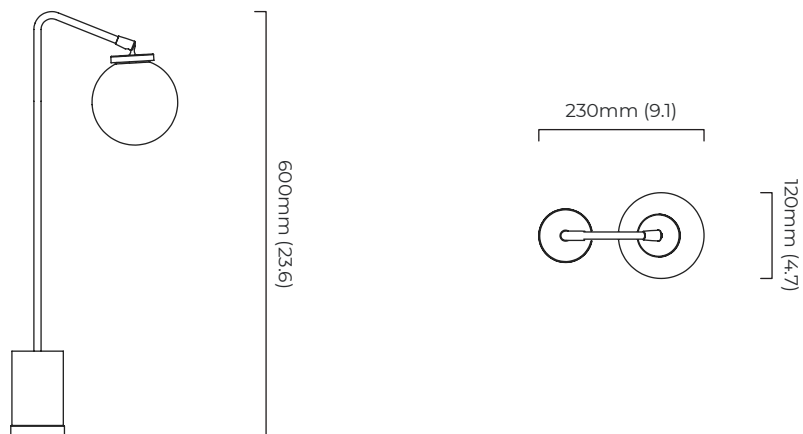

ROOM

WWW.ROOMONLINE.COM

ARRAY TABLE LAMP

DIMENSIONS: 23.6"H x 9.1"D x 4.7"W

MATERIALS / FINISHES: BRONZE WITH SATIN BRASS DETAILS OR FULL BRONZE AND OPAL GLASS SHADE

LAMPING: 1 x G9, 25W MAX HALOGEN OR 2.3W LED 2700K

ITEM NO. LI158

ARRAY TABLE

FINISH

bronze with bronze details and shiny opal glass
bronze with satin brass details and shiny opal glass

DIMENSIONS (body of fixture)

230 x 120 x 600 mm (w x d x h)

WEIGHT

5kg (11lbs)

*Diagrams are not to scale.

ARRAY TABLE

SKU NUMBER	FINISH DESCRIPTION	VOLTAGE
ARRTAIBZBZOG-240D	bronze with bronze details and shiny opal glass - 240v 5 amp plug	220 - 240V
ARRTAIBZBZOG-240I	bronze with bronze details and shiny opal glass - 240v AU plug	220 - 240V
ARRTAIBZBZOG-240C	bronze with bronze details and shiny opal glass - 240v EU plug	220 - 240V
ARRTAIBZBZOG-240J	bronze with bronze details and shiny opal glass - 240v swiss plug	220 - 240V
ARRTAIBZBZOG-240G	bronze with bronze details and shiny opal glass - 240v UK plug	220 - 240V
ARRTAIBZSBOG-240D	bronze with satin brass details and shiny opal glass - 240v 5 amp plug	220 - 240V
ARRTAIBZSBOG-240I	bronze with satin brass details and shiny opal glass - 240v AU plug	220 - 240V
ARRTAIBZSBOG-240C	bronze with satin brass details and shiny opal glass - 240v EU plug	220 - 240V
ARRTAIBZSBOG-240J	bronze with satin brass details and shiny opal glass - 240v swiss plug	220 - 240V
ARRTAIBZSBOG-240G	bronze with satin brass details and shiny opal glass - 240v UK plug	220 - 240V
ARRTAIBZBZOG-110A	bronze with bronze details and shiny opal glass - 110v US plug	110 - 130V
ARRTAIBZSBOG-110A	bronze with satin brass details and shiny opal glass - 110v US plug	110 - 130V

ARRAY TABLE TWIN

FINISH

bronze with bronze details and shiny opal glass
bronze with satin brass details and shiny opal glass

DIMENSIONS (body of fixture)

410 x 120 x 600 mm (w x d x h)

WEIGHT

6kg (13.2lbs)

FLEX