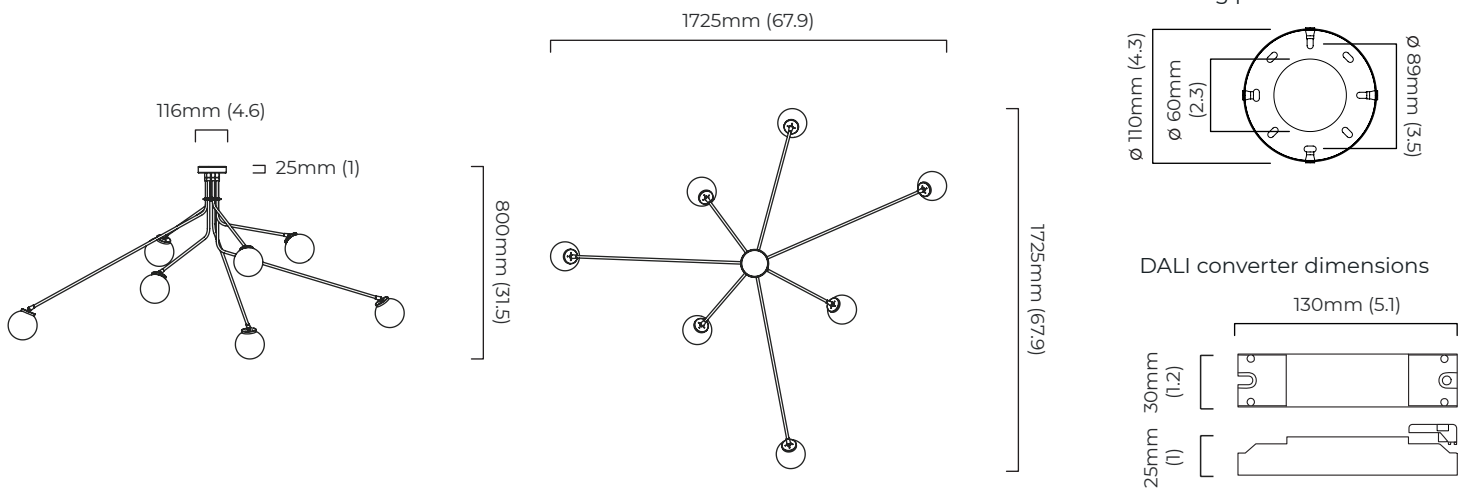

ARRAY PENDANT MEDIUM - DALI-A

FINISH

bronze with bronze details and shiny opal glass
bronze with satin brass details and shiny opal glass

DIMENSIONS (body of fixture)

1725 x 1725 x 800 mm (w x d x h)

WEIGHT

15kg (33.1lbs)
please ensure ceiling structure is strong enough to support the weight of the light

OVERALL DROP

minimum 800 mm
please specify the required overall drop from the ceiling to the bottom of the fitting (not adjustable on site)

ILLUMINATION

220-240v - 7 x G9 - 25w (or 2.5w 2700k)
DALI converter to be installed in the cavity

DIMMING

dimnable bulb required
DALI compatible

CEILING ROSE / PLATE

round ceiling rose - $\varnothing$ 116 x 25 mm (dia x h)

CERTIFICATION

*Diagrams are not to scale.