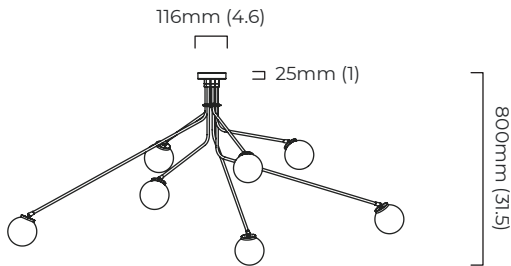

ITEM NO. LI234

ARRAY PENDANT MEDIUM

FINISH

bronze with bronze details and shiny opal glass
bronze with satin brass details and shiny opal glass

DIMENSIONS (body of fixture)

1725 x 1725 x 800 mm (w x d x h)

CEILING ROSE / PLATE

round ceiling rose - \varnothing 116 x 25 mm (dia x h)

CERTIFICATION

mounting plate dimensions

1725mm (67.9)

*Diagrams are not to scale.

ARRAY PENDANT MEDIUM - DALI-A

FINISH

bronze with bronze details and shiny opal glass
bronze with satin brass details and shiny opal glass

DIMENSIONS (body of fixture)

1725 x 1725 x 800 mm (w x d x h)

WEIGHT

15kg (33.1lbs)
please ensure ceiling structure is strong enough to support the weight of the light

bronze with bronze details
bronze with satin brass details

DIMENSIONS (length of the extension)

1000 mm

OVERALL DROP

standard size 1000 mm
minimum recommended 300 mm
please specify the required overall drop from the ceiling to
the bottom of the fitting (not adjustable on site)