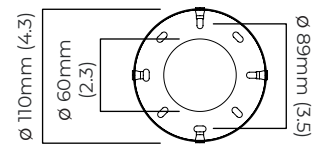

ITEM NO. LI234

ARRAY PENDANT MEDIUM

FINISH

bronze with bronze details and shiny opal glass
bronze with satin brass details and shiny opal glass

DIMENSIONS (body of fixture)

1725 x 1725 x 800 mm (w x d x h)

CEILING ROSE / PLATE

round ceiling rose - \varnothing 116 x 25 mm (dia x h)

CERTIFICATION

mounting plate dimensions

1725mm (67.9)

*Diagrams are not to scale.

ARRAY PENDANT MEDIUM - DALI-A

FINISH

bronze with bronze details and shiny opal glass
bronze with satin brass details and shiny opal glass

DIMENSIONS (body of fixture)

1725 x 1725 x 800 mm (w x d x h)

WEIGHT

15kg (33.1lbs)
please ensure ceiling structure is strong enough to support the weight of the light

bronze with bronze details
bronze with satin brass details

DIMENSIONS (length of the extension)

1000 mm

OVERALL DROP

standard size 1000 mm
minimum recommended 300 mm
please specify the required overall drop from the ceiling to
the bottom of the fitting (not adjustable on site)