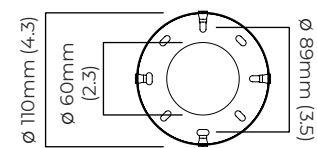

ITEM NO. LI243

ARRAY PENDANT MINI

FINISH

bronze with bronze details and shiny opal glass
bronze with satin brass details and shiny opal glass

DIMENSIONS (body of fixture)

750 x 750 x 425 mm (w x d x h)

WEIGHT

7kg (15.4lbs)

please ensure ceiling structure is strong enough to support the weight of the light

OVERALL DROP

minimum 425 mm

please specify the required overall drop from the ceiling to the bottom of the fitting (not adjustable on site)

CEILING ROSE / PLATE

round ceiling rose - \varnothing 116 x 25 mm (dia x h)

CERTIFICATION

mounting plate dimensions

750mm (29.5)

*Diagrams are not to scale.

ARRAY PENDANT MINI - DALI-A

FINISH

bronze with bronze details and shiny opal glass
bronze with satin brass details and shiny opal glass

DIMENSIONS (body of fixture)

750 x 750 x 425 mm (w x d x h)

WEIGHT

7kg (15.4lbs)

please ensure ceiling structure is strong enough to support the weight of the light