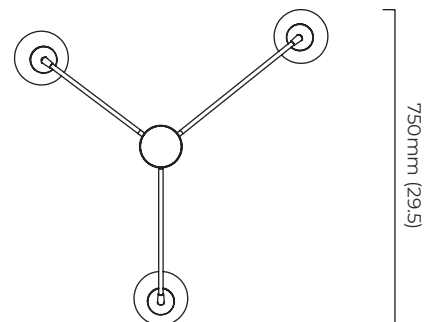

CEILING ROSE / PLATE

round ceiling rose - \varnothing 116 x 25 mm (dia x h)

CERTIFICATION

mounting plate dimensions

750mm (29.5)

*Diagrams are not to scale.

ARRAY PENDANT MINI - DALI-A

FINISH

bronze with bronze details and shiny opal glass
bronze with satin brass details and shiny opal glass

DIMENSIONS (body of fixture)

750 x 750 x 425 mm (w x d x h)

WEIGHT

7kg (15.4lbs)

please ensure ceiling structure is strong enough to support the weight of the light