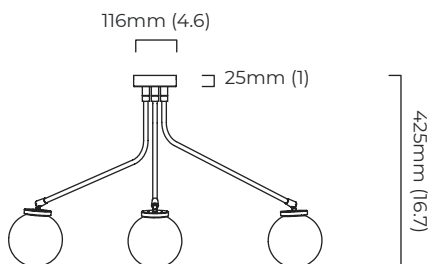

CEILING ROSE / PLATE

round ceiling rose - \varnothing 116 x 25 mm (dia x h)

CERTIFICATION

mounting plate dimensions

750mm (29.5)

*Diagrams are not to scale.

ARRAY PENDANT MINI - DALI-A

FINISH

bronze with bronze details and shiny opal glass
bronze with satin brass details and shiny opal glass

DIMENSIONS (body of fixture)

750 x 750 x 425 mm (w x d x h)

WEIGHT

7kg (15.4lbs)

please ensure ceiling structure is strong enough to support the weight of the light

DIMMING

dimnable bulb required

DALI compatible

CEILING ROSE / PLATE

round ceiling rose - \varnothing 116 x 25 mm (dia x h)

CERTIFICATION

mounting plate dimensions

750mm (29.5)

*Diagrams are not to scale.

ARRAY PENDANT MINI - EXTENSION KIT

FINISH

bronze with bronze details
bronze with satin brass details

DIMENSIONS (length of the extension)

1000 mm

OVERALL DROP

standard size 1000 mm
minimum recommended 300 mm
please specify the required overall drop from the ceiling to
the bottom of the fitting (not adjustable on site)