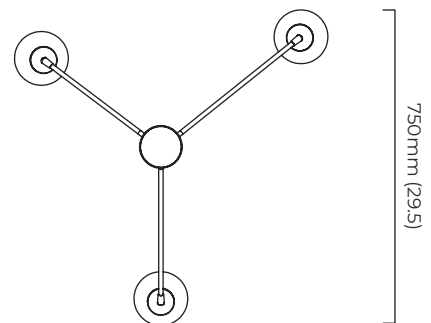

bronze with bronze details and shiny opal glass
bronze with satin brass details and shiny opal glass

DIMENSIONS (body of fixture)

750 x 750 x 425 mm (w x d x h)

WEIGHT

7kg (15.4lbs)

please ensure ceiling structure is strong enough to support the weight of the light

DIMMING

dimnable bulb required

DALI compatible

CEILING ROSE / PLATE

round ceiling rose - \varnothing 116 x 25 mm (dia x h)

CERTIFICATION

mounting plate dimensions

750mm (29.5)

*Diagrams are not to scale.

ARRAY PENDANT MINI - EXTENSION KIT

FINISH

bronze with bronze details
bronze with satin brass details

DIMENSIONS (length of the extension)

1000 mm

OVERALL DROP

standard size 1000 mm
minimum recommended 300 mm
please specify the required overall drop from the ceiling to
the bottom of the fitting (not adjustable on site)