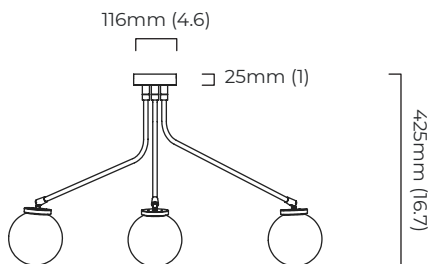

7kg (15.4lbs)

please ensure ceiling structure is strong enough to support the weight of the light

OVERALL DROP

minimum 425 mm

please specify the required overall drop from the ceiling to the bottom of the fitting (not adjustable on site)

CEILING ROSE / PLATE

round ceiling rose - \varnothing 116 x 25 mm (dia x h)

CERTIFICATION

mounting plate dimensions

750mm (29.5)

*Diagrams are not to scale.

ARRAY PENDANT MINI - DALI-A

FINISH

bronze with bronze details and shiny opal glass
bronze with satin brass details and shiny opal glass

DIMENSIONS (body of fixture)

750 x 750 x 425 mm (w x d x h)

WEIGHT

7kg (15.4lbs)

please ensure ceiling structure is strong enough to support the weight of the light

*Diagrams are not to scale.

ARRAY PENDANT MINI - EXTENSION KIT

FINISH

bronze with bronze details
bronze with satin brass details

DIMENSIONS (length of the extension)

1000 mm

OVERALL DROP

standard size 1000 mm
minimum recommended 300 mm
please specify the required overall drop from the ceiling to
the bottom of the fitting (not adjustable on site)