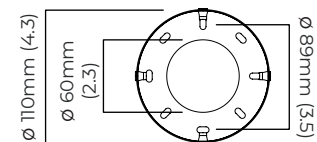

CEILING ROSE / PLATE

round ceiling rose - \varnothing 116 x 25 mm (dia x h)

CERTIFICATION

mounting plate dimensions

750mm (29.5)

*Diagrams are not to scale.

ARRAY PENDANT MINI - DALI-A

FINISH

bronze with bronze details and shiny opal glass
bronze with satin brass details and shiny opal glass

DIMENSIONS (body of fixture)

750 x 750 x 425 mm (w x d x h)

WEIGHT

7kg (15.4lbs)

please ensure ceiling structure is strong enough to support the weight of the light

DIMMING

dimnable bulb required

DALI compatible

CEILING ROSE / PLATE

round ceiling rose - \varnothing 116 x 25 mm (dia x h)

CERTIFICATION

mounting plate dimensions

750mm (29.5)

*Diagrams are not to scale.

ARRAY PENDANT MINI - EXTENSION KIT

FINISH

bronze with bronze details
bronze with satin brass details

DIMENSIONS (length of the extension)

1000 mm

OVERALL DROP

standard size 1000 mm
minimum recommended 300 mm
please specify the required overall drop from the ceiling to
the bottom of the fitting (not adjustable on site)