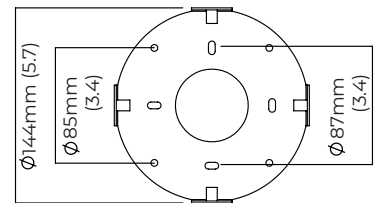

FINISH

bronze with bronze details and shiny opal glass
bronze with satin brass details and shiny opal glass

DIMENSIONS (body of fixture)

2700 x 2700 x 1100 mm (w x d x h)

WEIGHT

18kg (39.7lbs)

please ensure ceiling structure is strong enough to support the weight of the light

2700 x 2700 x 1100 mm (w x d x h)

WEIGHT

18kg (39.7lbs)

please ensure ceiling structure is strong enough to support the weight of the light

OVERALL DROP

minimum 1100 mm

please specify the required overall drop from the ceiling to the bottom of the fitting (not adjustable on site)

ILLUMINATION

220-240v - 11 x G9 - 25w (or 2.5w 2700k)

DALI converter to be installed in the ceiling rose

DIMMING

dimnable bulb required

DALI compatible

CEILING ROSE / PLATE

round ceiling rose - \varnothing 150 x 40 mm (dia x h)

CERTIFICATION

mounting plate dimensions

*Diagrams are not to scale.

ARRAY PENDANT LARGE - EXTENSION KIT

FINISH

bronze with bronze details
bronze with satin brass details

DIMENSIONS (length of the extension)