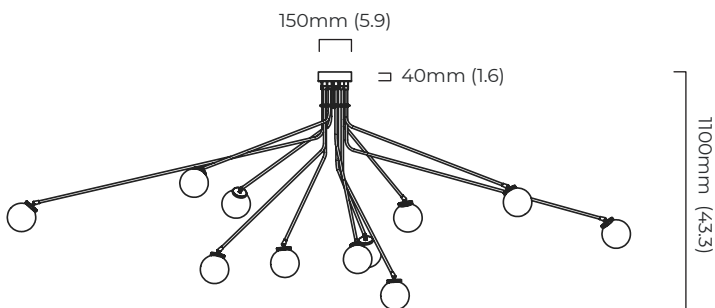

2700 x 2700 x 1100 mm (w x d x h)

WEIGHT

18kg (39.7lbs)

please ensure ceiling structure is strong enough to support the weight of the light

OVERALL DROP

minimum 1100 mm

please specify the required overall drop from the ceiling to the bottom of the fitting (not adjustable on site)

CERTIFICATION

mounting plate dimensions

*Diagrams are not to scale.

ARRAY PENDANT LARGE - EXTENSION KIT

FINISH

bronze with bronze details
bronze with satin brass details

DIMENSIONS (length of the extension)