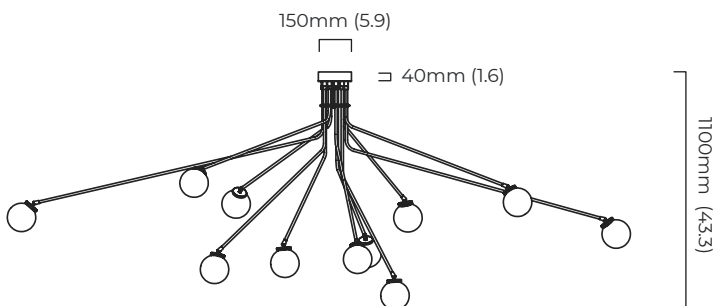

ARRAY PENDANT LARGE

FINISH

bronze with bronze details and shiny opal glass
bronze with satin brass details and shiny opal glass

DIMENSIONS (body of fixture)

2700 x 2700 x 1100 mm (w x d x h)

WEIGHT

18kg (39.7lbs)

please ensure ceiling structure is strong enough to support the weight of the light

OVERALL DROP

minimum 1100 mm

please specify the required overall drop from the ceiling to the bottom of the fitting (not adjustable on site)

ILLUMINATION

220-240v - 11 x G9 - 25w (or 2.5w 2700k)

110-130v - 11 x G9 - 25w (or 2.5w 2700k)

DIMMING

dimmable bulb required

trailing edge dimmable / phase cut (rotary dimmer) - standard

DALI option available (220-240v only)

CEILING ROSE / PLATE

round ceiling rose - $\varnothing$ 150 x 40 mm (dia x h)

CERTIFICATION

mounting plate dimensions

*Diagrams are not to scale.