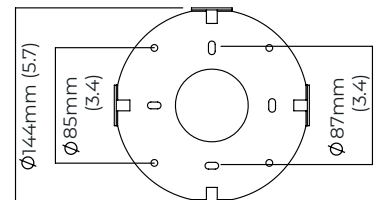

bronze with bronze details and shiny opal glass
bronze with satin brass details and shiny opal glass

DIMENSIONS (body of fixture)

1725 x 1725 x 800 mm (w x d x h)

WEIGHT

15kg (33.1lbs)

please ensure ceiling structure is strong enough to support the weight of the light

FINISH

bronze with bronze details and shiny opal glass
bronze with satin brass details and shiny opal glass

DIMENSIONS (body of fixture)

2700 x 2700 x 1100 mm (w x d x h)

WEIGHT

18kg (39.7lbs)

please ensure ceiling structure is strong enough to support the weight of the light

DIMMING

dimmable bulb required

trailing edge dimmable / phase cut (rotary dimmer) - standard

DALI option available (220-240v only)

CEILING ROSE / PLATE

round ceiling rose - \varnothing 150 x 40 mm (dia x h)

CERTIFICATION

mounting plate dimensions

*Diagrams are not to scale.

ARRAY PENDANT LARGE - DALI-A

FINISH

bronze with bronze details and shiny opal glass
bronze with satin brass details and shiny opal glass

DIMENSIONS (body of fixture)