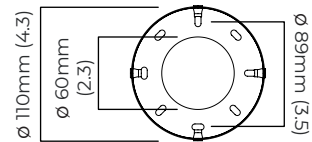

ITEM NO. LI234

ARRAY PENDANT MEDIUM

FINISH

bronze with bronze details and shiny opal glass
bronze with satin brass details and shiny opal glass

DIMENSIONS (body of fixture)

1725 x 1725 x 800 mm (w x d x h)

CEILING ROSE / PLATE

round ceiling rose - \varnothing 116 x 25 mm (dia x h)

CERTIFICATION

mounting plate dimensions

1725mm (67.9)

*Diagrams are not to scale.

ARRAY PENDANT MEDIUM - DALI-A

FINISH

bronze with bronze details and shiny opal glass
bronze with satin brass details and shiny opal glass

DIMENSIONS (body of fixture)

1725 x 1725 x 800 mm (w x d x h)

WEIGHT

15kg (33.1lbs)

please ensure ceiling structure is strong enough to support the weight of the light

FINISH

bronze with bronze details and shiny opal glass
bronze with satin brass details and shiny opal glass

DIMENSIONS (body of fixture)

2700 x 2700 x 1100 mm (w x d x h)

WEIGHT

18kg (39.7lbs)

please ensure ceiling structure is strong enough to support the weight of the light