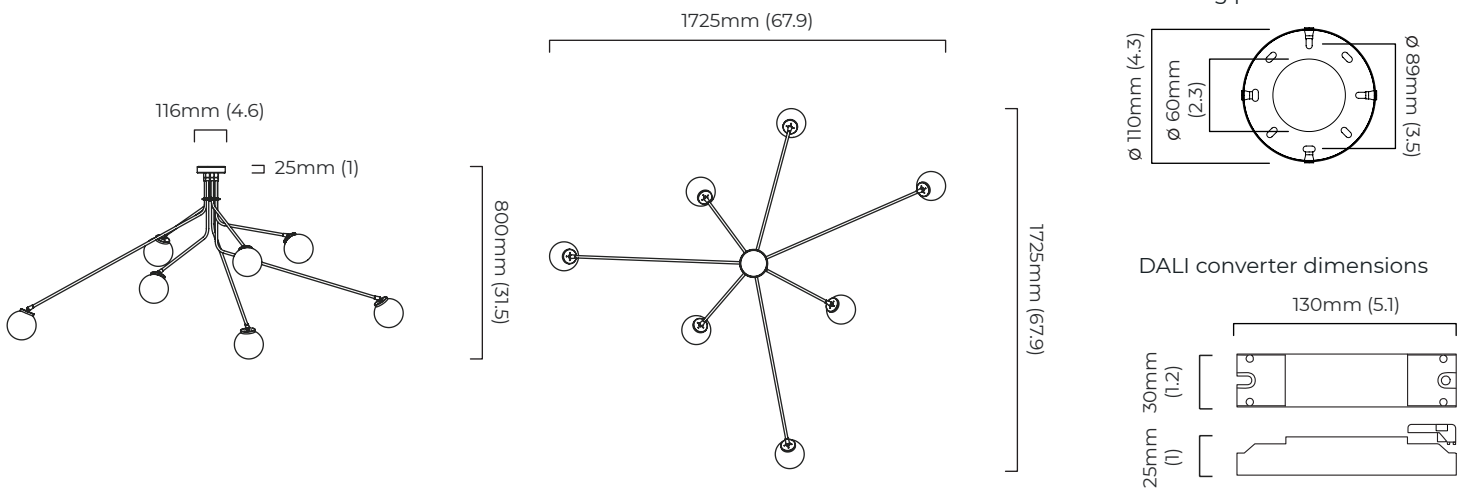

bronze with bronze details and shiny opal glass
bronze with satin brass details and shiny opal glass

DIMENSIONS (body of fixture)

1725 x 1725 x 800 mm (w x d x h)

WEIGHT

15kg (33.1lbs)

please ensure ceiling structure is strong enough to support the weight of the light

DIMMING

dimmable bulb required

DALI compatible

CEILING ROSE / PLATE

round ceiling rose - \varnothing 116 x 25 mm (dia x h)

CERTIFICATION

*Diagrams are not to scale.

ARRAY PENDANT MEDIUM - EXTENSION KIT

FINISH

bronze with bronze details
bronze with satin brass details

DIMENSIONS (length of the extension)

1000 mm

OVERALL DROP

standard size 1000 mm
minimum recommended 300 mm
please specify the required overall drop from the ceiling to
the bottom of the fitting (not adjustable on site)

FINISH

bronze with bronze details and shiny opal glass
bronze with satin brass details and shiny opal glass

DIMENSIONS (body of fixture)

2700 x 2700 x 1100 mm (w x d x h)

WEIGHT

18kg (39.7lbs)

please ensure ceiling structure is strong enough to support the weight of the light