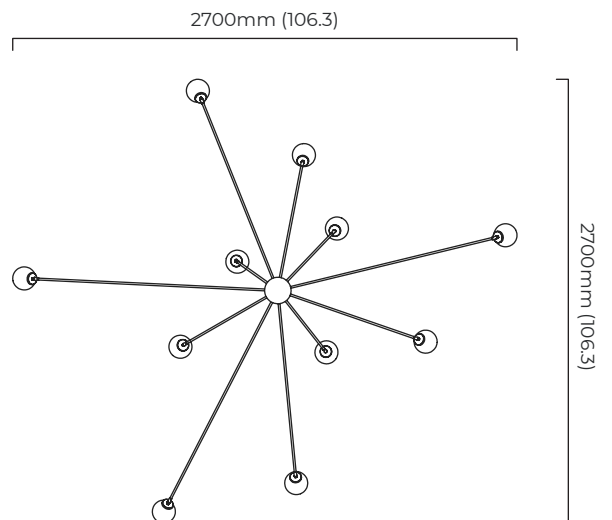

ARRAY PENDANT LARGE - DALI-A

FINISH

bronze with bronze details and shiny opal glass
bronze with satin brass details and shiny opal glass

DIMENSIONS (body of fixture)

2700 x 2700 x 1100 mm (w x d x h)

WEIGHT

18kg (39.7lbs)

please ensure ceiling structure is strong enough to support the weight of the light

OVERALL DROP

minimum 1100 mm

please specify the required overall drop from the ceiling to the bottom of the fitting (not adjustable on site)

ILLUMINATION

220-240v - 11 x G9 - 25w (or 2.5w 2700k)

DALI converter to be installed in the ceiling rose

DIMMING

dimnable bulb required

DALI compatible

CEILING ROSE / PLATE

round ceiling rose - $\varnothing$ 150 x 40 mm (dia x h)

CERTIFICATION

mounting plate dimensions

*Diagrams are not to scale.