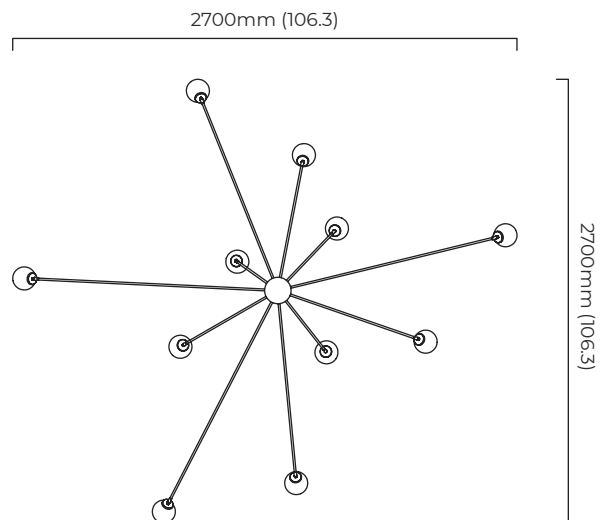

ARRAY PENDANT LARGE

FINISH

bronze with bronze details and shiny opal glass
bronze with satin brass details and shiny opal glass

DIMENSIONS (body of fixture)

2700 x 2700 x 1100 mm (w x d x h)

WEIGHT

18kg (39.7lbs)

please ensure ceiling structure is strong enough to support the weight of the light

OVERALL DROP

minimum 1100 mm

please specify the required overall drop from the ceiling to the bottom of the fitting (not adjustable on site)

ILLUMINATION

220-240v - 11 x G9 - 25w (or 2.5w 2700k)

110-130v - 11 x G9 - 25w (or 2.5w 2700k)

DIMMING

dimmable bulb required

trailing edge dimmable / phase cut (rotary dimmer) - standard

DALI option available (220-240v only)

CEILING ROSE / PLATE

round ceiling rose - $\varnothing$ 150 x 40 mm (dia x h)

CERTIFICATION

mounting plate dimensions

*Diagrams are not to scale.