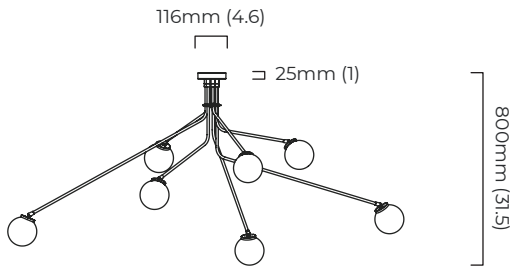

ITEM NO. LI234

ARRAY PENDANT MEDIUM

FINISH

bronze with bronze details and shiny opal glass
bronze with satin brass details and shiny opal glass

DIMENSIONS (body of fixture)

1725 x 1725 x 800 mm (w x d x h)

CEILING ROSE / PLATE

round ceiling rose - \varnothing 116 x 25 mm (dia x h)

CERTIFICATION

mounting plate dimensions

1725mm (67.9)

*Diagrams are not to scale.

ARRAY PENDANT MEDIUM - DALI-A

FINISH

bronze with bronze details and shiny opal glass
bronze with satin brass details and shiny opal glass

DIMENSIONS (body of fixture)

1725 x 1725 x 800 mm (w x d x h)

WEIGHT

15kg (33.1lbs)

please ensure ceiling structure is strong enough to support the weight of the light

FINISH

bronze with bronze details
bronze with satin brass details

DIMENSIONS (length of the extension)

1000 mm

OVERALL DROP

standard size 1000 mm
minimum recommended 300 mm
please specify the required overall drop from the ceiling to
the bottom of the fitting (not adjustable on site)