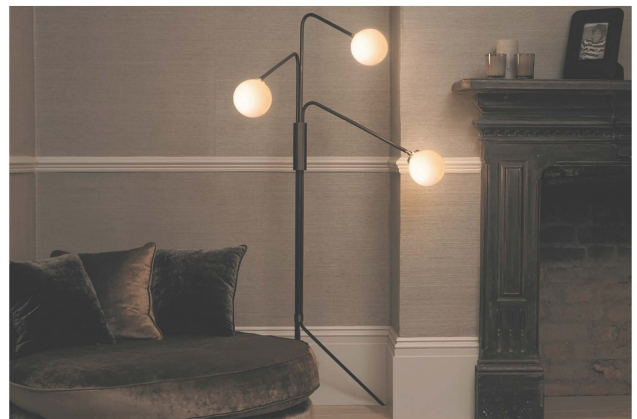

ROOM

WWW.ROOMONLINE.COM

ARRAY OPAL FLOOR LAMP

DIMENSIONS: 28.5"W x 23.6"D x 60.6"H

MATERIALS / FINISHES: BRONZE WITH SATIN BRASS DETAILS OR FULL BRONZE WITH OPAL SHADE.

LAMPING: 3 x G9, 25W MAX HALOGEN OR 2.3W LED 2700K. 92" CORDSET WITH BLACK FLEX AND INLINE SWITCH

ITEM NO. L1129