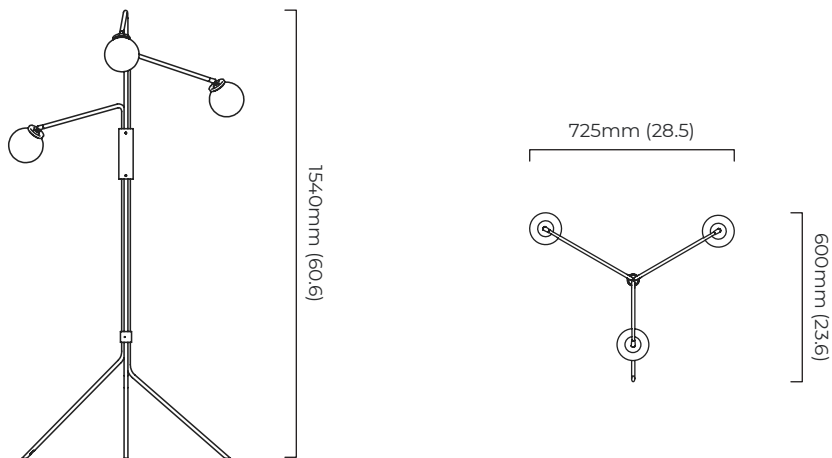

ARRAY FLOOR

FINISH

bronze with bronze details and shiny opal glass
bronze with satin brass details and shiny opal glass

DIMENSIONS (body of fixture)

725 x 600 x 1540 mm (w x d x h)

WEIGHT

10kg (22lbs)

FLEX

2500mm cord set with black flex and inline dimmer

ILLUMINATION

220-240v - 3 x G9 - 25w max (or 2.3w LED 2700k)
110-130v - 3 x G9 - 25w max (or 2.3w LED 2700k)

DIMMING

dimnable bulb required

CERTIFICATION

*Diagrams are not to scale.