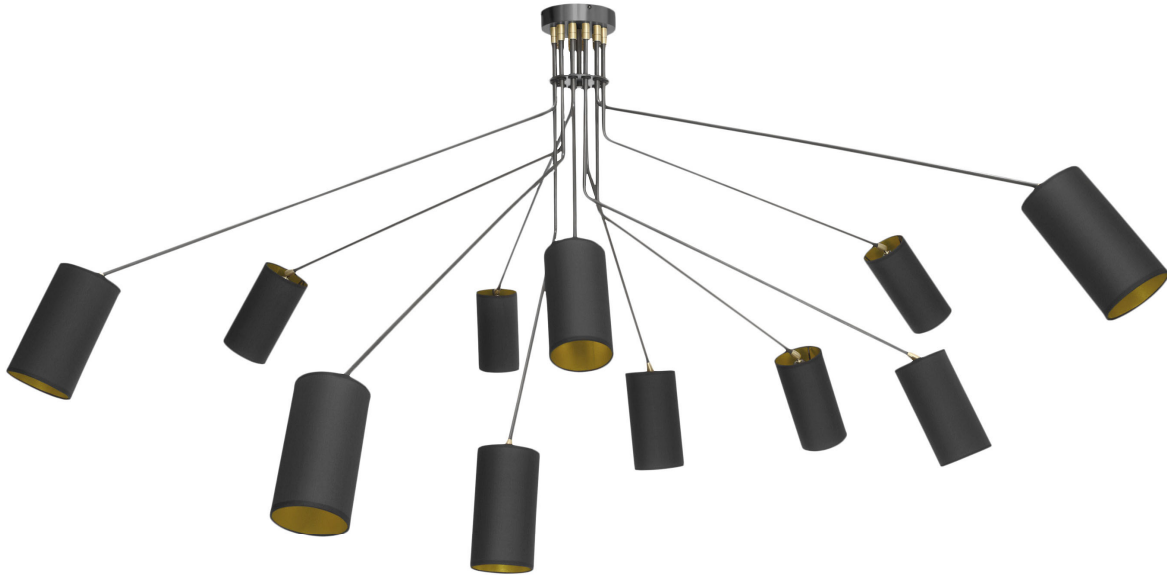

ROOM

WWW.ROOMONLINE.COM

ARRAY COTTON LARGE PENDANT

DIMENSIONS: 106.3"W x 106.3"D x 43.3"H

MATERIALS / FINISHES: BRONZE WITH SATIN BRASS DETAILS, BLACK COTTON SHADES WITH GOLD LINING

LAMPING: 11 x E26, 25W MAX. OR 2.5W LED 2700K

ITEM NO. LI129