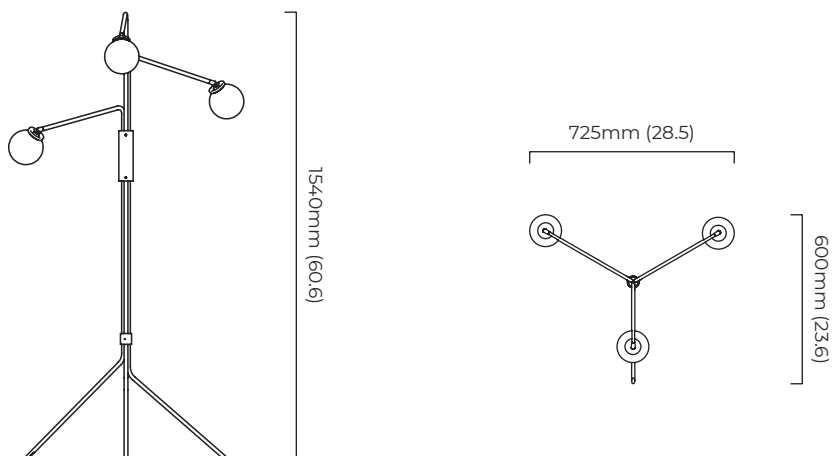

ROOM

WWW.ROOMONLINE.COM

ARRAY COTTON FLOOR LAMP

35.4"W x 27.5"D x 60.6"H

MATERIALS / FINISHES: BRONZE WITH SATIN BRASS DETAILS, BLACK COTTON SHADES WITH GOLD LINING

LAMPING: 3 x E26, 25W MAX OR 2.5W LED 2700K

ITEM NO. LI129

ARRAY FLOOR

FINISH

bronze with bronze details and shiny opal glass
bronze with satin brass details and shiny opal glass

DIMENSIONS (body of fixture)

725 x 600 x 1540 mm (w x d x h)

WEIGHT

10kg (22lbs)

FLEX

2500mm cord set with black flex and inline dimmer

ILLUMINATION

220-240v - 3 x G9 - 25w max (or 2.3w LED 2700k)

110-130v - 3 x G9 - 25w max (or 2.3w LED 2700k)

DIMMING

dimnable bulb required

CERTIFICATION

*Diagrams are not to scale.

ARRAY FLOOR

SKU NUMBER	FINISH DESCRIPTION	VOLTAGE
ARRFLOBZBZOG-240D	bronze with bronze details and shiny opal glass - 240v 5 amp plug	220 - 240V
ARRFLOBZBZOG-240I	bronze with bronze details and shiny opal glass - 240v AU plug	220 - 240V
ARRFLOBZBZOG-240F	bronze with bronze details and shiny opal glass - 240v EU plug	220 - 240V
ARRFLOBZBZOG-240J	bronze with bronze details and shiny opal glass - 240v swiss plug	220 - 240V
ARRFLOBZBZOG-240G	bronze with bronze details and shiny opal glass - 240v UK plug	220 - 240V
ARRFLOBZSBOG-240D	bronze with satin brass details and shiny opal glass - 240v 5 amp plug	220 - 240V
ARRFLOBZSBOG-240I	bronze with satin brass details and shiny opal glass - 240v AU plug	220 - 240V
ARRFLOBZSBOG-240F	bronze with satin brass details and shiny opal glass - 240v EU plug	220 - 240V
ARRFLOBZSBOG-240J	bronze with satin brass details and shiny opal glass - 240v swiss plug	220 - 240V
ARRFLOBZSBOG-240G	bronze with satin brass details and shiny opal glass - 240v UK plug	220 - 240V
ARRFLOBZBZOG-110A	bronze with bronze details and shiny opal glass - 110v US plug	110 - 130V
ARRFLOBZSBOG-110A	bronze with satin brass details and shiny opal glass - 110v US plug	110 - 130V