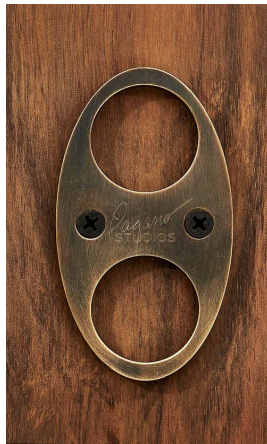

ROOM

WWW.ROOMONLINE.COM

SATIN BRASS

DARK BRONZE

ONYX

SHOWN ABOVE WITH SATIN BRASS WITH MOTHER OF PEARL GLASS GLOBES

ARC PENDANT

APPROX. 80-83"L x 30-34"H; 20" MIN STEM HEIGHT

FIXTURE FINISH: AVAILABLE IN SATIN BRASS, DARK BRONZE OR ONYX.

GLASS FINISH: AVAILABLE WITH OPAL WHITE GLASS. MOTHER OF PEARL AVAILABLE FOR AN UPCHARGE.

100W EQUIVALENT E12 LED BULB.

ITEM NO. LL467