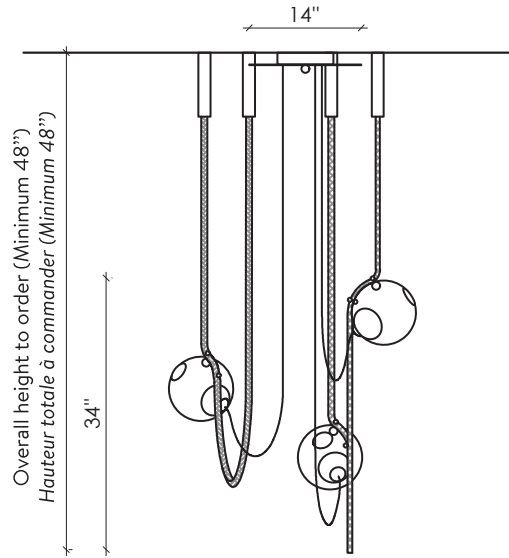

ABYSSE-03-S

FRONT VIEW