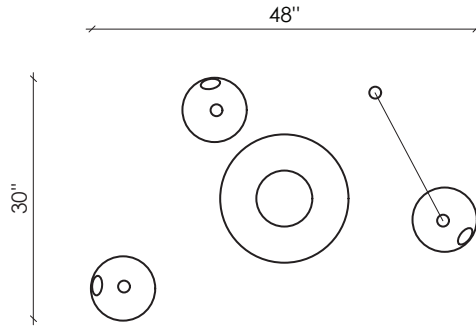

ABYSSE-03-L

TOP VIEW