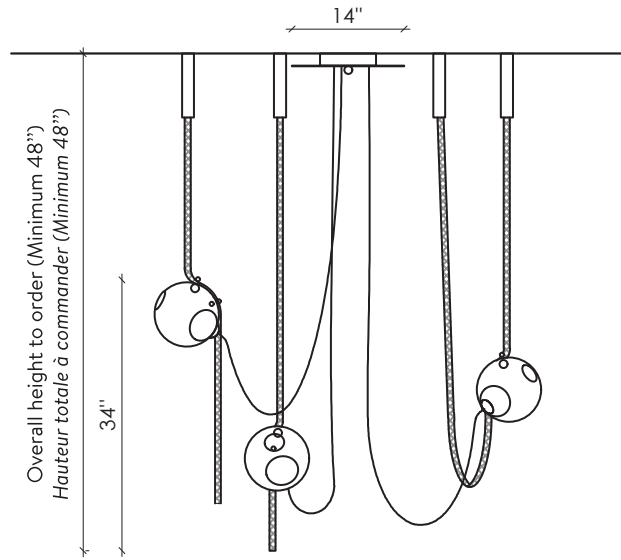

ABYSSE-03-L

FRONT VIEW