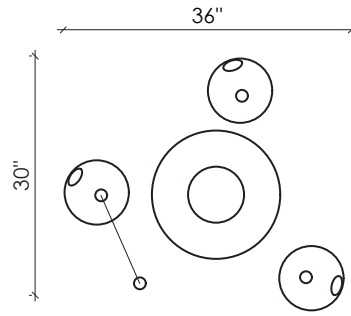

ABYSSE-03-S

TOP VIEW