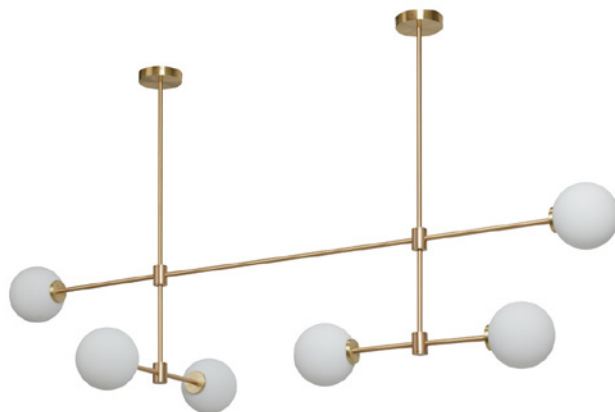

ROOM

WWW.ROOMONLINE.COM

TREVI MULTI PENDANT 6

ANTIQUE BRONZE, BRONZE, OR SATIN BRASS WITH MATTE OPAL GLASS SHADES

25.2" W 66.5" D 15.7" H+ 4" MIN. DROP

TAKES 120V -- 6X E12 BASE BULBS, 25W MAX. 240V -- 6X E14 BASE BULBS, 25W MAX.

ITEM NO. LI344

TREVI PENDANT MULTI 6

FINISH

antique bronze with matt opal glass
 bronze with matt opal glass
 satin brass with matt opal glass

DIMENSIONS (body of fixture)

640 x 1690 x 400 mm (w x d x h)

WEIGHT

CEILING ROSE / PLATE

round ceiling rose - \varnothing 116 x 25 mm (dia x h)

CERTIFICATION

mounting plate dimensions

*Diagrams are not to scale.

TREVI PENDANT MULTI 6 - DALI-A

FINISH

antique bronze with matt opal glass
 bronze with matt opal glass
 satin brass with matt opal glass

DIMENSIONS (body of fixture)

640 x 1690 x 400 mm (w x d x h)

WEIGHT

7kg (15.4lbs)

please ensure ceiling structure is strong enough to support the weight of the light

OVERALL DROP

minimum 505 mm

supplied with 2 X 1000mm drop rod (12.7mm dia) as standard (adjustable on site)