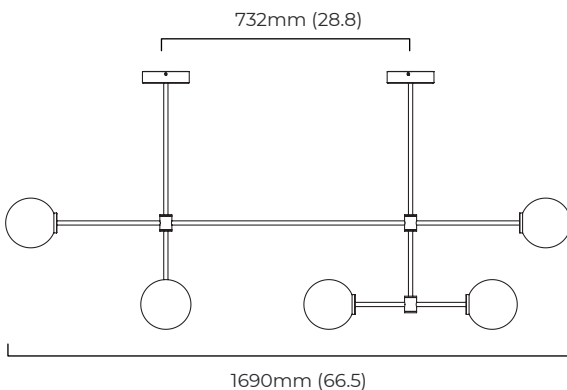

*Diagrams are not to scale.