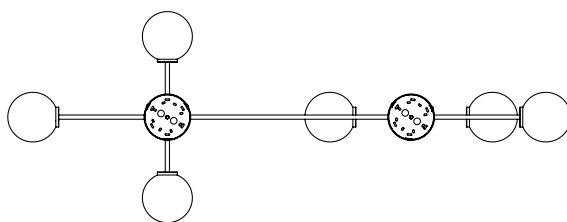

TREVI PENDANT MULTI 6 - DALI-B

FINISH

antique bronze with matt opal glass
bronze with matt opal glass
satin brass with matt opal glass

DIMENSIONS (body of fixture)

640 x 1690 x 400 mm (w x d x h)

WEIGHT

7kg (15.4lbs)

please ensure ceiling structure is strong enough to support the weight of the light

OVERALL DROP

minimum 515 mm

supplied with 2 X 1000mm drop rod (12.7mm dia) as standard (adjustable on site)

ILLUMINATION

220-240v - 6 x E14 - 25w max (or 4.5w LED 2700k)

DALI converter to be installed in the ceiling rose

DIMMING

dimmable bulb required

DALI compatible

CEILING ROSE / PLATE

round ceiling rose - $\varnothing$ 140 x 35 mm (dia x h)

CERTIFICATION