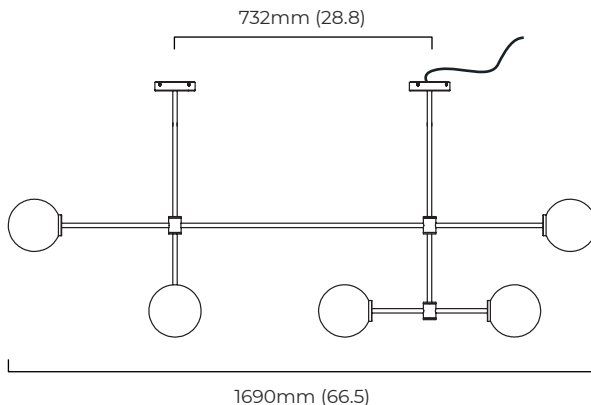

7kg (15.4lbs)

please ensure ceiling structure is strong enough to support the weight of the light

OVERALL DROP

minimum 505 mm

supplied with 2 X 1000mm drop rod (12.7mm dia) as standard (adjustable on site)

CEILING ROSE / PLATE

round ceiling rose - \varnothing 116 x 25 mm (dia x h)

CERTIFICATION

mounting plate dimensions

*Diagrams are not to scale.

TREVI PENDANT MULTI 6 - DALI-A

FINISH

antique bronze with matt opal glass
 bronze with matt opal glass
 satin brass with matt opal glass

DIMENSIONS (body of fixture)

640 x 1690 x 400 mm (w x d x h)

WEIGHT

7kg (15.4lbs)

please ensure ceiling structure is strong enough to support the weight of the light

OVERALL DROP

minimum 505 mm

supplied with 2 X 1000mm drop rod (12.7mm dia) as standard (adjustable on site)

DIMENSIONS (body of fixture)

640 x 1690 x 400 mm (w x d x h)

WEIGHT

7kg (15.4lbs)

please ensure ceiling structure is strong enough to support the weight of the light

OVERALL DROP

minimum 515 mm

supplied with 2 X 1000mm drop rod (12.7mm dia) as standard (adjustable on site)