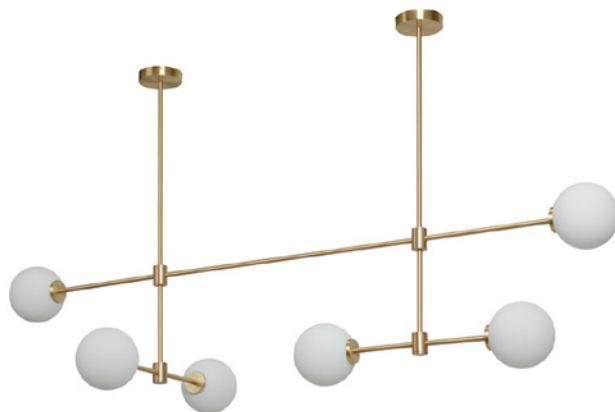

TREVI PENDANT MULTI 6 - DALI-B

FINISH

antique bronze with matt opal glass
bronze with matt opal glass
satin brass with matt opal glass

DIMENSIONS (body of fixture)

640 x 1690 x 400 mm (w x d x h)

WEIGHT

7kg (15.4lbs)

please ensure ceiling structure is strong enough to support the weight of the light

OVERALL DROP

minimum 515 mm

supplied with 2 X 1000mm drop rod (12.7mm dia) as standard (adjustable on site)

ILLUMINATION

220-240v - 6 x E14 - 25w max (or 4.5w LED 2700k)

DALI converter to be installed in the ceiling rose

DIMMING

dimmable bulb required

DALI compatible

CEILING ROSE / PLATE

round ceiling rose - $\varnothing$ 140 x 35 mm (dia x h)

CERTIFICATION