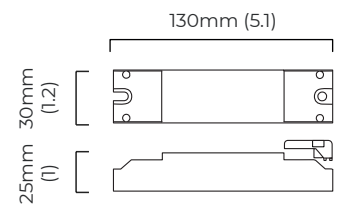

DALI converter dimensions