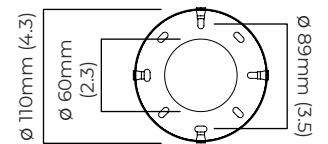

mounting plate dimensions