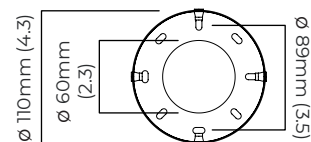

7kg (15.4lbs)

please ensure ceiling structure is strong enough to support the weight of the light

OVERALL DROP

minimum 505 mm

supplied with 2 X 1000mm drop rod (12.7mm dia) as standard (adjustable on site)

CEILING ROSE / PLATE

round ceiling rose - \varnothing 116 x 25 mm (dia x h)

CERTIFICATION

mounting plate dimensions

*Diagrams are not to scale.

TREVI PENDANT MULTI 6 - DALI-A

FINISH

antique bronze with matt opal glass
 bronze with matt opal glass
 satin brass with matt opal glass

DIMENSIONS (body of fixture)

640 x 1690 x 400 mm (w x d x h)

WEIGHT

7kg (15.4lbs)

please ensure ceiling structure is strong enough to support the weight of the light

OVERALL DROP

minimum 505 mm

supplied with 2 X 1000mm drop rod (12.7mm dia) as standard (adjustable on site)

DIMENSIONS (body of fixture)

640 x 1690 x 400 mm (w x d x h)

WEIGHT

7kg (15.4lbs)

please ensure ceiling structure is strong enough to support the weight of the light

OVERALL DROP

minimum 515 mm

supplied with 2 X 1000mm drop rod (12.7mm dia) as standard (adjustable on site)