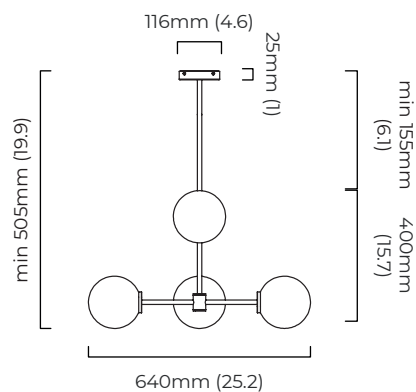

ITEM NO. LI344

TREVI PENDANT MULTI 6

FINISH

antique bronze with matt opal glass
 bronze with matt opal glass
 satin brass with matt opal glass

DIMENSIONS (body of fixture)

640 x 1690 x 400 mm (w x d x h)

WEIGHT

CEILING ROSE / PLATE

round ceiling rose - \varnothing 116 x 25 mm (dia x h)

CERTIFICATION

mounting plate dimensions

*Diagrams are not to scale.

TREVI PENDANT MULTI 6 - DALI-A

FINISH

antique bronze with matt opal glass
 bronze with matt opal glass
 satin brass with matt opal glass

DIMENSIONS (body of fixture)

640 x 1690 x 400 mm (w x d x h)

WEIGHT

7kg (15.4lbs)

please ensure ceiling structure is strong enough to support the weight of the light

OVERALL DROP

minimum 505 mm

supplied with 2 X 1000mm drop rod (12.7mm dia) as standard (adjustable on site)

DIMENSIONS (body of fixture)

640 x 1690 x 400 mm (w x d x h)

WEIGHT

7kg (15.4lbs)

please ensure ceiling structure is strong enough to support the weight of the light

OVERALL DROP

minimum 515 mm

supplied with 2 X 1000mm drop rod (12.7mm dia) as standard (adjustable on site)