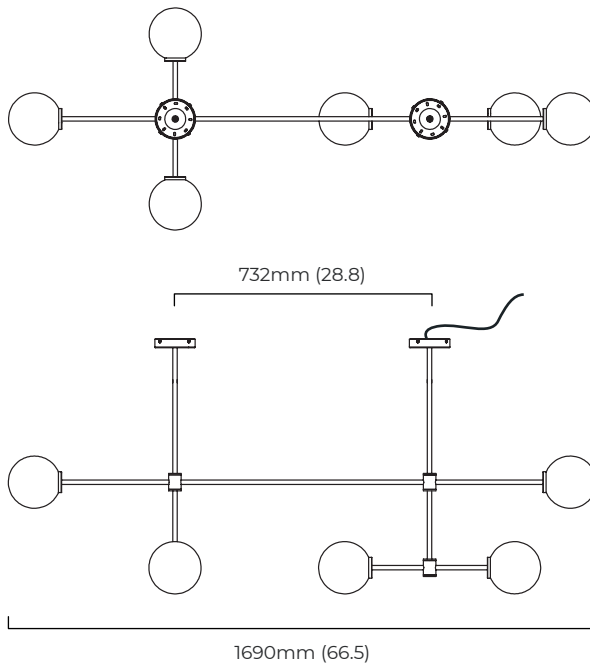

TREVI PENDANT MULTI 6 - DALI-A

FINISH

antique bronze with matt opal glass
bronze with matt opal glass
satin brass with matt opal glass

DIMENSIONS (body of fixture)

640 x 1690 x 400 mm (w x d x h)

WEIGHT

7kg (15.4lbs)

please ensure ceiling structure is strong enough to support the weight of the light

OVERALL DROP

minimum 505 mm

supplied with 2 X 1000mm drop rod (12.7mm dia) as standard (adjustable on site)

ILLUMINATION

220-240v - 6 x E14 - 25w max (or 4.5w LED 2700k)

DALI converter to be installed in the cavity

DIMMING

dimnable bulb required

DALI compatible

CEILING ROSE / PLATE

round ceiling rose - $\varnothing$ 116 x 25 mm (dia x h)

CERTIFICATION