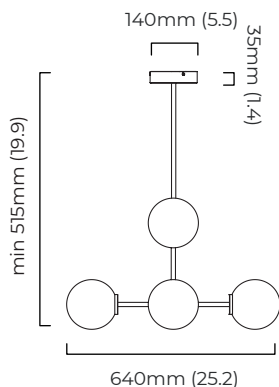

*Diagrams are not to scale.