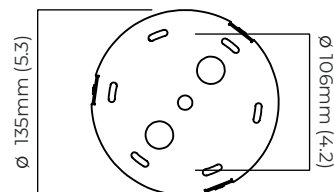

mounting plate dimensions

*Diagrams are not to scale.