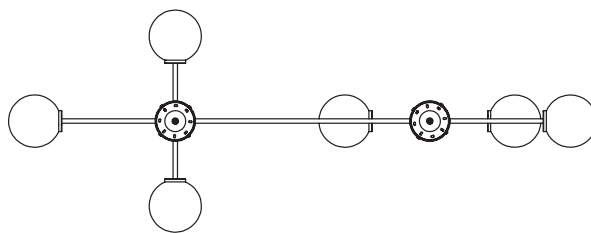

7kg (15.4lbs)

please ensure ceiling structure is strong enough to support the weight of the light

OVERALL DROP

minimum 505 mm

supplied with 2 X 1000mm drop rod (12.7mm dia) as standard (adjustable on site)

CEILING ROSE / PLATE

round ceiling rose - \varnothing 116 x 25 mm (dia x h)

CERTIFICATION

mounting plate dimensions

*Diagrams are not to scale.

TREVI PENDANT MULTI 6 - DALI-A

FINISH

antique bronze with matt opal glass
 bronze with matt opal glass
 satin brass with matt opal glass

DIMENSIONS (body of fixture)

640 x 1690 x 400 mm (w x d x h)

WEIGHT

7kg (15.4lbs)

please ensure ceiling structure is strong enough to support the weight of the light

OVERALL DROP

minimum 505 mm

supplied with 2 X 1000mm drop rod (12.7mm dia) as standard (adjustable on site)