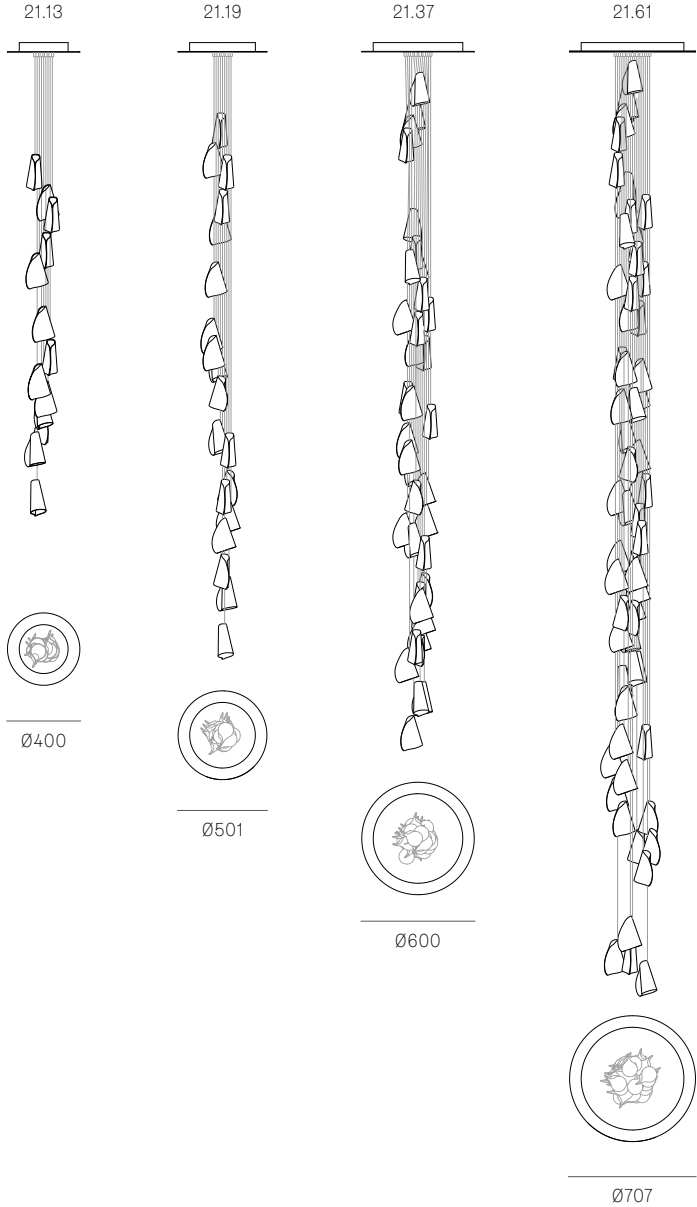

Image shown above 21.3 with round canopy

Series	21
Mounting	Ceiling mounted
Glass Colour	White
Lamp	1W LED, 2700K, 100lm (2500K and 3000K options available) 20W Xenon, 2600K, 196lm
Coaxial Length	3000mm standard / up to 30500mm maximum Adjustable length: 21.3 - 21.7 Non-adjustable length: 21.13 - 21.61
Canopy Finish	21.3 - 21.7: white, black or brushed nickel canopy 21.13 - 21.61: white canopy
Material	Cast glass, blown borosilicate glass, braided metal coaxial cable, electrical components, steel canopy
Power Supply	Integral Bocci recommends remote mounting power supplies for ease of long-term maintenance.
Environment	Indoor, dry location. IP30
Note	Every single Bocci product is handmade. Each one is variously blown, poured, carved, polished, packed and dispatched directly by us. As such, no two products are identical; they are individual, irregular expressions of our research.
Patent #	Worldwide patents issued and pending.

Certifications

Weight (kg)

Round

21.3	1.8
21.7	4.1
21.13	8.4
21.19	16.6
21.37	26.8
21.61	38.4

ADJUSTABLE LENGTH

NON-ADJUSTABLE LENGTH

up to 3000
standard

up to 30500
custom

All dimensions are in millimeters (mm)
unless otherwise specified.