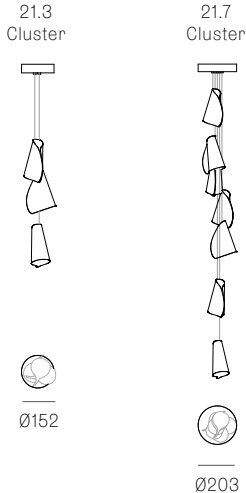

Image shown above 21.3 with round canopy

Series	21
Mounting	Ceiling mounted
Glass Colour	White
Lamp	1W LED, 2700K, 100lm (2500K and 3000K options available) 20W Xenon, 2600K, 196lm
Coaxial Length	3000mm standard / up to 30500mm maximum Adjustable length: 21.3 - 21.7 Non-adjustable length: 21.13 - 21.61
Canopy Finish	21.3 - 21.7: white, black or brushed nickel canopy 21.13 - 21.61: white canopy
Material	Cast glass, blown borosilicate glass, braided metal coaxial cable, electrical components, steel canopy
Power Supply	Integral Bocci recommends remote mounting power supplies for ease of long-term maintenance.
Environment	Indoor, dry location. IP30
Note	Every single Bocci product is handmade. Each one is variously blown, poured, carved, polished, packed and dispatched directly by us. As such, no two products are identical; they are individual, irregular expressions of our research.
Patent #	Worldwide patents issued and pending.

Certifications

Weight (kg)

Round

21.3	1.8
21.7	4.1
21.13	8.4
21.19	16.6
21.37	26.8
21.61	38.4

ADJUSTABLE LENGTH

NON-ADJUSTABLE LENGTH

up to 3000
standard

up to 30500
custom

All dimensions are in millimeters (mm)
unless otherwise specified.