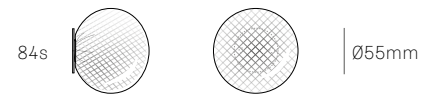

Image shown 84s (left), 84sp (center), 84s Brass (right)

Series	84
Mounting	Wall mounted
Glass Colour	White/copper
Lamp	1W LED, 2700K, 100lm (2500K and 3000K options available) 10W Xenon, 2600K, 81lm (84s & 84sp ONLY)
Canopy Finishes	84s & 84sp: White canopy. Brass option available for 84sp. 84s Brass: Brass
Materials	Blown glass, electrical components, steel canopy. Brass canopy for 84s Brass.
Power Supply	84s & 84s Brass: Remote mounted 84sp: Integral (for installation onto a junction box) Bocci recommends remote mounting power supplies for ease of long-term maintenance.
Environment	84s/sp: Indoor/outdoor, wet location. IP55 84s Brass: Indoor, dry location. IP30
Note	Every single Bocci product is handmade. Each one is variously blown, poured, carved, polished, packed and dispatched directly by us. As such, no two products are identical; they are individual, irregular expressions of our research.
Patent #	US Patent pending EU 003611144-0001 to 0004
Certifications	

Weight (kg)

84s	2
84sp	2
84s Brass	2.5

± 110 - 120mm

± 124 - 134mm ± Ø110 - 120mm