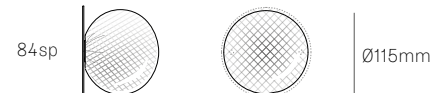

Image shown 84s (left), 84sp (center), 84s Brass (right)

Series	84
Mounting	Wall mounted
Glass Colour	White/copper
Lamp	1W LED, 2700K, 100lm (2500K and 3000K options available) 10W Xenon, 2600K, 81lm (84s & 84sp ONLY)
Canopy Finishes	84s & 84sp: White canopy. Brass option available for 84sp. 84s Brass: Brass
Materials	Blown glass, electrical components, steel canopy. Brass canopy for 84s Brass.
Power Supply	84s & 84s Brass: Remote mounted 84sp: Integral (for installation onto a junction box) Bocci recommends remote mounting power supplies for ease of long-term maintenance.
Environment	84s/sp: Indoor/outdoor, wet location. IP55 84s Brass: Indoor, dry location. IP30
Note	Every single Bocci product is handmade. Each one is variously blown, poured, carved, polished, packed and dispatched directly by us. As such, no two products are identical; they are individual, irregular expressions of our research.
Patent #	US Patent pending EU 003611144-0001 to 0004
Certifications	

Weight (kg)

84s	2
84sp	2
84s Brass	2.5

± 110 - 120mm

± 124 - 134mm ± Ø110 - 120mm