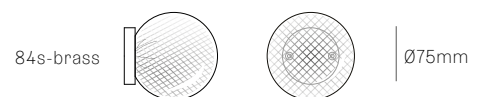

Image shown 84s (left), 84sp (center), 84s Brass (right)

Series	84
Mounting	Wall mounted
Glass Colour	White/copper
Lamp	1W LED, 2700K, 100lm (2500K and 3000K options available) 10W Xenon, 2600K, 81lm (84s & 84sp ONLY)
Canopy Finishes	84s & 84sp: White canopy. Brass option available for 84sp. 84s Brass: Brass
Materials	Blown glass, electrical components, steel canopy. Brass canopy for 84s Brass.
Power Supply	84s & 84s Brass: Remote mounted 84sp: Integral (for installation onto a junction box) Bocci recommends remote mounting power supplies for ease of long-term maintenance.
Environment	84s/sp: Indoor/outdoor, wet location. IP55 84s Brass: Indoor, dry location. IP30
Note	Every single Bocci product is handmade. Each one is variously blown, poured, carved, polished, packed and dispatched directly by us. As such, no two products are identical; they are individual, irregular expressions of our research.
Patent #	US Patent pending EU 003611144-0001 to 0004
Certifications	

Weight (kg)

84s	2
84sp	2
84s Brass	2.5

± 110 - 120mm

± 124 - 134mm ± Ø110 - 120mm