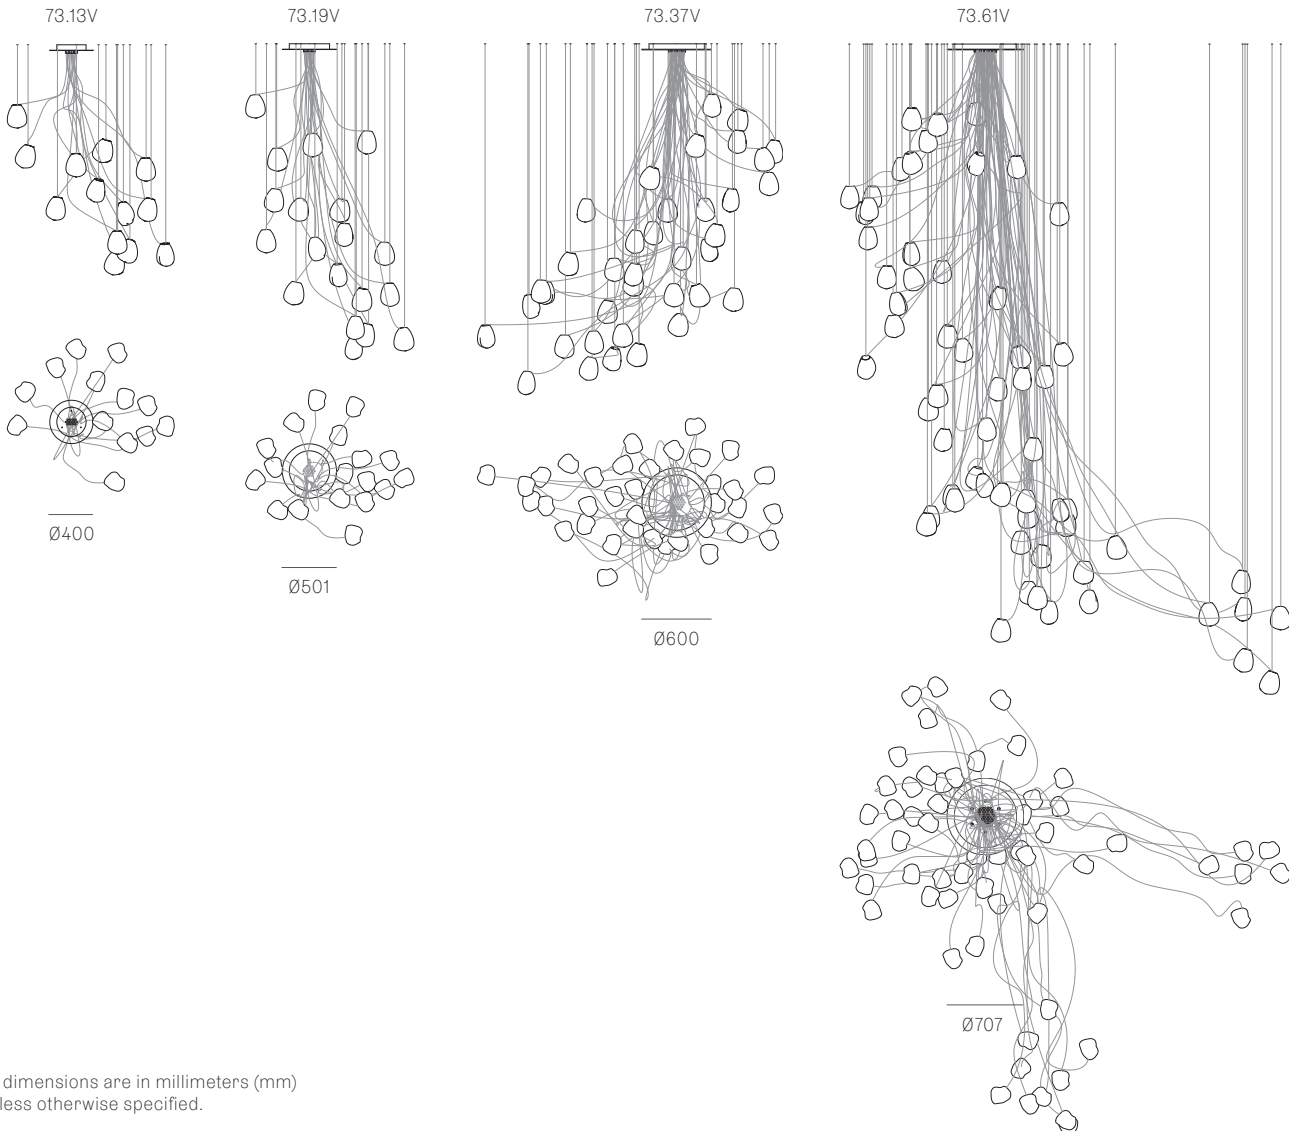

NON-ADJUSTABLE LENGTH

up to 3000
standard
up to 30500
custom

All dimensions are in millimeters (mm)
unless otherwise specified.