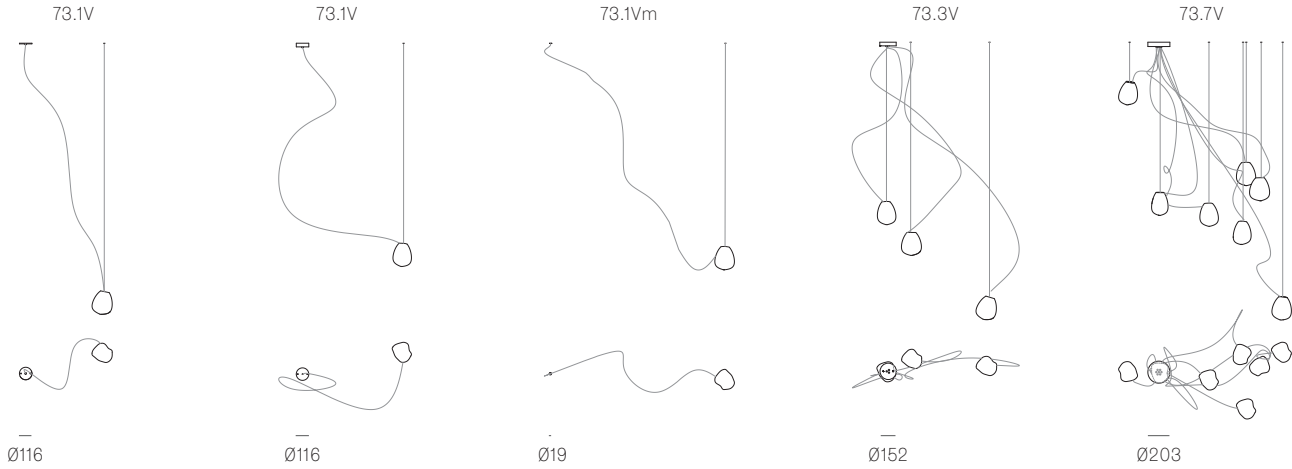

### Weight (kg)

Round

<b>73.1V</b>	1.7
<b>73.3V</b>	5
<b>73.7V</b>	12
<b>73.13</b>	28.5
<b>73.19V</b>	37
<b>73.37V</b>	68
<b>73.61V</b>	111

### Best practices for wiring multiple single pendant fixtures with remote mounted power supplies:

- Multiple single pendant fixtures should be wired in parallel, DO NOT wire in series.
- Bocci recommends a home run line for each fixture location to avoid significant voltage drop.
- Calculations for distance to the power supply, or required wire gauge in order to avoid voltage drop, are the responsibility of the installing party.

### ADJUSTABLE LENGTH

up to 3000  
standard  
up to 30500  
custom

### NON-ADJUSTABLE LENGTH

up to 3000  
standard  
up to 30500  
custom

All dimensions are in millimeters (mm)  
unless otherwise specified.