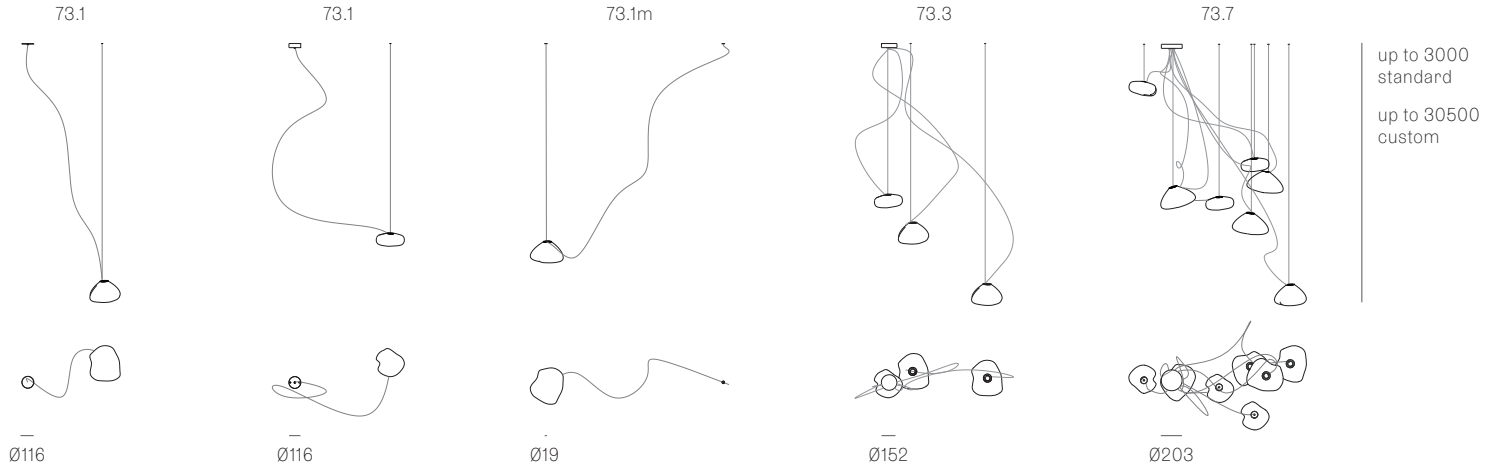

Image shown above 73.3 with round canopy

Series	73
Mounting	Ceiling mounted
Glass Colours	Clear, grey 1, grey 2, grey 3
Lamp	1W LED, 2700K, 100lm (2500K and 3000K options available) 10W Xenon, 2600K, 81lm
Sculptural Cable	3000mm standard / up to 30500mm maximum Adjustable length: 73.1 - 73.7 Non-adjustable length: 73.13 - 73.61
Cable Finishes	Black or nickel
Anchor Finishes	White, black, brass, brushed nickel
Canopy Finishes	73.1 - 73.7: white, black or brushed nickel canopy 73.1m: white, black, brushed nickel, or brushed brass canopy 73.13 - 73.61: white canopy
Materials	Blown glass, braided metal cable, electrical components, steel canopy
Power Supply	Integral Remote mounted for 73.1m Bocci recommends remote mounting power supplies for ease of long-term maintenance.
Environment	Indoor, dry location. IP30
Note	Pendant anchor kit included.

Patent #
US D762,323 S
EU 002633230-0001 - 0003

Certifications

Weight (kg)

Round

73.1	2.7
73.3	8
73.7	21
73.13	50.2
73.19	60.8
73.37	112
73.61	182

Best practices for wiring multiple single pendant fixtures with remote mounted power supplies:

- Multiple single pendant fixtures should be wired in parallel, DO NOT wire in series.
- Bocci recommends a home run line for each fixture location to avoid significant voltage drop.
- Calculations for distance to the power supply, or required wire gauge in order to avoid voltage drop, are the responsibility of the installing party.

ADJUSTABLE LENGTH

NON-ADJUSTABLE LENGTH

All dimensions are in millimeters (mm)
unless otherwise specified.