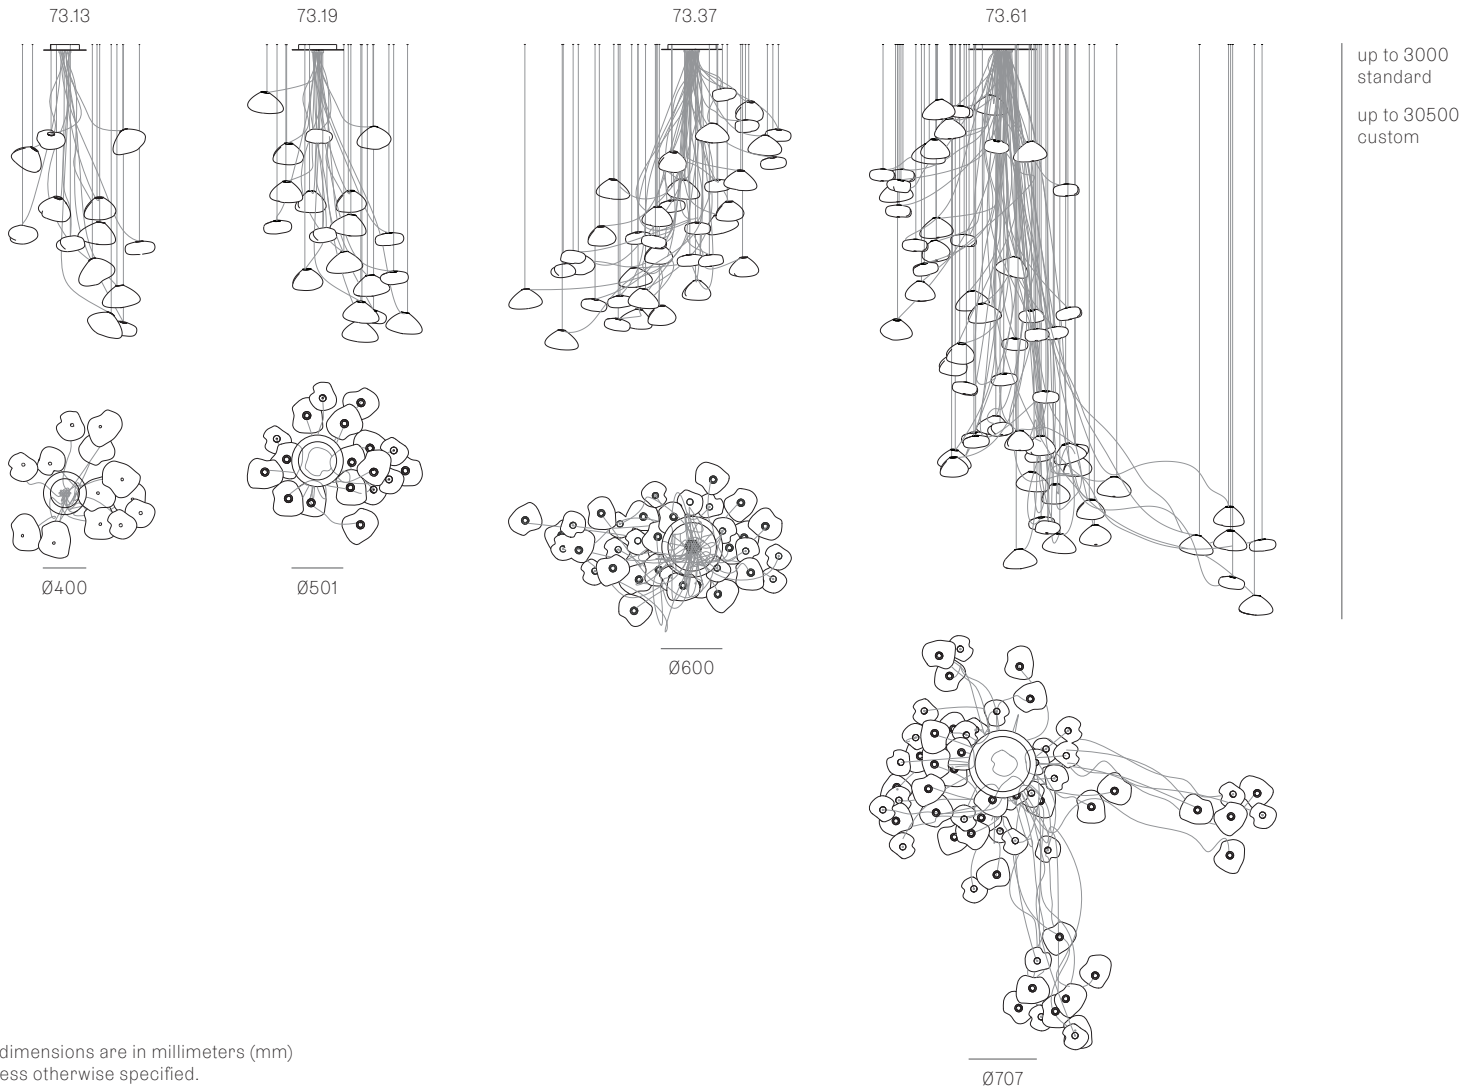

NON-ADJUSTABLE LENGTH

All dimensions are in millimeters (mm)
unless otherwise specified.