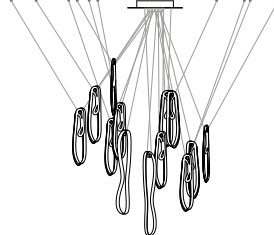

± 300 x
500mm

± 115 - 240mm

Image shown above 87.7 without pendant anchor kit

Series	87
Mounting	Ceiling mounted
Glass Colour	Clear
Lamp	1W LED, 2700K, 100lm (2500K and 3000K options available) 10W Xenon, 2600K, 81lm
Coaxial Length	3000mm standard / up to 30500mm maximum Adjustable length: 87.3 - 87.7 Non-adjustable Length: 87.13 - 87.61
Canopy Finishes	87.3 - 87.7: white, black or brushed nickel canopy 87.13 - 87.61: white canopy
Materials	Blown glass, copper mesh, braided metal coaxial cable, electrical components, steel canopy
Power Supply	Integral Bocci recommends remote mounting power supplies for ease of long-term maintenance.
Environment	Indoor, dry location. IP30
Note	Every single Bocci product is handmade. Each one is variously blown, poured, carved, polished, packed and dispatched directly by us. As such, no two products are identical; they are individual, irregular expressions of our research.
Patent #	US Patent pending EU 03611144 - 0005-0009
Certifications	

87.7
Cluster

Ø203

87.3
Cluster

Ø152

87.7
Cluster

Ø203

87.13
Cluster

Ø400