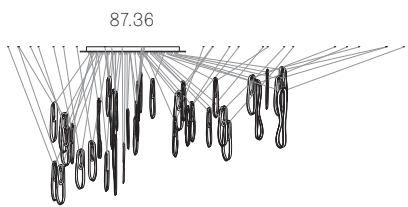

up to 3000
standard

up to 9900
custom