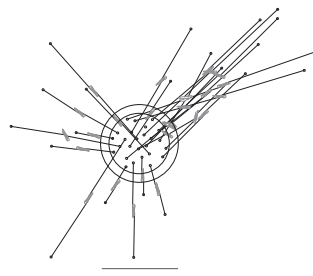

up to 3000
standard

up to 9900
custom