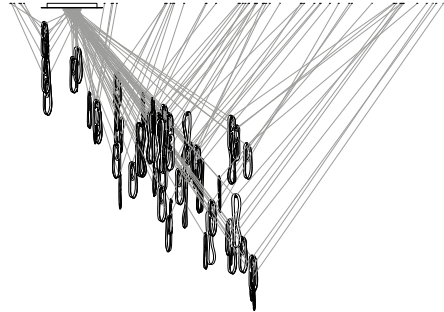

87.61
Cluster

Ø707

up to
3000
standard

up to
9900
custom

All dimensions are in millimeters
(mm) unless otherwise specified.