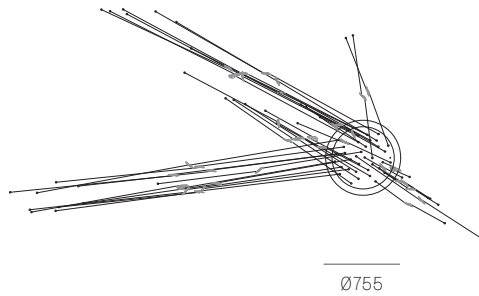

All dimensions are in millimeters (mm)
unless otherwise specified.