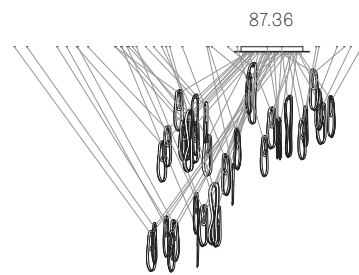

up to 3000
standard

up to 9900
custom