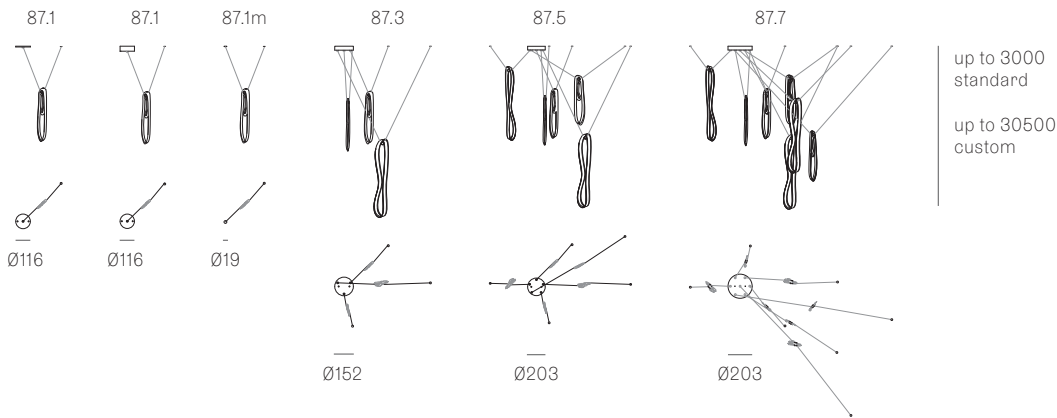

ADJUSTABLE LENGTH