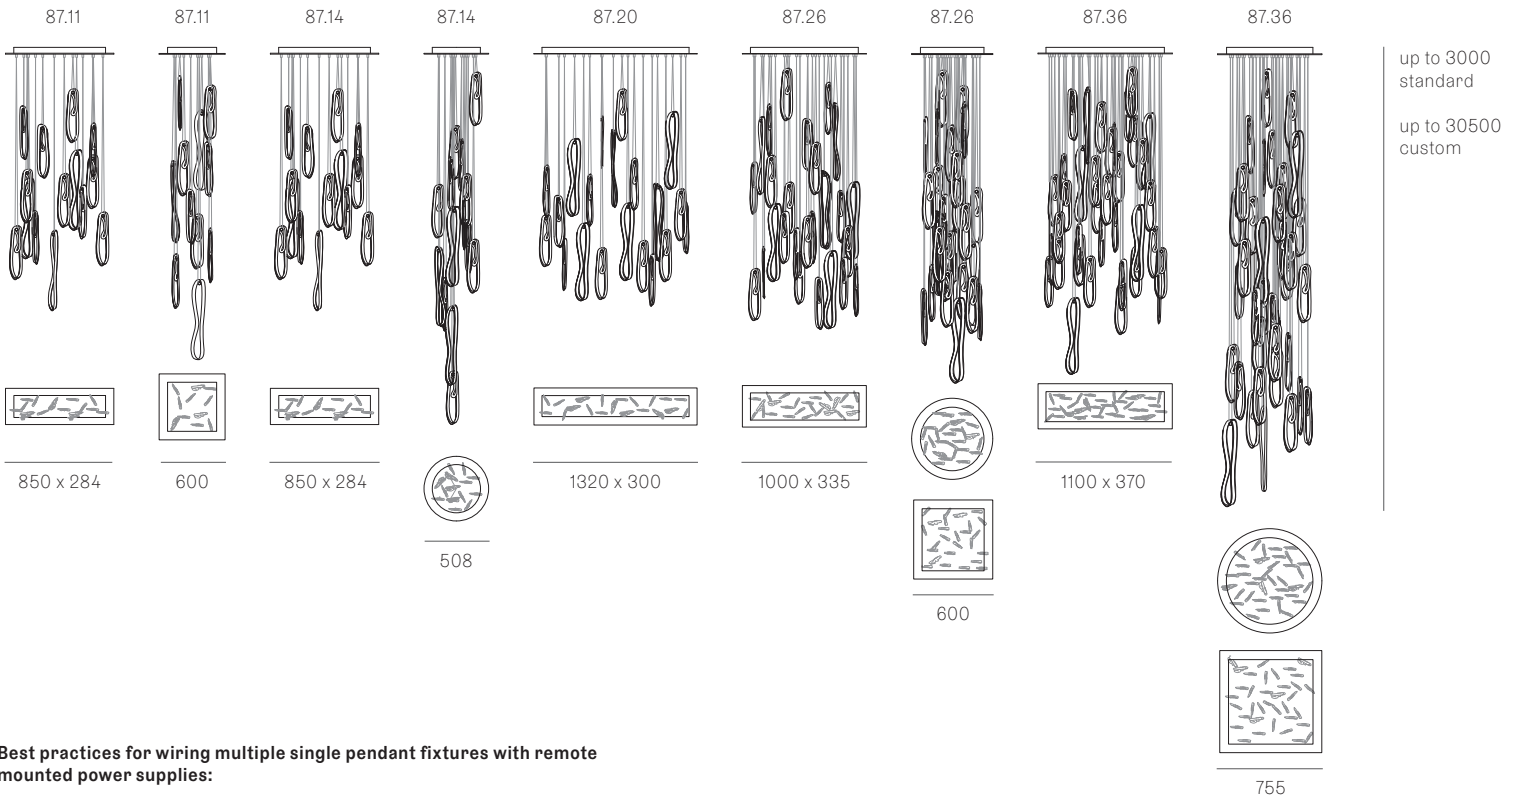

Image shown above 87.11 with square canopy with pendant anchor kit

± 115 - 240mm

Series	87
Mounting	Ceiling mounted
Glass Colour	Clear
Lamp	1W LED, 2700K, 100lm (2500K and 3000K options available) 10W Xenon, 2600K, 81lm
Coaxial Length	3000mm standard / up to 30500mm maximum Adjustable length: 87.1 - 87.7 Non-adjustable Length: 87.11 - 87.36
Anchor Finishes	White, black, brass, brushed nickel
Canopy Finishes	87.1 - 87.7: white, black or brushed nickel canopy 87.1m: white, black, brushed nickel, or brushed brass canopy 87.11 - 87.36: white canopy
Materials	Blown glass, copper mesh, braided metal coaxial cable, electrical components, steel canopy
Power Supply	Integral Remote mounted for 87.1m Bocci recommends remote mounting power supplies for ease of long-term maintenance.
Environment	Indoor, dry location. IP30
Note	Every single Bocci product is handmade. Each one is variously blown, poured, carved, polished, packed and dispatched directly by us. As such, no two products are identical; they are individual, irregular expressions of our research.
Patent #	US Patent pending EU 03611144 - 0005-0009

ADJUSTABLE LENGTH

NON-ADJUSTABLE LENGTH

Best practices for wiring multiple single pendant fixtures with remote mounted power supplies:

- Multiple single pendant fixtures should be wired in parallel. DO NOT wire in series.
- Bocci recommends a home run line for each fixture location to avoid significant voltage drop.
- Calculations for distance to the power supply, or required wire gauge in order to avoid voltage drop, are the responsibility of the installing party.