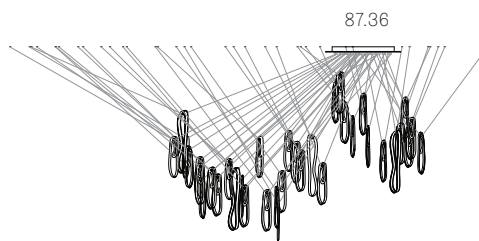

up to 3000
standard

up to 9900
custom