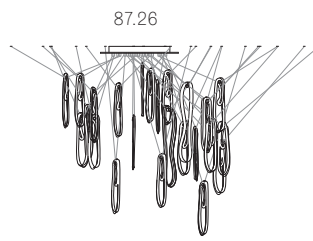

Image shown above 87.11 with square canopy with pendant anchor kit

± 115 - 240mm

Series	87
Mounting	Ceiling mounted
Glass Colour	Clear
Lamp	1W LED, 2700K, 100lm (2500K and 3000K options available) 10W Xenon, 2600K, 81lm
Coaxial Length	3000mm standard / up to 30500mm maximum Adjustable length: 87.1 - 87.7 Non-adjustable Length: 87.11 - 87.36
Anchor Finishes	White, black, brass, brushed nickel
Canopy Finishes	87.1 - 87.7: white, black or brushed nickel canopy 87.1m: white, black, brushed nickel, or brushed brass canopy 87.11 - 87.36: white canopy
Materials	Blown glass, copper mesh, braided metal coaxial cable, electrical components, steel canopy
Power Supply	Integral Remote mounted for 87.1m Bocci recommends remote mounting power supplies for ease of long-term maintenance.
Environment	Indoor, dry location. IP30
Note	Every single Bocci product is handmade. Each one is variously blown, poured, carved, polished, packed and dispatched directly by us. As such, no two products are identical; they are individual, irregular expressions of our research.
Patent #	US Patent pending EU 03611144 - 0005-0009

All dimensions are in millimeters (mm) unless otherwise specified.

ADJUSTABLE LENGTH

NON-ADJUSTABLE LENGTH

Best practices for wiring multiple single pendant fixtures with remote mounted power supplies:

- Multiple single pendant fixtures should be wired in parallel. DO NOT wire in series.
- Bocci recommends a home run line for each fixture location to avoid significant voltage drop.
- Calculations for distance to the power supply, or required wire gauge in order to avoid voltage drop, are the responsibility of the installing party.

All dimensions are in millimeters (mm) unless otherwise specified.

NON-ADJUSTABLE LENGTH

up to 3000
standard

up to 30500
custom

up to 3000
standard

up to 9900
custom

All dimensions are in millimeters (mm)
unless otherwise specified.