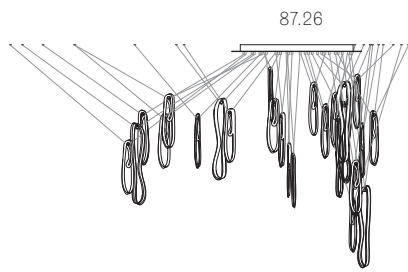

NON-ADJUSTABLE LENGTH

up to 3000
standard

up to 30500
custom