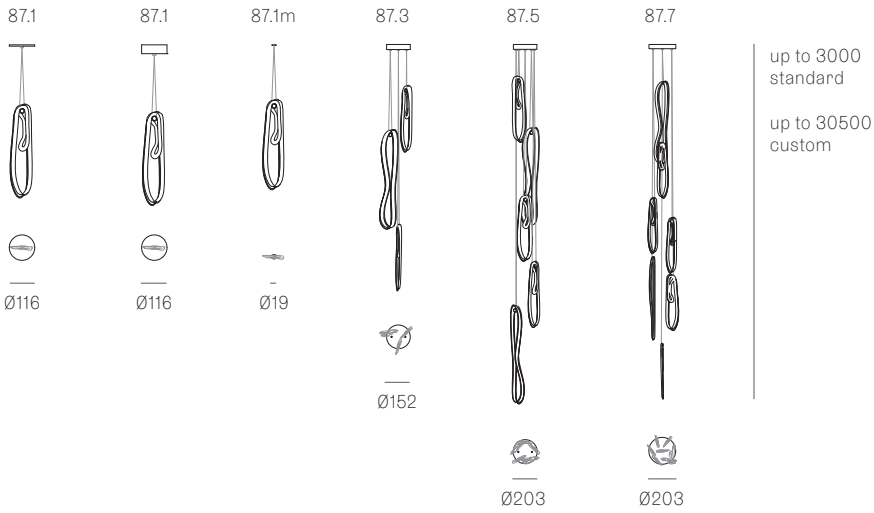

ADJUSTABLE LENGTH