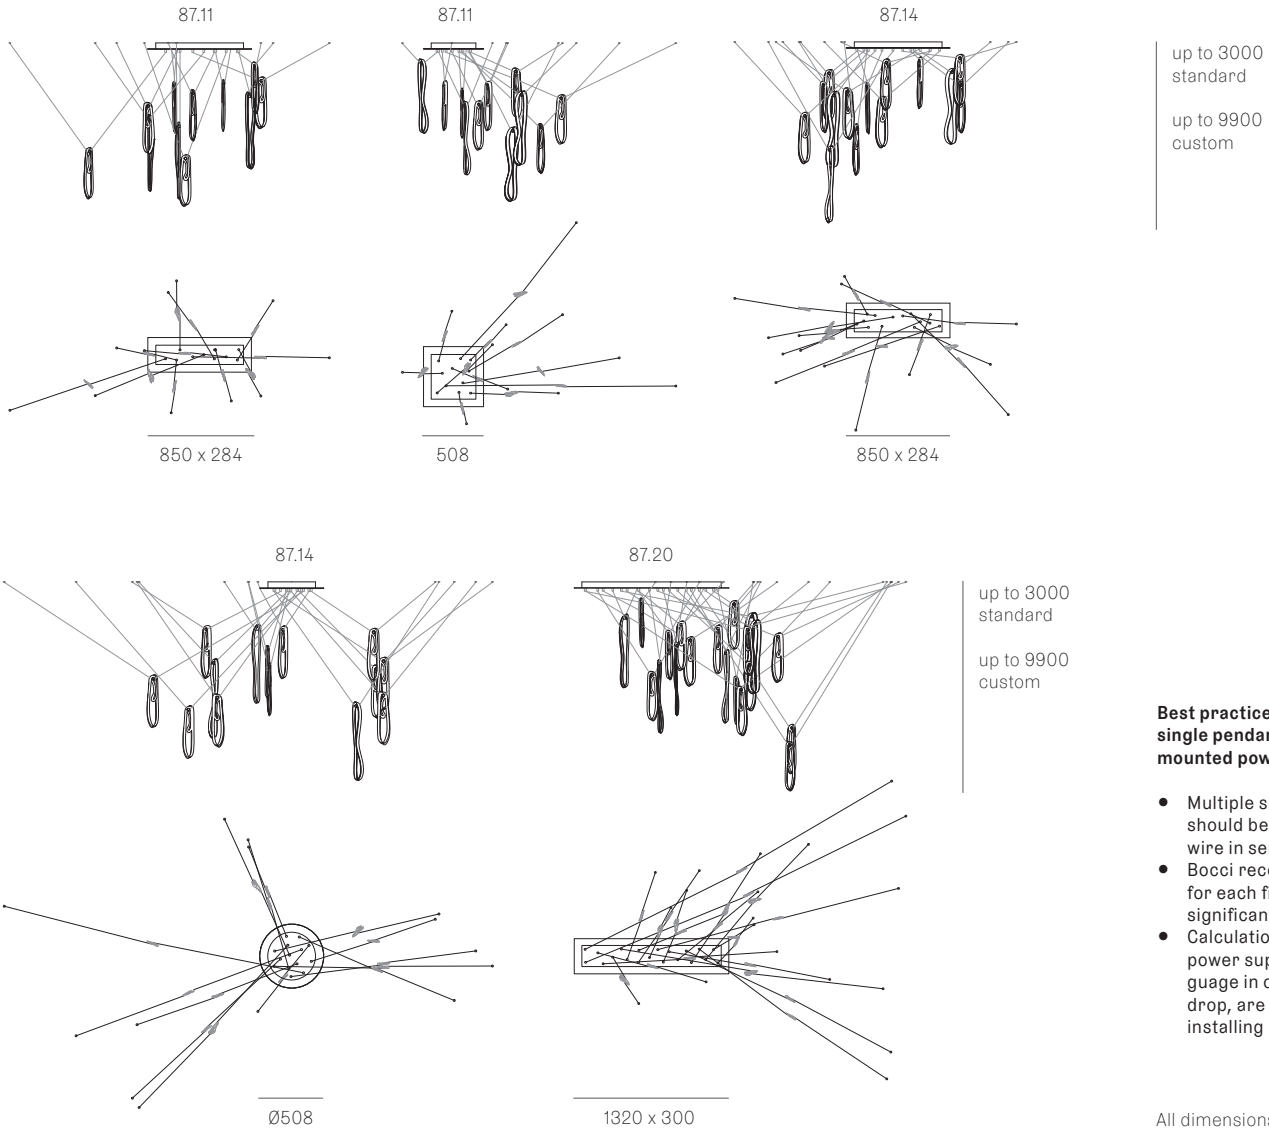

NON-ADJUSTABLE LENGTH

Best practices for wiring multiple single pendant fixtures with remote mounted power supplies:

- Multiple single pendant fixtures should be wired in parallel. DO NOT wire in series.
- Bocci recommends a home run line for each fixture location to avoid significant voltage drop.
- Calculations for distance to the power supply, or required wire gauge in order to avoid voltage drop, are the responsibility of the installing party.

All dimensions are in millimeters (mm) unless otherwise specified.