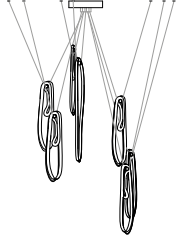

87.7
Cluster

Ø203