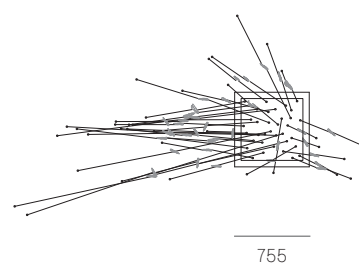

Image shown above 87.11 with square canopy with pendant anchor kit

± 115 - 240mm

Series	87
Mounting	Ceiling mounted
Glass Colour	Clear
Lamp	1W LED, 2700K, 100lm (2500K and 3000K options available) 10W Xenon, 2600K, 81lm
Coaxial Length	3000mm standard / up to 30500mm maximum Adjustable length: 87.1 - 87.7 Non-adjustable Length: 87.11 - 87.36
Anchor Finishes	White, black, brass, brushed nickel
Canopy Finishes	87.1 - 87.7: white, black or brushed nickel canopy 87.1m: white, black, brushed nickel, or brushed brass canopy 87.11 - 87.36: white canopy
Materials	Blown glass, copper mesh, braided metal coaxial cable, electrical components, steel canopy
Power Supply	Integral Remote mounted for 87.1m Bocci recommends remote mounting power supplies for ease of long-term maintenance.
Environment	Indoor, dry location. IP30
Note	Every single Bocci product is handmade. Each one is variously blown, poured, carved, polished, packed and dispatched directly by us. As such, no two products are identical; they are individual, irregular expressions of our research.
Patent #	US Patent pending EU 03611144 - 0005-0009

All dimensions are in millimeters (mm) unless otherwise specified.

NON-ADJUSTABLE LENGTH

up to 3000
standard

up to 30500
custom

up to 3000
standard

up to 9900
custom

All dimensions are in millimeters (mm)
unless otherwise specified.