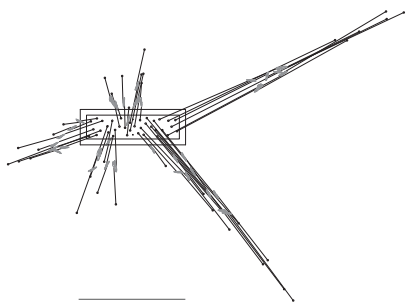

All dimensions are in millimeters (mm)
unless otherwise specified.