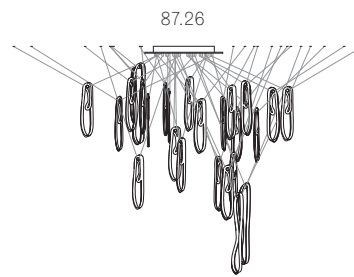

NON-ADJUSTABLE LENGTH

up to 3000
standard

up to 30500
custom