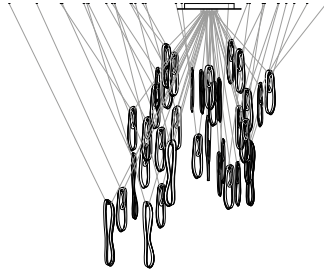

Image shown above 87.11 with square canopy with pendant anchor kit

± 115 - 240mm

Series	87
Mounting	Ceiling mounted
Glass Colour	Clear
Lamp	1W LED, 2700K, 100lm (2500K and 3000K options available) 10W Xenon, 2600K, 81lm
Coaxial Length	3000mm standard / up to 30500mm maximum Adjustable length: 87.1 - 87.7 Non-adjustable Length: 87.11 - 87.36
Anchor Finishes	White, black, brass, brushed nickel
Canopy Finishes	87.1 - 87.7: white, black or brushed nickel canopy 87.1m: white, black, brushed nickel, or brushed brass canopy 87.11 - 87.36: white canopy
Materials	Blown glass, copper mesh, braided metal coaxial cable, electrical components, steel canopy
Power Supply	Integral Remote mounted for 87.1m Bocci recommends remote mounting power supplies for ease of long-term maintenance.
Environment	Indoor, dry location. IP30
Note	Every single Bocci product is handmade. Each one is variously blown, poured, carved, polished, packed and dispatched directly by us. As such, no two products are identical; they are individual, irregular expressions of our research.
Patent #	US Patent pending EU 03611144 - 0005-0009

87.19
Cluster

Ø501

87.37
Cluster

Ø600

87.61
Cluster

Ø700

87.37
Cluster

Ø600