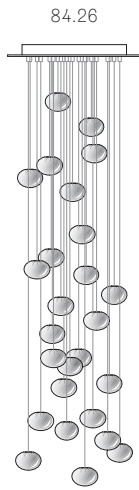

NON-ADJUSTABLE LENGTH

up to 3000
standard

up to 30500
custom

1000 x 335

600

1100 x 370