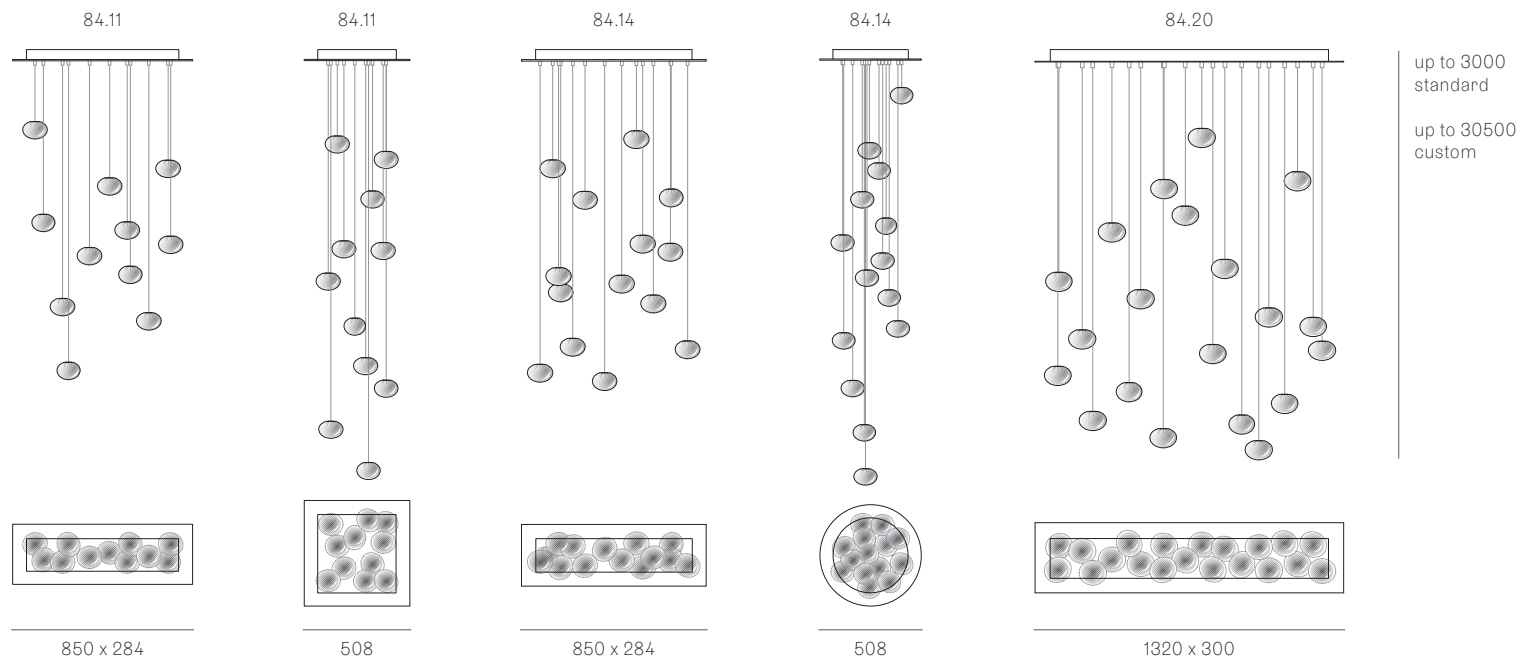

NON-ADJUSTABLE LENGTH

Best practices for wiring multiple single pendant fixtures with remote mounted power supplies:

- Multiple single pendant fixtures should be wired in parallel. DO NOT wire in series.
- Bocci recommends a home run line for each fixture location to avoid significant voltage drop.
- Calculations for distance to the power supply, or required wire gauge in order to avoid voltage drop, are the responsibility of the installing party.

All dimensions are in millimeters (mm) unless otherwise specified.