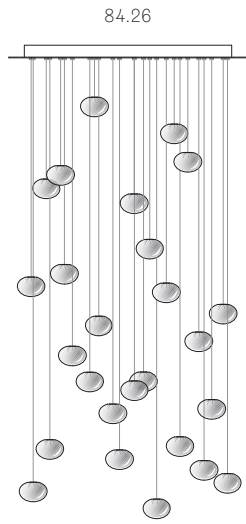

NON-ADJUSTABLE LENGTH

up to 3000
standard

up to 30500
custom

1000 x 335

600

1100 x 370

755

All dimensions are in millimeters (mm)
unless otherwise specified.