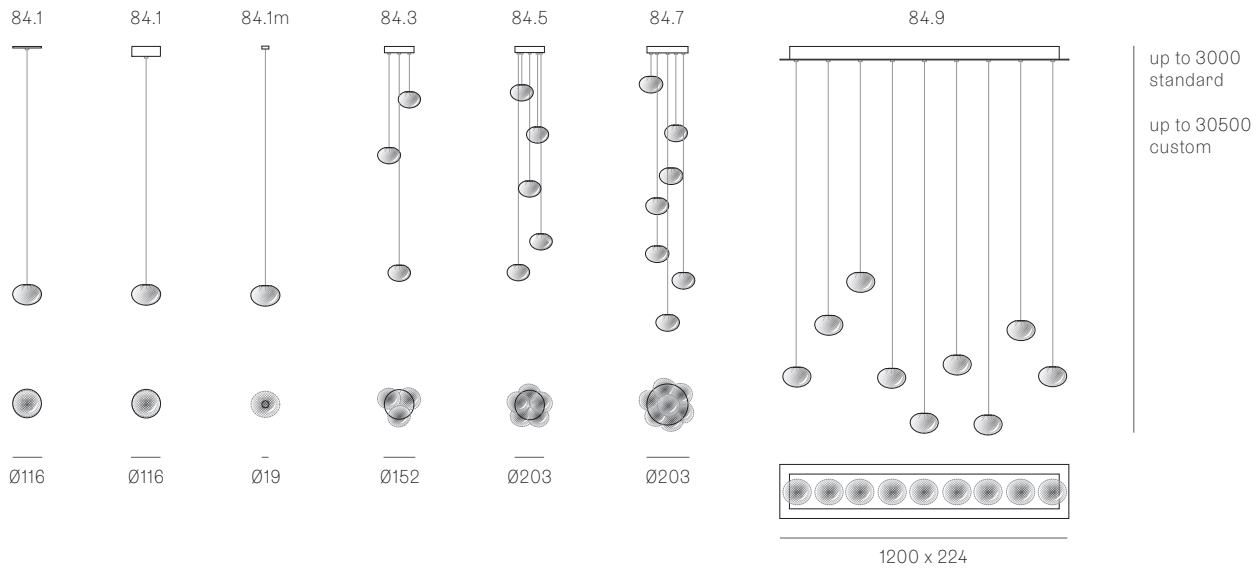

± Ø110 - 120mm

Image shown above 84.14 with round canopy

<b>Series</b>	84
<b>Mounting</b>	Ceiling mounted
<b>Glass Colour</b>	Clear
<b>Lamp</b>	1W LED, 2700K, 100lm (2500K and 3000K options available) 10W Xenon, 2600K, 81lm
<b>Coaxial Length</b>	3000mm standard / up to 30500mm maximum Adjustable length: 84.1 - 84.9 Non-adjustable Length: 84.11 - 84.61
<b>Canopy Finishes</b>	84.1 - 84.7: white, black or brushed nickel canopy 84.1m: white, black, brushed nickel, or brushed brass canopy 84.9 - 84.61: white canopy
<b>Materials</b>	Blown glass, copper mesh, braided metal coaxial cable, electrical components, steel canopy
<b>Power Supply</b>	Integral Remote mounted for 84.1m  Bocci recommends remote mounting power supplies for ease of long-term maintenance.
<b>Environment</b>	Indoor, dry location. IP30
<b>Note</b>	Every single Bocci product is handmade. Each one is variously blown, poured, carved, polished, packed and dispatched directly by us. As such, no two products are identical; they are individual, irregular expressions of our research.
<b>Patent #</b>	US Patent pending EU 003611144-0001 to 0004

Square

<b>84.11</b>	36.6
<b>84.26</b>	69.5
<b>84.36</b>	113.4

Rectangle

<b>84.9</b>	28.2
<b>84.11</b>	36.6
<b>84.14</b>	39.5
<b>84.20</b>	67.7
<b>84.26</b>	80
<b>84.36</b>	91.8

### ADJUSTABLE LENGTH

### NON-ADJUSTABLE LENGTH

up to 3000  
standard

up to 30500  
custom

1000 x 335

600

1100 x 370

755

All dimensions are in millimeters (mm)  
unless otherwise specified.