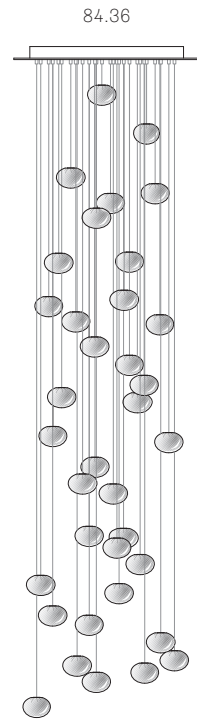

NON-ADJUSTABLE LENGTH

up to 3000
standard

up to 30500
custom

1000 x 335

600

1100 x 370

755

All dimensions are in millimeters (mm)
unless otherwise specified.