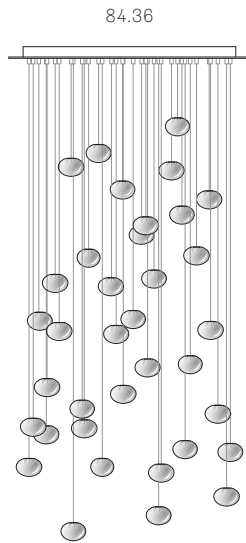

NON-ADJUSTABLE LENGTH

up to 3000
standard

up to 30500
custom

1000 x 335

600

1100 x 370

755

All dimensions are in millimeters (mm)
unless otherwise specified.