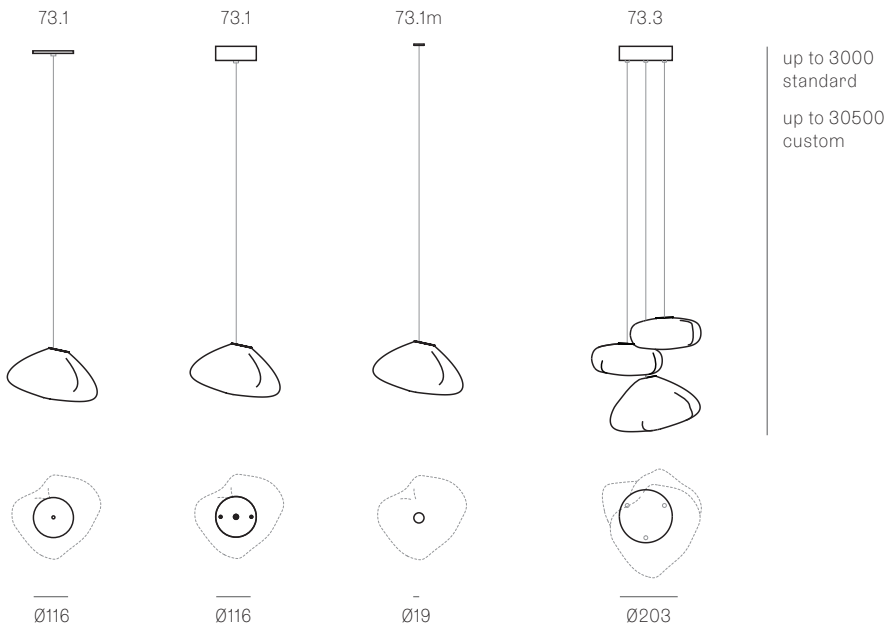

± 120 -
150mm

± 230 - 380mm

Image shown above 73.20 with round canopy

Series	73
Mounting	Ceiling mounted
Glass Colours	Clear, grey 1, grey 2, grey 3
Lamp	1W LED, 2700K, 100lm (2500K and 3000K options available) 10W Xenon, 2600K, 81lm
Coaxial Length	3000mm standard / up to 30500mm maximum Adjustable length: 73.1 - 73.3 Non-adjustable length: 73.8 - 73.20
Canopy Finishes	73.1 - 73.3: white, black or brushed nickel canopy 73.1m: white, black, brushed nickel, or brushed brass canopy 73.8 - 73.20: white canopy
Materials	Blown glass, braided metal coaxial cable, electrical components, steel canopy
Power Supply	Integral Remote mounted for 73.1m Bocci recommends remote mounting power supplies for ease of long-term maintenance.
Environment	Indoor, dry location. IP30
Note	Every single Bocci product is handmade. Each one is variously blown, poured, carved, polished, packed and dispatched directly by us. As such, no two products are identical; they are individual, irregular expressions of our research.
Patent #	US D762,323 S EU 002633230-0001 - 0003

Certifications

Weight (kg)

Round

73.1	2.7
73.3	8
73.8	33
73.11	43
73.20	69

Rectangle

73.8	32
73.11	40
73.20	68

Square

73.20	75
--------------	----

ADJUSTABLE LENGTH

NON-ADJUSTABLE LENGTH

Best practices for wiring multiple single pendant fixtures with remote mounted power supplies:

- Multiple single pendant fixtures should be wired in parallel. DO NOT wire in series.
- Bocci recommends a home run line for each fixture location to avoid significant voltage drop.
- Calculations for distance to the power supply, or required wire gauge in order to avoid voltage drop, are the responsibility of the installing party.

All dimensions are in millimeters (mm) unless otherwise specified.