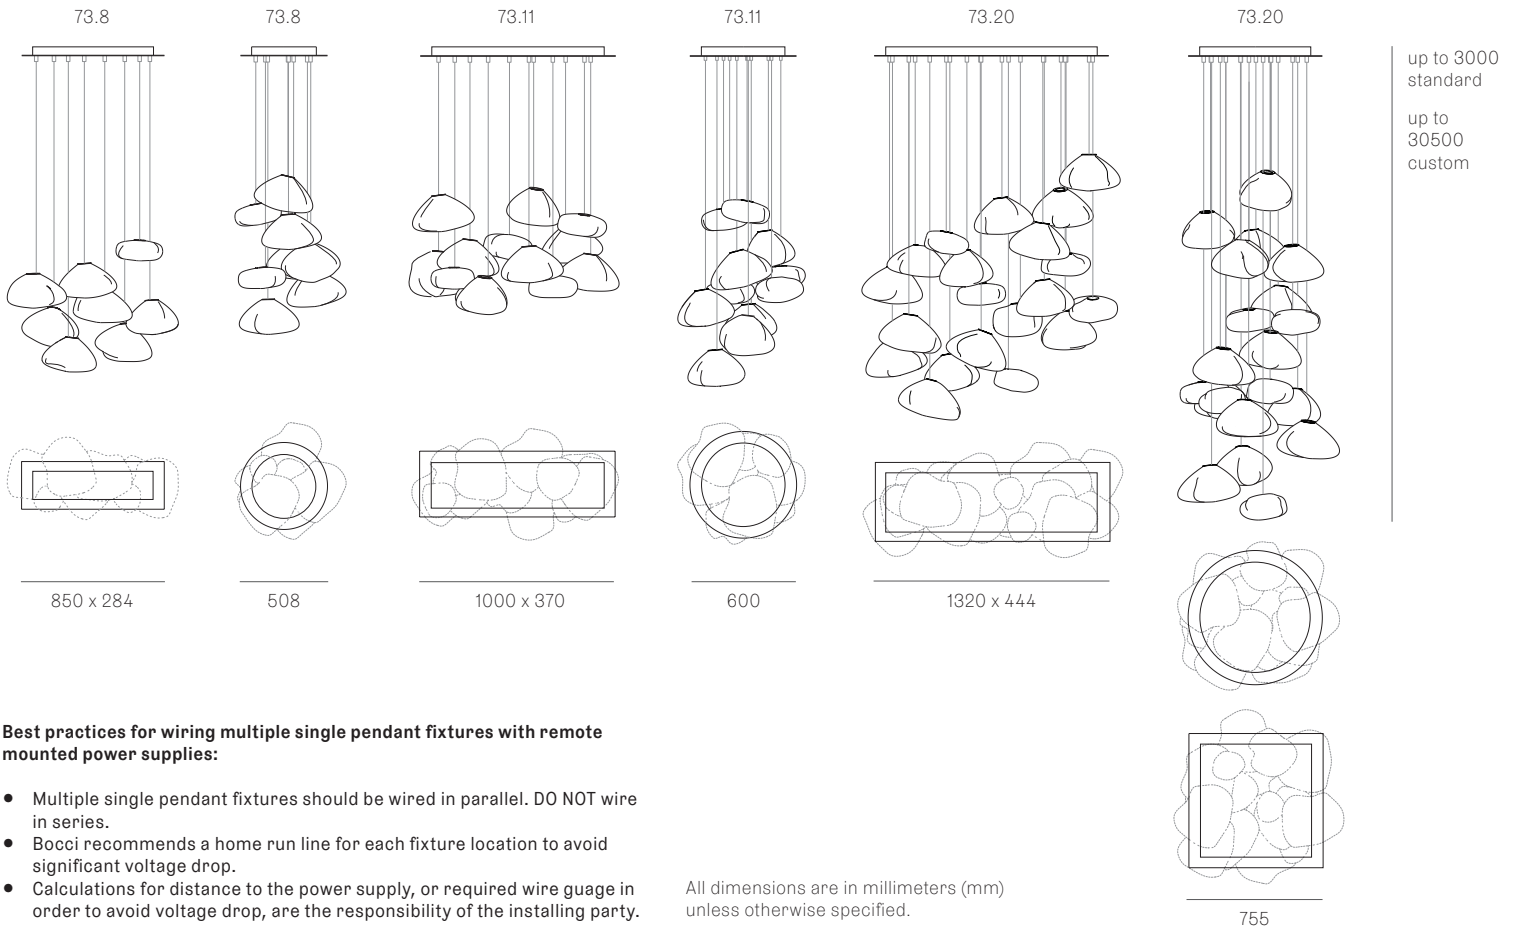

± 120 -
150mm

± 230 - 380mm

Image shown above 73.20 with round canopy

Series	73
Mounting	Ceiling mounted
Glass Colours	Clear, grey 1, grey 2, grey 3
Lamp	1W LED, 2700K, 100lm (2500K and 3000K options available) 10W Xenon, 2600K, 81lm
Coaxial Length	3000mm standard / up to 30500mm maximum Adjustable length: 73.1 - 73.3 Non-adjustable length: 73.8 - 73.20
Canopy Finishes	73.1 - 73.3: white, black or brushed nickel canopy 73.1m: white, black, brushed nickel, or brushed brass canopy 73.8 - 73.20: white canopy
Materials	Blown glass, braided metal coaxial cable, electrical components, steel canopy
Power Supply	Integral Remote mounted for 73.1m Bocci recommends remote mounting power supplies for ease of long-term maintenance.
Environment	Indoor, dry location. IP30
Note	Every single Bocci product is handmade. Each one is variously blown, poured, carved, polished, packed and dispatched directly by us. As such, no two products are identical; they are individual, irregular expressions of our research.
Patent #	US D762,323 S EU 002633230-0001 - 0003

Certifications

Weight (kg)

Round

73.1	2.7
73.3	8
73.8	33
73.11	43
73.20	69

Rectangle

73.8	32
73.11	40
73.20	68

Square

73.20	75
--------------	----

ADJUSTABLE LENGTH

NON-ADJUSTABLE LENGTH

Best practices for wiring multiple single pendant fixtures with remote mounted power supplies:

- Multiple single pendant fixtures should be wired in parallel. DO NOT wire in series.
- Bocci recommends a home run line for each fixture location to avoid significant voltage drop.
- Calculations for distance to the power supply, or required wire gauge in order to avoid voltage drop, are the responsibility of the installing party.

All dimensions are in millimeters (mm) unless otherwise specified.