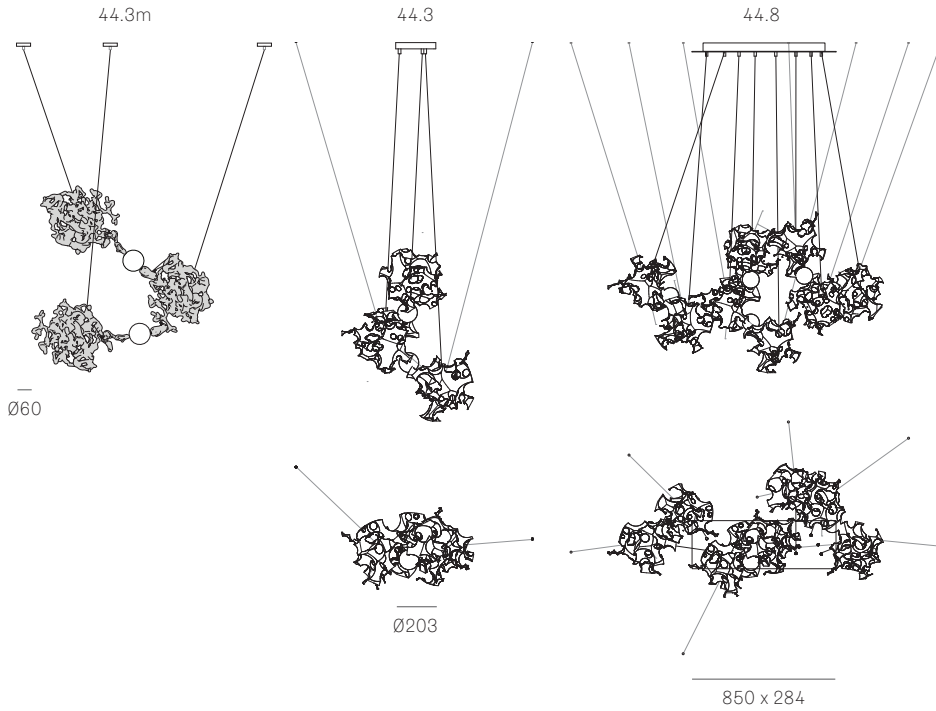

Image shown above 44.8 with rectangular canopy

± 180 - 330mm

Series	44
Mounting	Ceiling mounted
Pendant Colour	Aluminum
Lamp	1W LED, 2700K, 100lm (2500K and 3000K options available)
Coaxial Cable	Adjustable 3000mm standard / up to 30500mm maximum
Anchor Finishes	White, black, brass, brushed nickel
Canopy Finish	White canopy
Materials	Cast aluminum, braided metal coaxial cable, suspension cable, electrical components, steel canopy
Power Supply	Integral for 44.3 Remote mounted for 44.3m, 44.8, 44.14 Bocci recommends remote mounting power supplies for ease of long-term maintenance.
Environment	Indoor, dry location. IP30
Note	Every single Bocci product is handmade. Each one is variously blown, poured, carved, polished, packed and dispatched directly by us. As such, no two products are identical; they are individual, irregular expressions of our research.
Patent #	US D776,856 EU 002840975-0001-0003

Certifications

Weight (kg)

Round

44.3 13.6

Rectangle

44.8 50

44.14 67.6

ADJUSTABLE LENGTH

up to 3000
standard

up to
30500
custom

up to 3000
standard

up to
30500
custom

All dimensions are in millimeters (mm) unless otherwise specified.