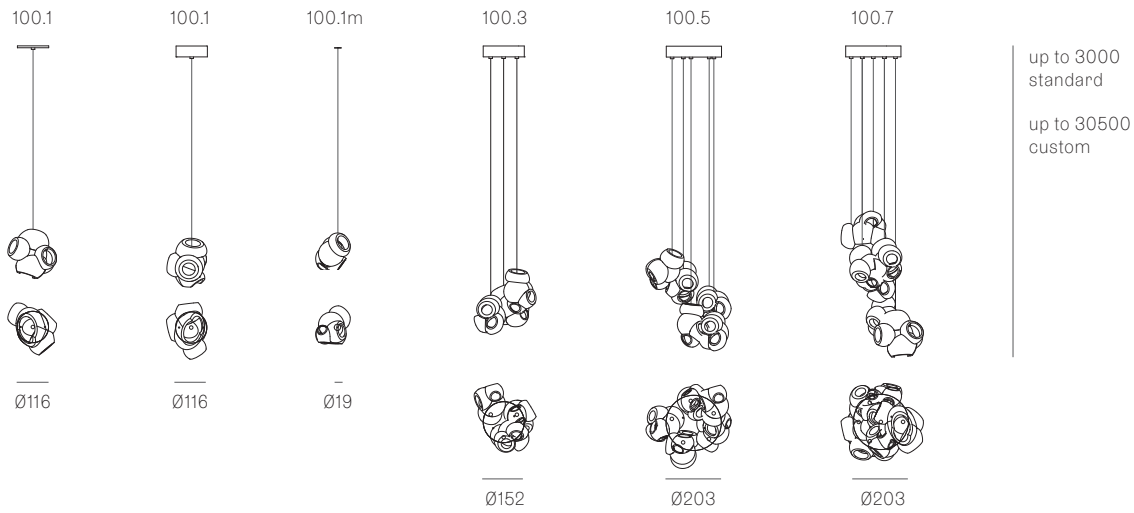

Image shown above 100.16 with square canopy

± 210 - 170mm

Series	100
Mounting	Ceiling mounted
Glass Colours	Clear, grey, pink
Lamp	1W LED, 2700K, 100lm (2500K and 3000K options available)
Coaxial Length	3000mm standard / up to 30500mm maximum Adjustable length: 100.1 - 100.7 Non-adjustable Length: 100.11 - 100.28
Canopy Finishes	100.1 - 100.7: white, black or brushed nickel canopy 100.1m: white, black, brushed nickel, or brushed brass canopy 100.11 - 100.28: white canopy
Materials	Blown glass, copper mesh, braided metal coaxial cable, electrical components, steel canopy
Power Supply	Integral Remote mounted for 100.1m Bocci recommends remote mounting power supplies for ease of long-term maintenance.
Environment	Indoor, dry location. IP30
Note	Every single Bocci product is handmade. Each one is variously blown, poured, carved, polished, packed and dispatched directly by us. As such, no two products are identical; they are individual, irregular expressions of our research.
Patent #	US D1027 281S EU 008526131-0001

Weight (kg)

Round

100.1	2.8
100.3	7.7
100.5	12.1
100.7	17.2
100.11	38
100.20	64.8

Square

100.11	38.1
100.16	53
100.28	87

Rectangle

100.11	37.6
100.16	54.2
100.20	64.4
100.28	87.9

ADJUSTABLE LENGTH

NON-ADJUSTABLE LENGTH

All dimensions are in millimeters (mm) unless otherwise specified.

Best practices for wiring multiple single pendant fixtures with remote mounted power supplies:

- Multiple single pendant fixtures should be wired in parallel. DO NOT wire in series.
- Bocci recommends a home run line for each fixture location to avoid significant voltage drop.
- Calculations for distance to the power supply, or required wire guage in order to avoid voltage drop, are the responsibility of the installing party.

NON-ADJUSTABLE LENGTH

up to 3000
standard
up to 30500
custom

1320 x 300

Ø755

1320 x 444

755

All dimensions are in millimeters (mm) unless otherwise specified.