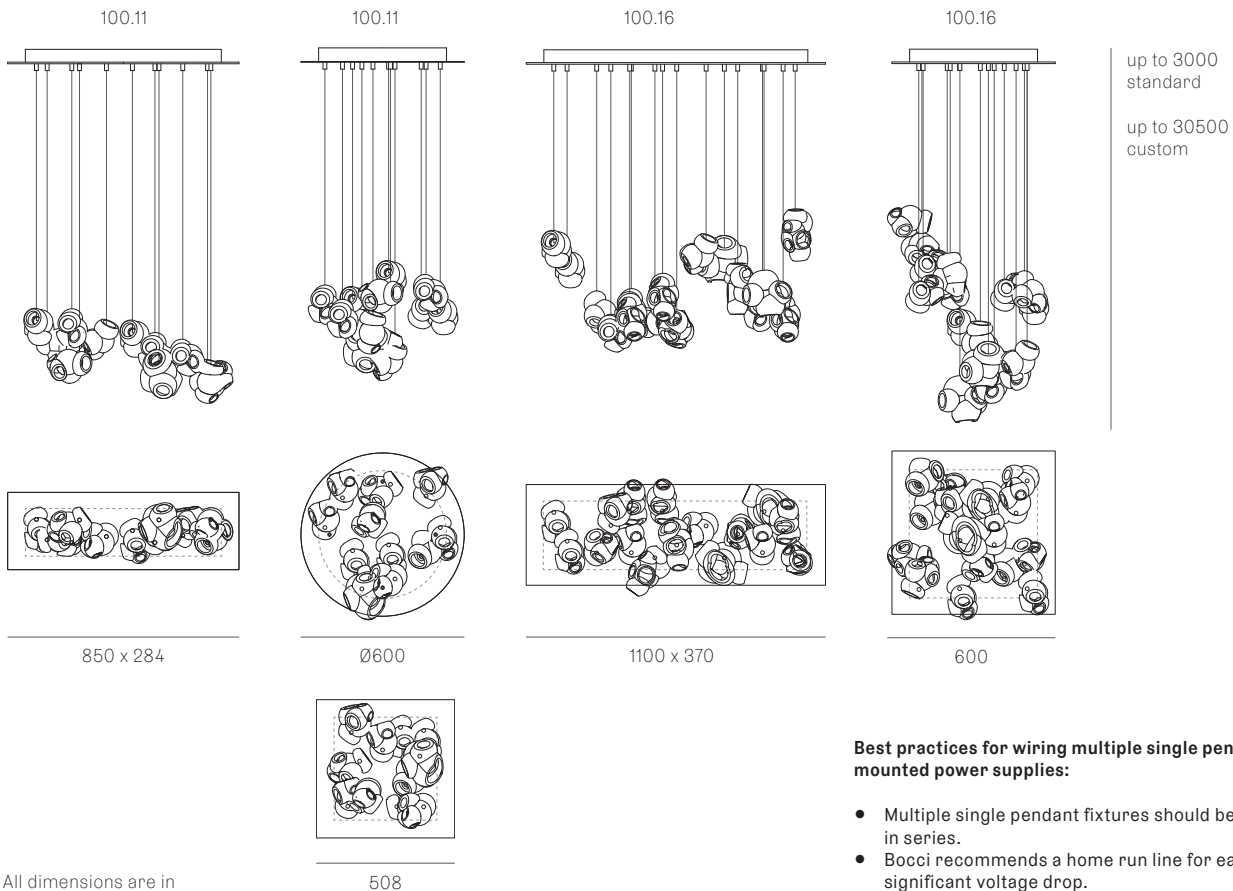

Image shown above 100.16 with square canopy

± 210 - 170mm

Series	100
Mounting	Ceiling mounted
Glass Colours	Clear, grey, pink
Lamp	1W LED, 2700K, 100lm (2500K and 3000K options available)
Coaxial Length	3000mm standard / up to 30500mm maximum Adjustable length: 100.1 - 100.7 Non-adjustable Length: 100.11 - 100.28
Canopy Finishes	100.1 - 100.7: white, black or brushed nickel canopy 100.1m: white, black, brushed nickel, or brushed brass canopy 100.11 - 100.28: white canopy
Materials	Blown glass, copper mesh, braided metal coaxial cable, electrical components, steel canopy
Power Supply	Integral Remote mounted for 100.1m Bocci recommends remote mounting power supplies for ease of long-term maintenance.
Environment	Indoor, dry location. IP30
Note	Every single Bocci product is handmade. Each one is variously blown, poured, carved, polished, packed and dispatched directly by us. As such, no two products are identical; they are individual, irregular expressions of our research.
Patent #	US D1027 281S EU 008526131-0001

Weight (kg)

Round

100.1	2.8
100.3	7.7
100.5	12.1
100.7	17.2
100.11	38
100.20	64.8

Square

100.11	38.1
100.16	53
100.28	87

Rectangle

100.11	37.6
100.16	54.2
100.20	64.4
100.28	87.9

ADJUSTABLE LENGTH

NON-ADJUSTABLE LENGTH

All dimensions are in millimeters (mm) unless otherwise specified.

Best practices for wiring multiple single pendant fixtures with remote mounted power supplies:

- Multiple single pendant fixtures should be wired in parallel. DO NOT wire in series.
- Bocci recommends a home run line for each fixture location to avoid significant voltage drop.
- Calculations for distance to the power supply, or required wire guage in order to avoid voltage drop, are the responsibility of the installing party.

NON-ADJUSTABLE LENGTH

up to 3000
standard
up to 30500
custom

1320 x 300

Ø755

1320 x 444

755

All dimensions are in millimeters (mm) unless otherwise specified.