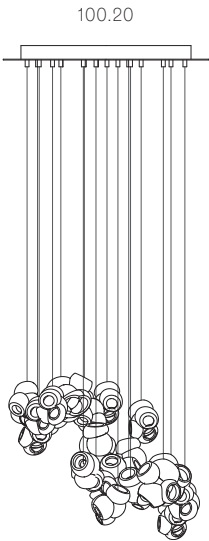

Image shown above 100.16 with square canopy

± 210 - 170mm

Series	100
Mounting	Ceiling mounted
Glass Colours	Clear, grey, pink
Lamp	1W LED, 2700K, 100lm (2500K and 3000K options available)
Coaxial Length	3000mm standard / up to 30500mm maximum Adjustable length: 100.1 - 100.7 Non-adjustable Length: 100.11 - 100.28
Canopy Finishes	100.1 - 100.7: white, black or brushed nickel canopy 100.1m: white, black, brushed nickel, or brushed brass canopy 100.11 - 100.28: white canopy
Materials	Blown glass, copper mesh, braided metal coaxial cable, electrical components, steel canopy
Power Supply	Integral Remote mounted for 100.1m Bocci recommends remote mounting power supplies for ease of long-term maintenance.
Environment	Indoor, dry location. IP30
Note	Every single Bocci product is handmade. Each one is variously blown, poured, carved, polished, packed and dispatched directly by us. As such, no two products are identical; they are individual, irregular expressions of our research.
Patent #	US D1027 281S EU 008526131-0001

Weight (kg)

Round

100.1	2.8
100.3	7.7
100.5	12.1
100.7	17.2
100.11	38
100.20	64.8

Square

100.11	38.1
100.16	53
100.28	87

Rectangle

100.11	37.6
100.16	54.2
100.20	64.4
100.28	87.9

ADJUSTABLE LENGTH

NON-ADJUSTABLE LENGTH

All dimensions are in millimeters (mm) unless otherwise specified.

Best practices for wiring multiple single pendant fixtures with remote mounted power supplies:

- Multiple single pendant fixtures should be wired in parallel. DO NOT wire in series.
- Bocci recommends a home run line for each fixture location to avoid significant voltage drop.
- Calculations for distance to the power supply, or required wire guage in order to avoid voltage drop, are the responsibility of the installing party.

NON-ADJUSTABLE LENGTH

up to 3000
standard
up to 30500
custom

1320 x 300

Ø755

1320 x 444

755

All dimensions are in millimeters (mm) unless otherwise specified.