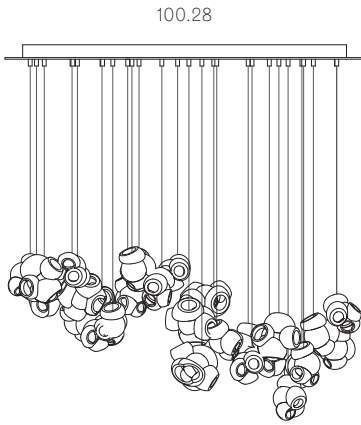

Image shown above 100.16 with square canopy

± 210 - 170mm

Series	100
Mounting	Ceiling mounted
Glass Colours	Clear, grey, pink
Lamp	1W LED, 2700K, 100lm (2500K and 3000K options available)
Coaxial Length	3000mm standard / up to 30500mm maximum Adjustable length: 100.1 - 100.7 Non-adjustable Length: 100.11 - 100.28
Canopy Finishes	100.1 - 100.7: white, black or brushed nickel canopy 100.1m: white, black, brushed nickel, or brushed brass canopy 100.11 - 100.28: white canopy
Materials	Blown glass, copper mesh, braided metal coaxial cable, electrical components, steel canopy
Power Supply	Integral Remote mounted for 100.1m Bocci recommends remote mounting power supplies for ease of long-term maintenance.
Environment	Indoor, dry location. IP30
Note	Every single Bocci product is handmade. Each one is variously blown, poured, carved, polished, packed and dispatched directly by us. As such, no two products are identical; they are individual, irregular expressions of our research.
Patent #	US D1027 281S EU 008526131-0001

Weight (kg)

Round

100.1	2.8
100.3	7.7
100.5	12.1
100.7	17.2
100.11	38
100.20	64.8

Square

100.11	38.1
100.16	53
100.28	87

Rectangle

100.11	37.6
100.16	54.2
100.20	64.4
100.28	87.9

ADJUSTABLE LENGTH

NON-ADJUSTABLE LENGTH

All dimensions are in millimeters (mm) unless otherwise specified.

Best practices for wiring multiple single pendant fixtures with remote mounted power supplies:

- Multiple single pendant fixtures should be wired in parallel. DO NOT wire in series.
- Bocci recommends a home run line for each fixture location to avoid significant voltage drop.
- Calculations for distance to the power supply, or required wire guage in order to avoid voltage drop, are the responsibility of the installing party.

NON-ADJUSTABLE LENGTH

up to 3000
standard
up to 30500
custom

1320 x 300

Ø755

1320 x 444

755

All dimensions are in millimeters (mm) unless otherwise specified.