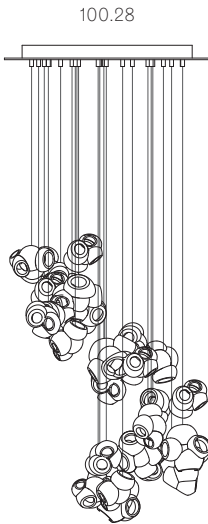

Image shown above 100.16 with square canopy

± 210 - 170mm

Series	100
Mounting	Ceiling mounted
Glass Colours	Clear, grey, pink
Lamp	1W LED, 2700K, 100lm (2500K and 3000K options available)
Coaxial Length	3000mm standard / up to 30500mm maximum Adjustable length: 100.1 - 100.7 Non-adjustable Length: 100.11 - 100.28
Canopy Finishes	100.1 - 100.7: white, black or brushed nickel canopy 100.1m: white, black, brushed nickel, or brushed brass canopy 100.11 - 100.28: white canopy
Materials	Blown glass, copper mesh, braided metal coaxial cable, electrical components, steel canopy
Power Supply	Integral Remote mounted for 100.1m Bocci recommends remote mounting power supplies for ease of long-term maintenance.
Environment	Indoor, dry location. IP30
Note	Every single Bocci product is handmade. Each one is variously blown, poured, carved, polished, packed and dispatched directly by us. As such, no two products are identical; they are individual, irregular expressions of our research.
Patent #	US D1027 281S EU 008526131-0001

Weight (kg)

Round

100.1	2.8
100.3	7.7
100.5	12.1
100.7	17.2
100.11	38
100.20	64.8

Square

100.11	38.1
100.16	53
100.28	87

Rectangle

100.11	37.6
100.16	54.2
100.20	64.4
100.28	87.9

ADJUSTABLE LENGTH

NON-ADJUSTABLE LENGTH

All dimensions are in millimeters (mm) unless otherwise specified.

Best practices for wiring multiple single pendant fixtures with remote mounted power supplies:

- Multiple single pendant fixtures should be wired in parallel. DO NOT wire in series.
- Bocci recommends a home run line for each fixture location to avoid significant voltage drop.
- Calculations for distance to the power supply, or required wire guage in order to avoid voltage drop, are the responsibility of the installing party.

NON-ADJUSTABLE LENGTH

up to 3000
standard
up to 30500
custom

1320 x 300

Ø755

1320 x 444

755

All dimensions are in millimeters (mm) unless otherwise specified.