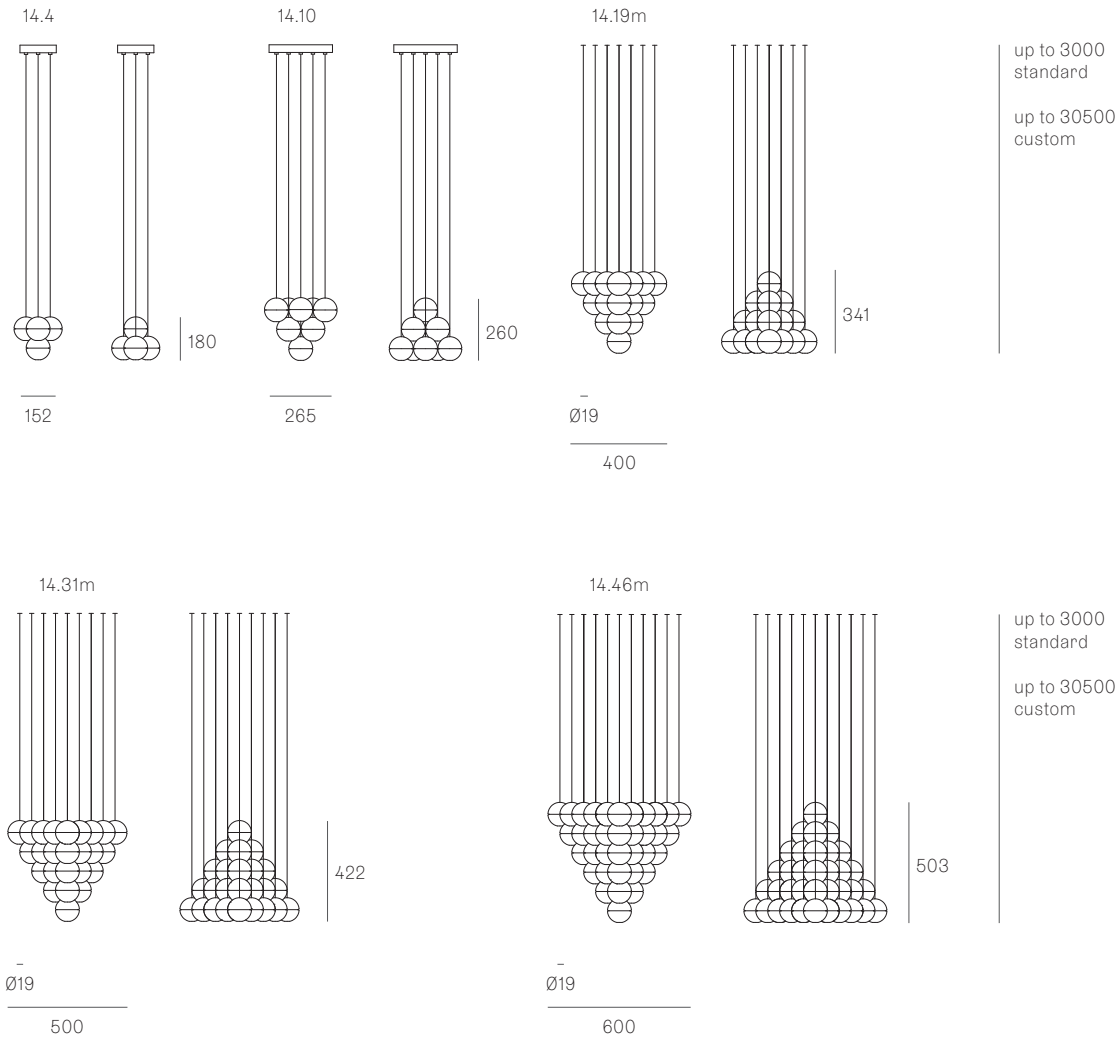

Image shown above 14.10 with round canopy

Ø102mm

Series	14
Mounting	Ceiling mounted
Glass Colours	Clear
Lamp	1W LED, 2700K, 100lm (2500K and 3000K options available) 10W Xenon, 2600K, 81lm
Coaxial Length	3000mm standard / up to 30500mm maximum Adjustable length
Canopy Finishes	14.4 - 14.10: white, black or brushed nickel canopy 14.19m - 14.46m: white, black, brushed nickel, or brushed brass canopy
Materials	Cast glass, blown borosilicate glass, braided metal coaxial cable, electrical components, steel canopy
Power Supply	Integral Remote mounted for 14.19m - 14.46m Bocci recommends remote mounting power supplies for ease of long-term maintenance.
Environment	Indoor, dry location. IP30
Note	Every single Bocci product is handmade. Each one is variously blown, poured, carved, polished, packed and dispatched directly by us. As such, no two products are identical; they are individual, irregular expressions of our research.
Registration	© 14 Series product design protected as U.S. Reg. No. 7,129,209

Certifications

Weight (kg)

Round

14.4	5.6
14.10	16.7
14.19m	29.8
14.31m	48.3
14.46m	64.2

ADJUSTABLE LENGTH

All dimensions are in millimeters (mm) unless otherwise specified.

Best practices for wiring multiple single pendant fixtures with remote mounted power supplies:

- Multiple single pendant fixtures should be wired in parallel. DO NOT wire in series.
- Bocci recommends a home run line for each fixture location to avoid significant voltage drop.
- Calculations for distance to the power supply, or required wire guage in order to avoid voltage drop, are the responsibility of the installing party.