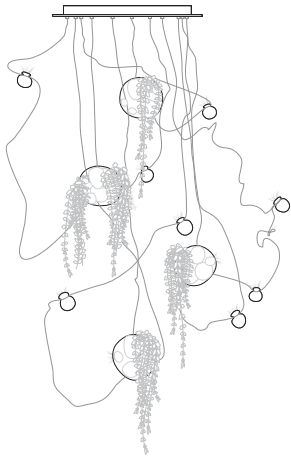

Image shown above 38.3 with round canopy

Ø240 - 270mm

Series	38
Mounting	Ceiling mounted
Glass Colours	Clear
Lamp	1W LED, 2700K, 100lm (2500K and 3000K options available) 10W Xenon, 2600K, 81lm
Copper Length	Fixed lengths. 3000mm standard / up to 9900mm maximum
Canopy Finish	White canopy
Materials	Blown glass, flexible copper suspension, electrical components, steel canopy
Power Supply	Integral Bocci recommends remote mounting power supplies for ease of long-term maintenance.
Environment	Indoor, dry location. IP30
Note	The copper will weather and tarnish, registering the passage of time in its patina. Every single Bocci product is handmade. Each one is variously blown, poured, carved, polished, packed and dispatched directly by us. As such, no two products are identical; they are individual, irregular expressions of our research.
Patent #	EU 002071019-001

Certifications

Weight (kg)

38.3m	8
38.3	8
38.11	31
38.16	43
38.28	75

NON-ADJUSTABLE LENGTH

38.3m

38.3

3 light sources, 2 vessels,
and 3 independent
canopies

3 light sources, 2 vessels

up to 3000
standard

up to 9900
custom

Ø116

Ø116

38.11

11 light sources, 8 vessels

850 x 284

38.16

16 light sources, 12 vessels

1100 x 370

38.28

28 light sources, 20 vessels

1320 x 444

up to 3000
standard

up to 9900
custom

All dimensions are in millimeters
(mm) unless otherwise specified.