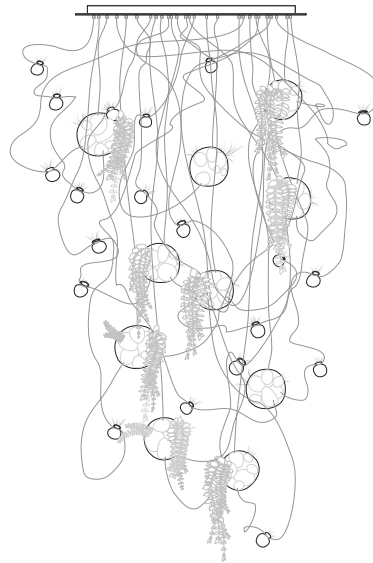

Image shown above 38.3 with round canopy

Ø240 - 270mm

Series	38
Mounting	Ceiling mounted
Glass Colours	Clear
Lamp	1W LED, 2700K, 100lm (2500K and 3000K options available) 10W Xenon, 2600K, 81lm
Copper Length	Fixed lengths. 3000mm standard / up to 9900mm maximum
Canopy Finish	White canopy
Materials	Blown glass, flexible copper suspension, electrical components, steel canopy
Power Supply	Integral Bocci recommends remote mounting power supplies for ease of long-term maintenance.
Environment	Indoor, dry location. IP30
Note	The copper will weather and tarnish, registering the passage of time in its patina. Every single Bocci product is handmade. Each one is variously blown, poured, carved, polished, packed and dispatched directly by us. As such, no two products are identical; they are individual, irregular expressions of our research.
Patent #	EU 002071019-001

Certifications

Weight (kg)

38.3m	8
38.3	8
38.11	31
38.16	43
38.28	75

NON-ADJUSTABLE LENGTH

38.3m

38.3

3 light sources, 2 vessels,
and 3 independent
canopies

3 light sources, 2 vessels

up to 3000
standard

up to 9900
custom

Ø116

Ø116

38.11

11 light sources, 8 vessels

850 x 284

38.16

16 light sources, 12 vessels

1100 x 370

38.28

28 light sources, 20 vessels

1320 x 444

up to 3000
standard

up to 9900
custom

All dimensions are in millimeters
(mm) unless otherwise specified.