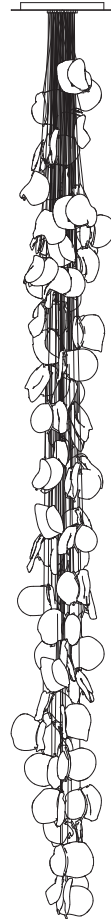

Image shown above 141.7 with round canopy

± 250 - 380mm

Series	141
Mounting	Ceiling mounted
Glass Colours	Clear
Lamp	2W LED, 2500K, 185lm
Coaxial Length	3000mm standard / up to 30500mm maximum Adjustable length: 141.3 - 141.7 Non-adjustable length: 141.13 - 141.61
Canopy Finishes	141.3 - 141.7: white, black or brushed nickel canopy 141.13 - 141.61: white canopy
Materials	Blown and dipped glass, cast borosilicate glass cap, braided metal coaxial cable, electrical components, steel canopy
Power Supply	Integral Bocci recommends remote mounting power supplies for ease of long-term maintenance.
Environment	Indoor, dry location. IP40
Note	Every single Bocci product is handmade. Each one is variously blown, poured, carved, polished, packed and dispatched directly by us. As such, no two products are identical; they are individual, irregular expressions of our research.
Patent #	EU 015095792-0001-0003 Worldwide patents pending.

Certifications

Weight (kg)

Round

141.3	12.5
141.7	28.9
141.13	56.2
141.19	83.3
141.37	159.6
141.61	650.5

ADJUSTABLE LENGTH

141.3
Cluster Column

Ø152

141.7
Cluster Column

Ø203

NON-ADJUSTABLE LENGTH

141.13
Cluster Column

Ø400

141.19
Cluster Column

Ø501

141.37
Cluster Column

Ø600

141.61
Cluster Column

Ø707

up to 3000
standard

up to 30500
custom

All dimensions are in millimeters (mm)
unless otherwise specified.