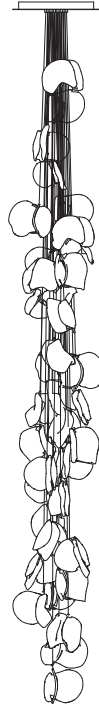

Image shown above 141.7 with round canopy

± 250 - 380mm

Series	141
Mounting	Ceiling mounted
Glass Colours	Clear
Lamp	2W LED, 2500K, 185lm
Coaxial Length	3000mm standard / up to 30500mm maximum Adjustable length: 141.3 - 141.7 Non-adjustable length: 141.13 - 141.61
Canopy Finishes	141.3 - 141.7: white, black or brushed nickel canopy 141.13 - 141.61: white canopy
Materials	Blown and dipped glass, cast borosilicate glass cap, braided metal coaxial cable, electrical components, steel canopy
Power Supply	Integral Bocci recommends remote mounting power supplies for ease of long-term maintenance.
Environment	Indoor, dry location. IP40
Note	Every single Bocci product is handmade. Each one is variously blown, poured, carved, polished, packed and dispatched directly by us. As such, no two products are identical; they are individual, irregular expressions of our research.
Patent #	EU 015095792-0001-0003 Worldwide patents pending.

Certifications

Weight (kg)

Round

141.3	12.5
141.7	28.9
141.13	56.2
141.19	83.3
141.37	159.6
141.61	650.5

ADJUSTABLE LENGTH

141.3
Cluster Column

Ø152

141.7
Cluster Column

Ø203

NON-ADJUSTABLE LENGTH

141.13
Cluster Column

Ø400

141.19
Cluster Column

Ø501

141.37
Cluster Column

Ø600

141.61
Cluster Column

Ø707

up to 3000
standard

up to 30500
custom

All dimensions are in millimeters (mm)
unless otherwise specified.