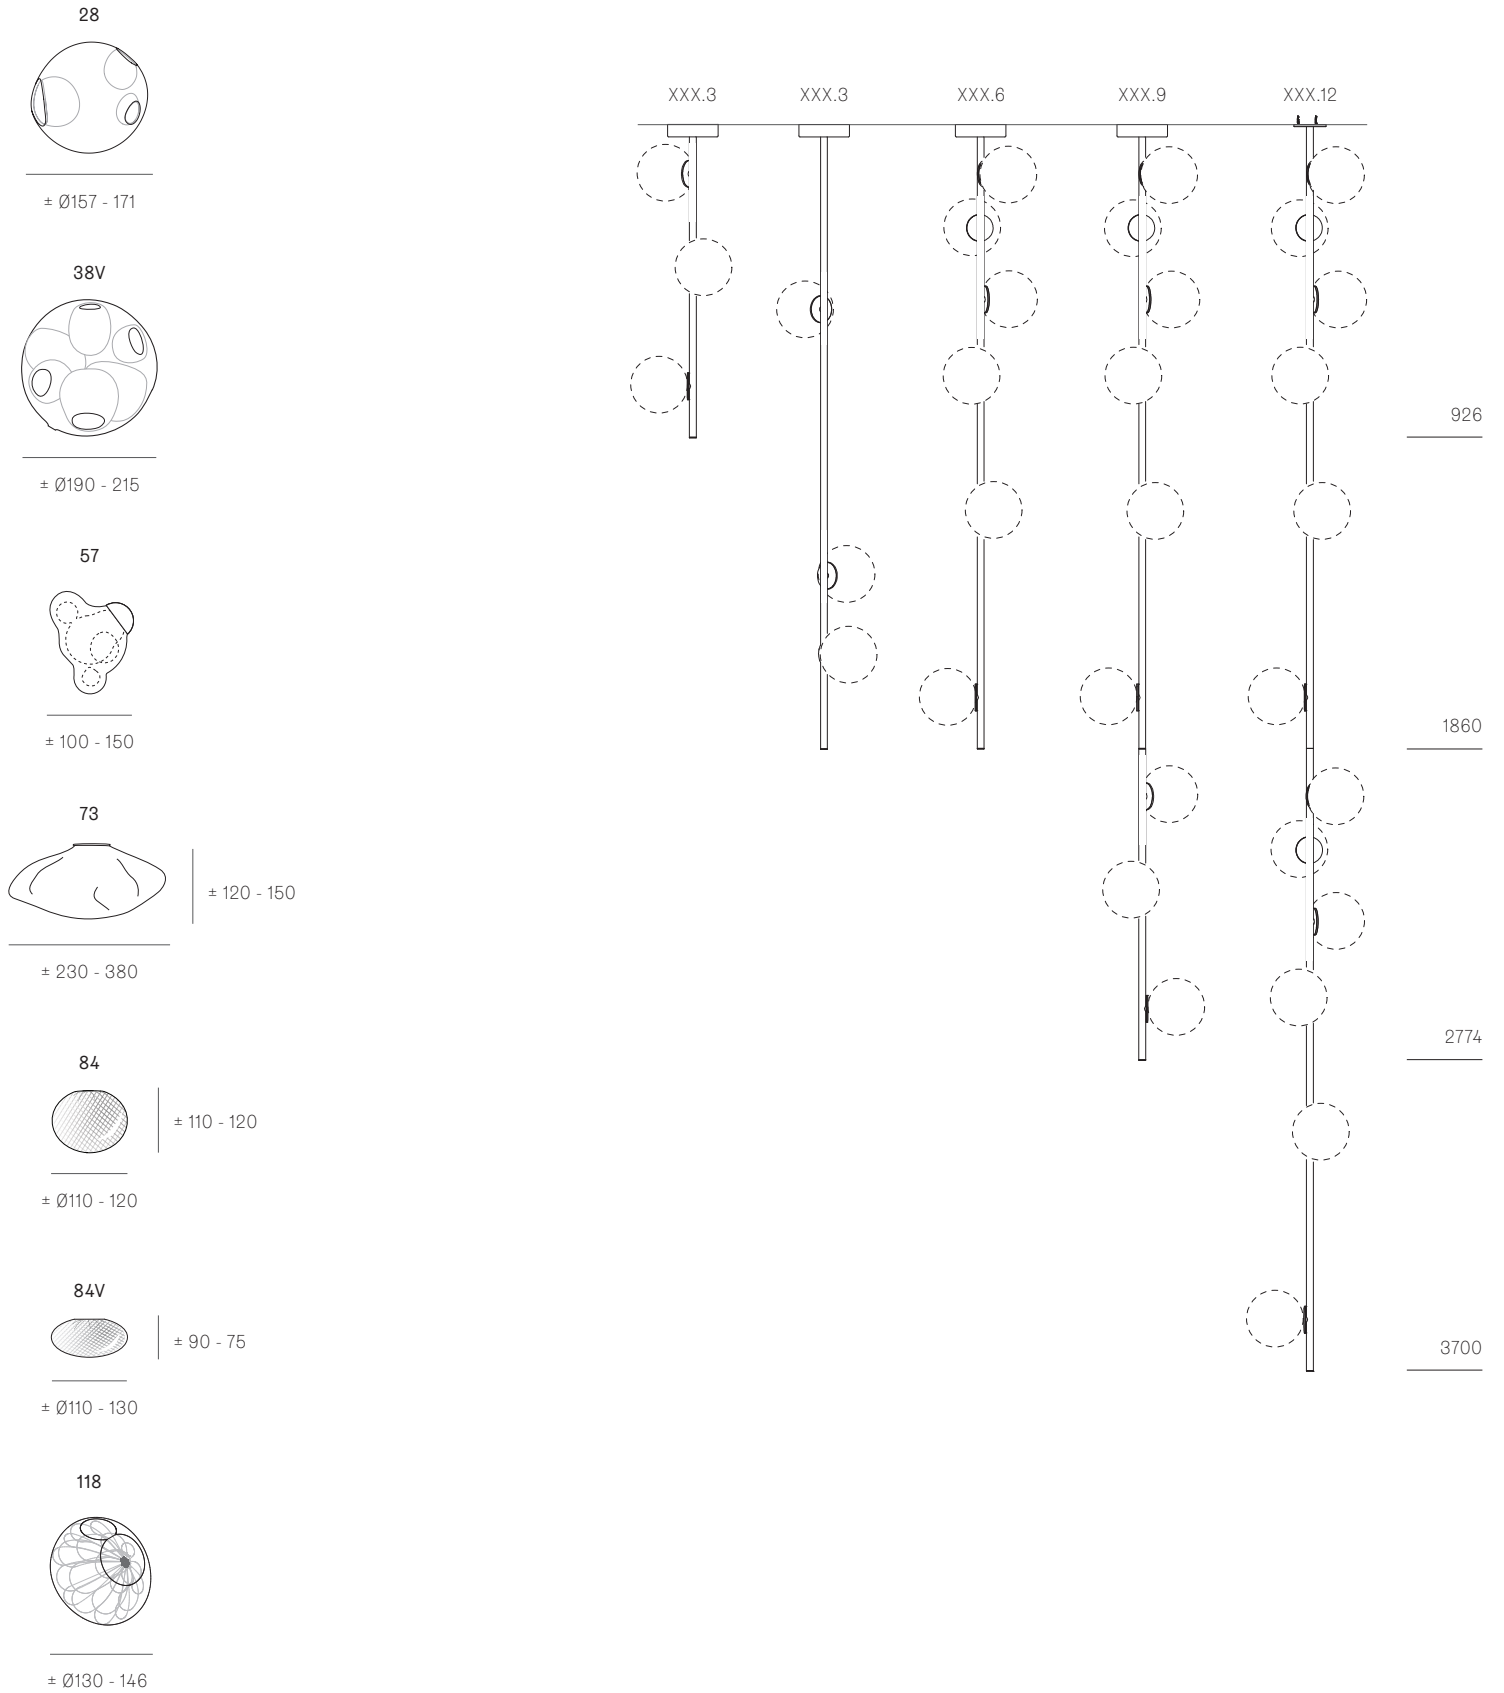

57: US D796732
EU 002268581-0001 to 0006

73: US D762,323 S
EU 002633230-0001 - 0003

84: EU 003611144-0001 to 0004

118: Worldwide patents pending.

Certifications

Weight (kg)

| | XXX.3 (900mm) | XXX.3 (1800mm) | XXX.6 (1800mm) | XXX.9 (2700mm) | XXX.12 (3700mm) |
|------------|------------------|-------------------|-------------------|-------------------|--------------------|
| 28 | 4.7 | 5.7 | 9.4 | 15.1 | 18.8 |
| 38V | 7.1 | 8.2 | 14.3 | 22.5 | 28.6 |
| 57 | 5.2 | 6.3 | 10.5 | 16.7 | 21 |
| 73 | 6.2 | 8.9 | 15.7 | 25.5 | 36.8 |
| 84 | 6.5 | 7.5 | 12.9 | 20.4 | 25.9 |
| 84V | 7.4 | 8.4 | 14.8 | 23.3 | 29.7 |
| 118 | 7.5 | 8.5 | 15 | 22.6 | 30.1 |

All dimensions are in millimeters (mm) unless otherwise specified.