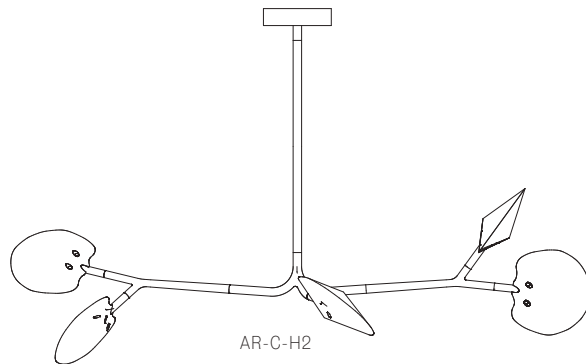

± 160 - 190mm

Image shown above 16.9a.1, 500mm extender

Mounting	Ceiling mounted
Glass Colours	Grey 1, grey 2, white 1, white 2
Lamp	1W LED, 2700K, 100lm (2500K and 3000K options available)
Extenders	Available in 150mm, 250mm, 500mm, 1200mm, 750mm (attached with 2 pendants). Up to 2500mm drop
Finish	Black powder coated
Materials	Poured glass, black powder coated stainless steel armature, electrical components, matte black canopy
Power Supply	Integral Bocci recommends remote mounting power supplies for ease of long-term maintenance.
Environment	Indoor, dry location. IP20
Note	Optional levelling pendant anchor kit included. Every single Bocci product is handmade. They are blown, poured, carved, polished, packed and dispatched directly by us. As such, no two products are identical; they are individual, irregular expressions of our research.
Patent #	CAN 16234 US D754,911 EU 002687774 - 0001 to 0012

Certifications

Weight (kg)

16.5a.1	16.7
16.8a.1	26.6
16.8a.2	28.2
16.9a.1	25.8
16.9a.2	29.5
16.11a.1	38.1
16.11a.2	36.2
16.13a.1	42.9
16.17a.1	55.7

Each product is unique, there may be a variance in the weight up to 10%.

16.5A.1

All dimensions are in millimeters (mm) unless otherwise specified.

16.8A.1

ROOM

Specifications

16.8A.2

All dimensions are in millimeters (mm) unless otherwise specified.

Minimum
835 with
500
extender
Maximum
2500 drop

AR-C-H2

AR-C-3L

AR-C-4L

16.9A.1

Minimum
1000
with 500
extender
Maximum
2500 drop

AR-C-3B

AR-C-2L

AR-C-H3