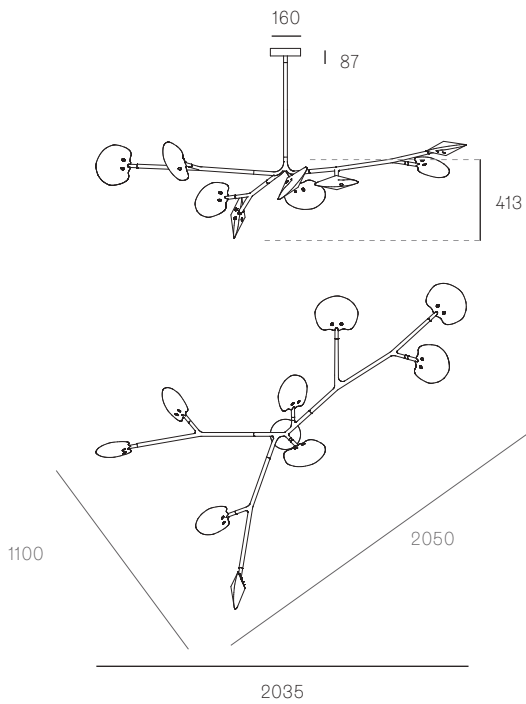

± 160 - 190mm

Image shown above 16.9a.1, 500mm extender

Mounting	Ceiling mounted
Glass Colours	Grey 1, grey 2, white 1, white 2
Lamp	1W LED, 2700K, 100lm (2500K and 3000K options available)
Extenders	Available in 150mm, 250mm, 500mm, 1200mm, 750mm (attached with 2 pendants). Up to 2500mm drop
Finish	Black powder coated
Materials	Poured glass, black powder coated stainless steel armature, electrical components, matte black canopy
Power Supply	Integral Bocci recommends remote mounting power supplies for ease of long-term maintenance.
Environment	Indoor, dry location. IP20
Note	Optional levelling pendant anchor kit included. Every single Bocci product is handmade. They are blown, poured, carved, polished, packed and dispatched directly by us. As such, no two products are identical; they are individual, irregular expressions of our research.
Patent #	CAN 16234 US D754,911 EU 002687774 - 0001 to 0012

16.5A.1

All dimensions are in millimeters (mm) unless otherwise specified.

16.8A.1

ROOM

Specifications

16.8A.2

All dimensions are in millimeters (mm) unless otherwise specified.

Minimum
835 with
500
extender
Maximum
2500 drop

AR-C-H2

AR-C-3L

AR-C-4L

16.9A.1

Minimum
1000
with 500
extender
Maximum
2500 drop

AR-C-3B

AR-C-2L

AR-C-H3

AR-C-2L

1100

2050

2035

1700

16.9A.2

All dimensions are in millimeters (mm) unless otherwise specified.

16.11A.1