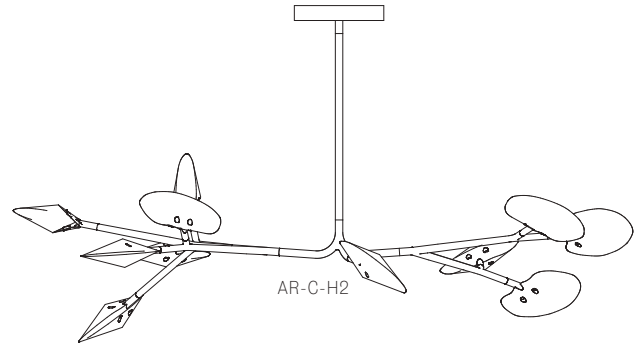

16.11A.2

All dimensions are in millimeters (mm) unless otherwise specified.