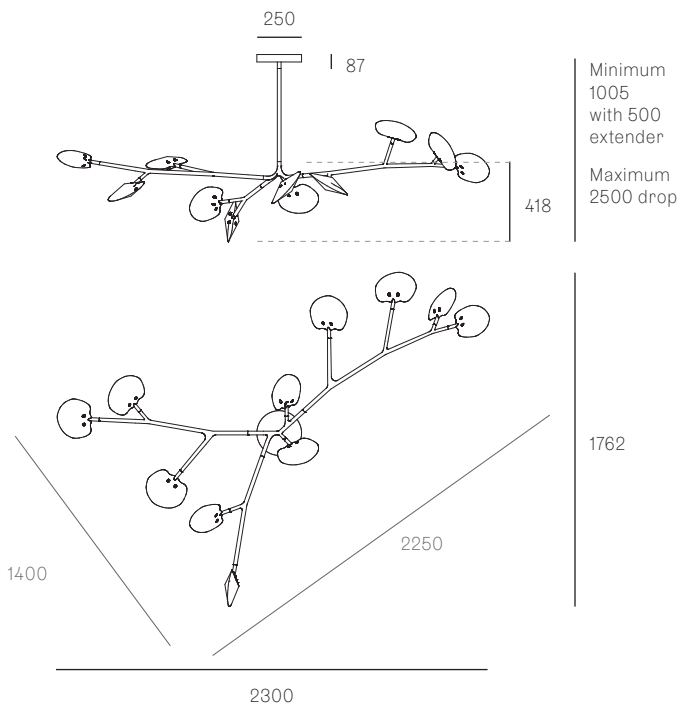

± 160 - 190mm

Image shown above 16.9a.1, 500mm extender

Mounting	Ceiling mounted
Glass Colours	Grey 1, grey 2, white 1, white 2
Lamp	1W LED, 2700K, 100lm (2500K and 3000K options available)
Extenders	Available in 150mm, 250mm, 500mm, 1200mm, 750mm (attached with 2 pendants). Up to 2500mm drop
Finish	Black powder coated
Materials	Poured glass, black powder coated stainless steel armature, electrical components, matte black canopy
Power Supply	Integral Bocci recommends remote mounting power supplies for ease of long-term maintenance.
Environment	Indoor, dry location. IP20
Note	Optional levelling pendant anchor kit included. Every single Bocci product is handmade. They are blown, poured, carved, polished, packed and dispatched directly by us. As such, no two products are identical; they are individual, irregular expressions of our research.
Patent #	CAN 16234 US D754,911 EU 002687774 - 0001 to 0012

AR-C-H2

AR-C-3L

AR-C-4L

16.9A.1

Minimum
1000
with 500
extender
Maximum
2500 drop

AR-C-3B

AR-C-2L

AR-C-H3

AR-C-2L

1100

2050

2035

1700

16.9A.2

All dimensions are in millimeters (mm) unless otherwise specified.

16.11A.1

16.11A.2

All dimensions are in millimeters (mm) unless otherwise specified.

16.13A.1

16.17A.1

All dimensions are in millimeters (mm) unless otherwise specified.