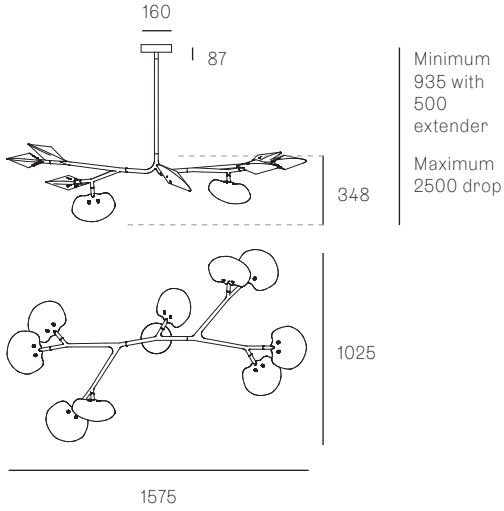

± 160 - 190mm

Image shown above 16.9a.1, 500mm extender

Mounting	Ceiling mounted
Glass Colours	Grey 1, grey 2, white 1, white 2
Lamp	1W LED, 2700K, 100lm (2500K and 3000K options available)
Extenders	Available in 150mm, 250mm, 500mm, 1200mm, 750mm (attached with 2 pendants). Up to 2500mm drop
Finish	Black powder coated
Materials	Poured glass, black powder coated stainless steel armature, electrical components, matte black canopy
Power Supply	Integral Bocci recommends remote mounting power supplies for ease of long-term maintenance.
Environment	Indoor, dry location. IP20
Note	Optional levelling pendant anchor kit included. Every single Bocci product is handmade. They are blown, poured, carved, polished, packed and dispatched directly by us. As such, no two products are identical; they are individual, irregular expressions of our research.
Patent #	CAN 16234 US D754,911 EU 002687774 - 0001 to 0012

AR-C-H2

AR-C-3L

AR-C-4L

16.9A.1

Minimum
1000
with 500
extender
Maximum
2500 drop

AR-C-3B

AR-C-2L

AR-C-H3

AR-C-2L

1100

2050

2035

1700

16.9A.2

All dimensions are in millimeters (mm) unless otherwise specified.

16.11A.1

16.11A.2

All dimensions are in millimeters (mm) unless otherwise specified.

16.13A.1

16.17A.1

All dimensions are in millimeters (mm) unless otherwise specified.