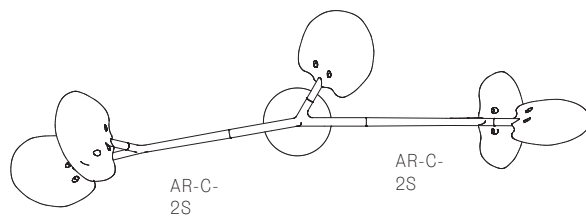

± 160 - 190mm

Image shown above 16.9a.1, 500mm extender

Mounting	Ceiling mounted
Glass Colours	Grey 1, grey 2, white 1, white 2
Lamp	1W LED, 2700K, 100lm (2500K and 3000K options available)
Extenders	Available in 150mm, 250mm, 500mm, 1200mm, 750mm (attached with 2 pendants). Up to 2500mm drop
Finish	Black powder coated
Materials	Poured glass, black powder coated stainless steel armature, electrical components, matte black canopy
Power Supply	Integral Bocci recommends remote mounting power supplies for ease of long-term maintenance.
Environment	Indoor, dry location. IP20
Note	Optional levelling pendant anchor kit included. Every single Bocci product is handmade. They are blown, poured, carved, polished, packed and dispatched directly by us. As such, no two products are identical; they are individual, irregular expressions of our research.
Patent #	CAN 16234 US D754,911 EU 002687774 - 0001 to 0012

Certifications

Weight (kg)

16.5a.1	16.7
16.8a.1	26.6
16.8a.2	28.2
16.9a.1	25.8
16.9a.2	29.5
16.11a.1	38.1
16.11a.2	36.2
16.13a.1	42.9
16.17a.1	55.7

Each product is unique, there may be a variance in the weight up to 10%.

16.5A.1

All dimensions are in millimeters (mm) unless otherwise specified.

16.8A.1

ROOM

Specifications

16.8A.2

All dimensions are in millimeters (mm) unless otherwise specified.

Minimum
835 with
500
extender
Maximum
2500 drop

AR-C-2L

1100

2050

2035

1700

16.9A.2

All dimensions are in millimeters (mm) unless otherwise specified.

16.11A.1