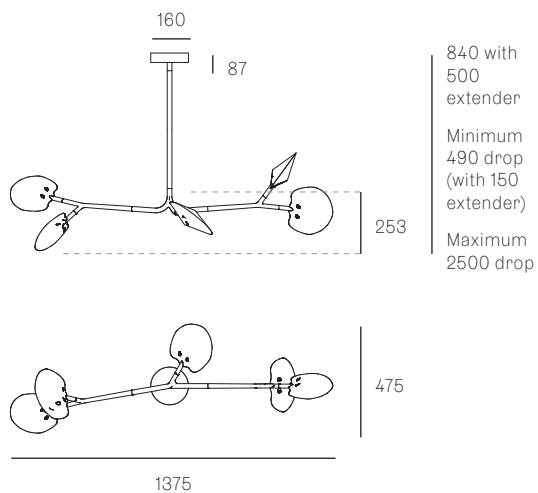

± 160 - 190mm

Image shown above 16.9a.1, 500mm extender

Mounting	Ceiling mounted
Glass Colours	Grey 1, grey 2, white 1, white 2
Lamp	1W LED, 2700K, 100lm (2500K and 3000K options available)
Extenders	Available in 150mm, 250mm, 500mm, 1200mm, 750mm (attached with 2 pendants). Up to 2500mm drop
Finish	Black powder coated
Materials	Poured glass, black powder coated stainless steel armature, electrical components, matte black canopy
Power Supply	Integral Bocci recommends remote mounting power supplies for ease of long-term maintenance.
Environment	Indoor, dry location. IP20
Note	Optional levelling pendant anchor kit included. Every single Bocci product is handmade. They are blown, poured, carved, polished, packed and dispatched directly by us. As such, no two products are identical; they are individual, irregular expressions of our research.
Patent #	CAN 16234 US D754,911 EU 002687774 - 0001 to 0012

Certifications

Weight (kg)

16.5a.1	16.7
16.8a.1	26.6
16.8a.2	28.2
16.9a.1	25.8
16.9a.2	29.5
16.11a.1	38.1
16.11a.2	36.2
16.13a.1	42.9
16.17a.1	55.7

Each product is unique, there may be a variance in the weight up to 10%.

16.5A.1

All dimensions are in millimeters (mm) unless otherwise specified.

16.8A.1

ROOM

Specifications

16.8A.2

All dimensions are in millimeters (mm) unless otherwise specified.

Minimum
835 with
500
extender
Maximum
2500 drop

AR-C-2L

1100

2050

2035

1700

16.9A.2

All dimensions are in millimeters (mm) unless otherwise specified.

16.11A.1