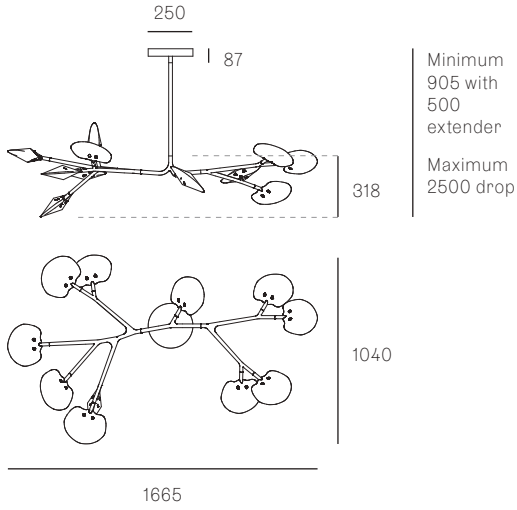

± 160 - 190mm

Image shown above 16.9a.1, 500mm extender

Mounting	Ceiling mounted
Glass Colours	Grey 1, grey 2, white 1, white 2
Lamp	1W LED, 2700K, 100lm (2500K and 3000K options available)
Extenders	Available in 150mm, 250mm, 500mm, 1200mm, 750mm (attached with 2 pendants). Up to 2500mm drop
Finish	Black powder coated
Materials	Poured glass, black powder coated stainless steel armature, electrical components, matte black canopy
Power Supply	Integral Bocci recommends remote mounting power supplies for ease of long-term maintenance.
Environment	Indoor, dry location. IP20
Note	Optional levelling pendant anchor kit included. Every single Bocci product is handmade. They are blown, poured, carved, polished, packed and dispatched directly by us. As such, no two products are identical; they are individual, irregular expressions of our research.
Patent #	CAN 16234 US D754,911 EU 002687774 - 0001 to 0012

AR-C-H2

AR-C-3L

AR-C-4L

16.9A.1

Minimum
1000
with 500
extender
Maximum
2500 drop

AR-C-3B

AR-C-2L

AR-C-H3

AR-C-2L

1100

2050

2035

1700

16.9A.2

All dimensions are in millimeters (mm) unless otherwise specified.

16.11A.1

16.11A.2

All dimensions are in millimeters (mm) unless otherwise specified.

16.13A.1

16.17A.1

All dimensions are in millimeters (mm) unless otherwise specified.