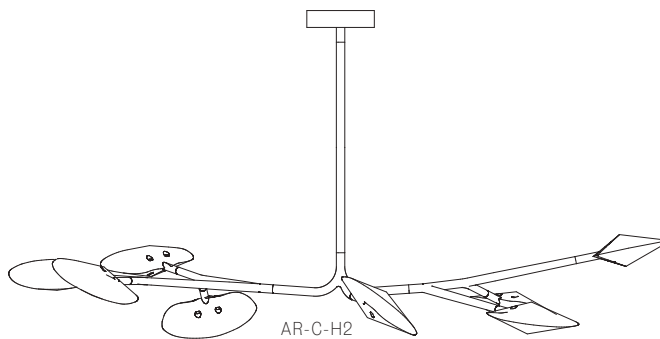

± 160 - 190mm

Image shown above 16.9a.1, 500mm extender

Mounting	Ceiling mounted
Glass Colours	Grey 1, grey 2, white 1, white 2
Lamp	1W LED, 2700K, 100lm (2500K and 3000K options available)
Extenders	Available in 150mm, 250mm, 500mm, 1200mm, 750mm (attached with 2 pendants). Up to 2500mm drop
Finish	Black powder coated
Materials	Poured glass, black powder coated stainless steel armature, electrical components, matte black canopy
Power Supply	Integral Bocci recommends remote mounting power supplies for ease of long-term maintenance.
Environment	Indoor, dry location. IP20
Note	Optional levelling pendant anchor kit included. Every single Bocci product is handmade. They are blown, poured, carved, polished, packed and dispatched directly by us. As such, no two products are identical; they are individual, irregular expressions of our research.
Patent #	CAN 16234 US D754,911 EU 002687774 - 0001 to 0012

Certifications

Weight (kg)

16.5a.1	16.7
16.8a.1	26.6
16.8a.2	28.2
16.9a.1	25.8
16.9a.2	29.5
16.11a.1	38.1
16.11a.2	36.2
16.13a.1	42.9
16.17a.1	55.7

Each product is unique, there may be a variance in the weight up to 10%.

16.5A.1

All dimensions are in millimeters (mm) unless otherwise specified.

16.8A.1

ROOM

Specifications

16.8A.2

All dimensions are in millimeters (mm) unless otherwise specified.

Minimum
835 with
500
extender
Maximum
2500 drop

AR-C-H2

AR-C-3L

AR-C-4L

16.9A.1

Minimum
1000
with 500
extender
Maximum
2500 drop

AR-C-3B

AR-C-2L

AR-C-H3