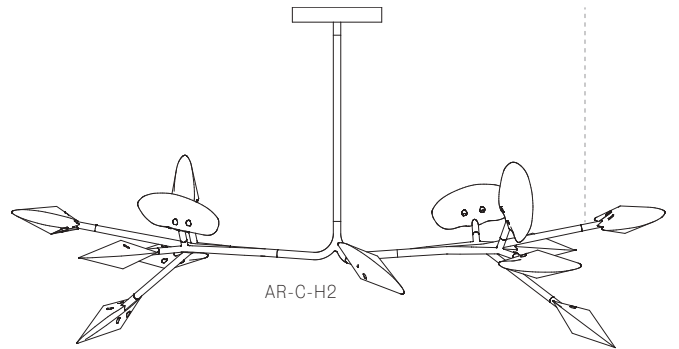

16.11A.2

All dimensions are in millimeters (mm) unless otherwise specified.

16.13A.1