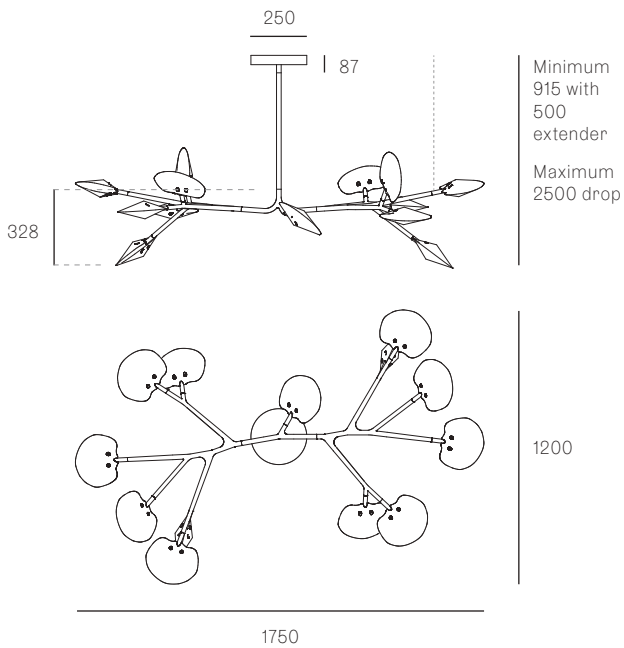

± 160 - 190mm

Image shown above 16.9a.1, 500mm extender

Mounting	Ceiling mounted
Glass Colours	Grey 1, grey 2, white 1, white 2
Lamp	1W LED, 2700K, 100lm (2500K and 3000K options available)
Extenders	Available in 150mm, 250mm, 500mm, 1200mm, 750mm (attached with 2 pendants). Up to 2500mm drop
Finish	Black powder coated
Materials	Poured glass, black powder coated stainless steel armature, electrical components, matte black canopy
Power Supply	Integral Bocci recommends remote mounting power supplies for ease of long-term maintenance.
Environment	Indoor, dry location. IP20
Note	Optional levelling pendant anchor kit included. Every single Bocci product is handmade. They are blown, poured, carved, polished, packed and dispatched directly by us. As such, no two products are identical; they are individual, irregular expressions of our research.
Patent #	CAN 16234 US D754,911 EU 002687774 - 0001 to 0012

AR-C-H2

AR-C-3L

AR-C-4L

16.9A.1

Minimum
1000
with 500
extender
Maximum
2500 drop

AR-C-3B

AR-C-2L

AR-C-H3

AR-C-2L

1100

2050

2035

1700

16.9A.2

All dimensions are in millimeters (mm) unless otherwise specified.

16.11A.1

16.11A.2

All dimensions are in millimeters (mm) unless otherwise specified.

16.13A.1

16.17A.1

All dimensions are in millimeters (mm) unless otherwise specified.