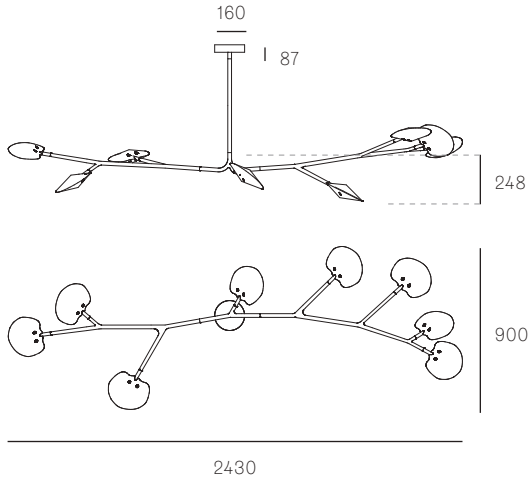

± 160 - 190mm

Image shown above 16.9a.1, 500mm extender

Mounting	Ceiling mounted
Glass Colours	Grey 1, grey 2, white 1, white 2
Lamp	1W LED, 2700K, 100lm (2500K and 3000K options available)
Extenders	Available in 150mm, 250mm, 500mm, 1200mm, 750mm (attached with 2 pendants). Up to 2500mm drop
Finish	Black powder coated
Materials	Poured glass, black powder coated stainless steel armature, electrical components, matte black canopy
Power Supply	Integral Bocci recommends remote mounting power supplies for ease of long-term maintenance.
Environment	Indoor, dry location. IP20
Note	Optional levelling pendant anchor kit included. Every single Bocci product is handmade. They are blown, poured, carved, polished, packed and dispatched directly by us. As such, no two products are identical; they are individual, irregular expressions of our research.
Patent #	CAN 16234 US D754,911 EU 002687774 - 0001 to 0012

16.5A.1

All dimensions are in millimeters (mm) unless otherwise specified.

16.8A.1

ROOM

Specifications

16.8A.2

All dimensions are in millimeters (mm) unless otherwise specified.

Minimum
835 with
500
extender
Maximum
2500 drop

AR-C-H2

AR-C-3L

AR-C-4L

16.9A.1

Minimum
1000
with 500
extender
Maximum
2500 drop

AR-C-3B

AR-C-2L

AR-C-H3

AR-C-2L

1100

2050

2035

1700

16.9A.2

All dimensions are in millimeters (mm) unless otherwise specified.

16.11A.1