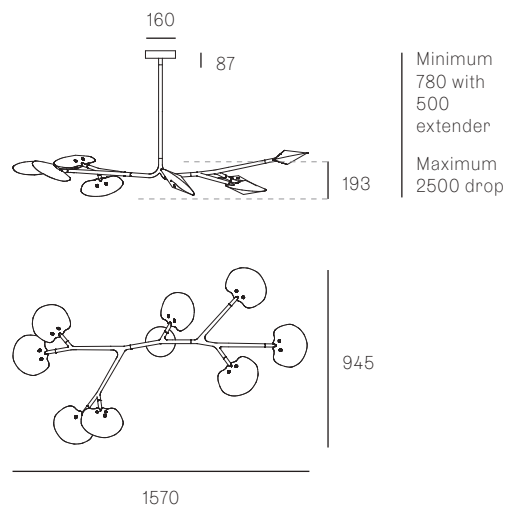

± 160 - 190mm

Image shown above 16.9a.1, 500mm extender

Mounting	Ceiling mounted
Glass Colours	Grey 1, grey 2, white 1, white 2
Lamp	1W LED, 2700K, 100lm (2500K and 3000K options available)
Extenders	Available in 150mm, 250mm, 500mm, 1200mm, 750mm (attached with 2 pendants). Up to 2500mm drop
Finish	Black powder coated
Materials	Poured glass, black powder coated stainless steel armature, electrical components, matte black canopy
Power Supply	Integral Bocci recommends remote mounting power supplies for ease of long-term maintenance.
Environment	Indoor, dry location. IP20
Note	Optional levelling pendant anchor kit included. Every single Bocci product is handmade. They are blown, poured, carved, polished, packed and dispatched directly by us. As such, no two products are identical; they are individual, irregular expressions of our research.
Patent #	CAN 16234 US D754,911 EU 002687774 - 0001 to 0012

Certifications

Weight (kg)

16.5a.1	16.7
16.8a.1	26.6
16.8a.2	28.2
16.9a.1	25.8
16.9a.2	29.5
16.11a.1	38.1
16.11a.2	36.2
16.13a.1	42.9
16.17a.1	55.7

Each product is unique, there may be a variance in the weight up to 10%.

16.5A.1

All dimensions are in millimeters (mm) unless otherwise specified.

16.8A.1

ROOM

Specifications

16.8A.2

All dimensions are in millimeters (mm) unless otherwise specified.

Minimum
835 with
500
extender
Maximum
2500 drop

AR-C-2L

1100

2050

2035

1700

16.9A.2

All dimensions are in millimeters (mm) unless otherwise specified.

16.11A.1