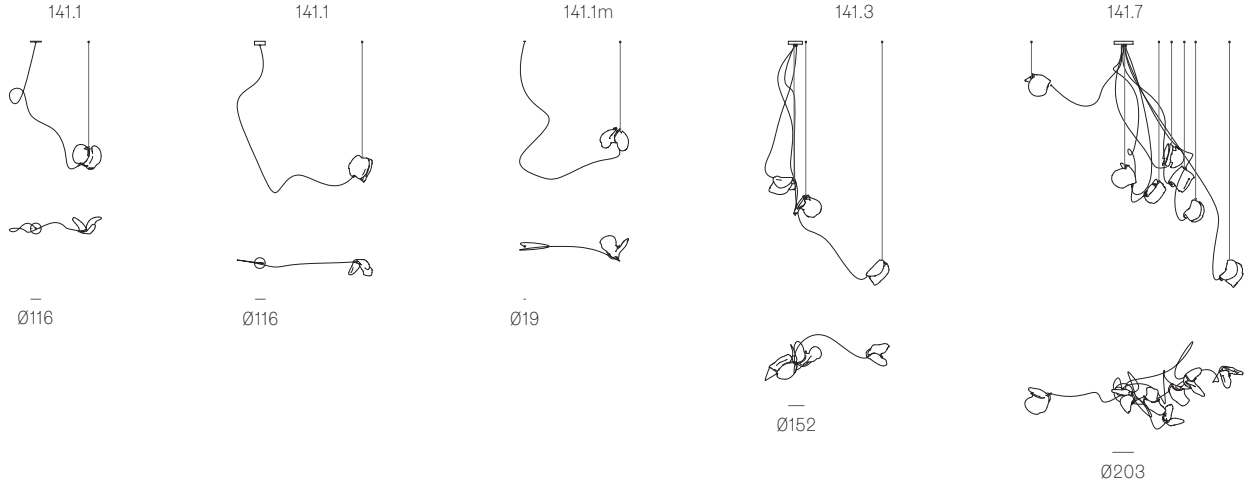

Image shown above 141.13 with round canopy

± 250 - 380mm

<b>Series</b>	141
<b>Mounting</b>	Ceiling mounted
<b>Glass Colours</b>	Clear
<b>Lamp</b>	2W LED, 2500K, 185lm
<b>Sculptural Cable</b>	3000mm standard / up to 30500mm maximum Adjustable length: 141.1 - 141.7 Non-adjustable Length: 141.13 - 141.61
<b>Cable Finishes</b>	Black or nickel
<b>Anchor Finishes</b>	White, black, brass, brushed nickel
<b>Canopy Finishes</b>	141.1 - 141.7: white, black or brushed nickel canopy 141.1m: white, black, brushed nickel, or brushed brass canopy 141.13 - 141.61: white canopy
<b>Materials</b>	Poured glass, braided metal cable, electrical components, steel canopy
<b>Power Supply</b>	Integral Remote mounted for 141.1m  Bocci recommends remote mounting power supplies for ease of long-term maintenance.
<b>Environment</b>	Indoor, dry location. IP40
<b>Note</b>	Every single Bocci product is handmade. Each one is variously blown, poured, carved, polished, packed and dispatched directly by us. As such, no two products are identical; they are individual, irregular expressions of our research.
<b>Patent #</b>	EU 015095792-0001-0003 Worldwide patents pending.

### Best practices for wiring multiple single pendant fixtures with remote mounted power supplies:

- Multiple single pendant fixtures should be wired in parallel, DO NOT wire in series.
- Bocci recommends a home run line for each fixture location to avoid significant voltage drop.
- Calculations for distance to the power supply, or required wire gauge in order to avoid voltage drop, are the responsibility of the installing party.

### ADJUSTABLE LENGTH

up to 3000  
standard  
up to 30500  
custom

### NON-ADJUSTABLE LENGTH

up to 3000  
standard  
up to 30500  
custom

All dimensions are in millimeters (mm)  
unless otherwise specified.