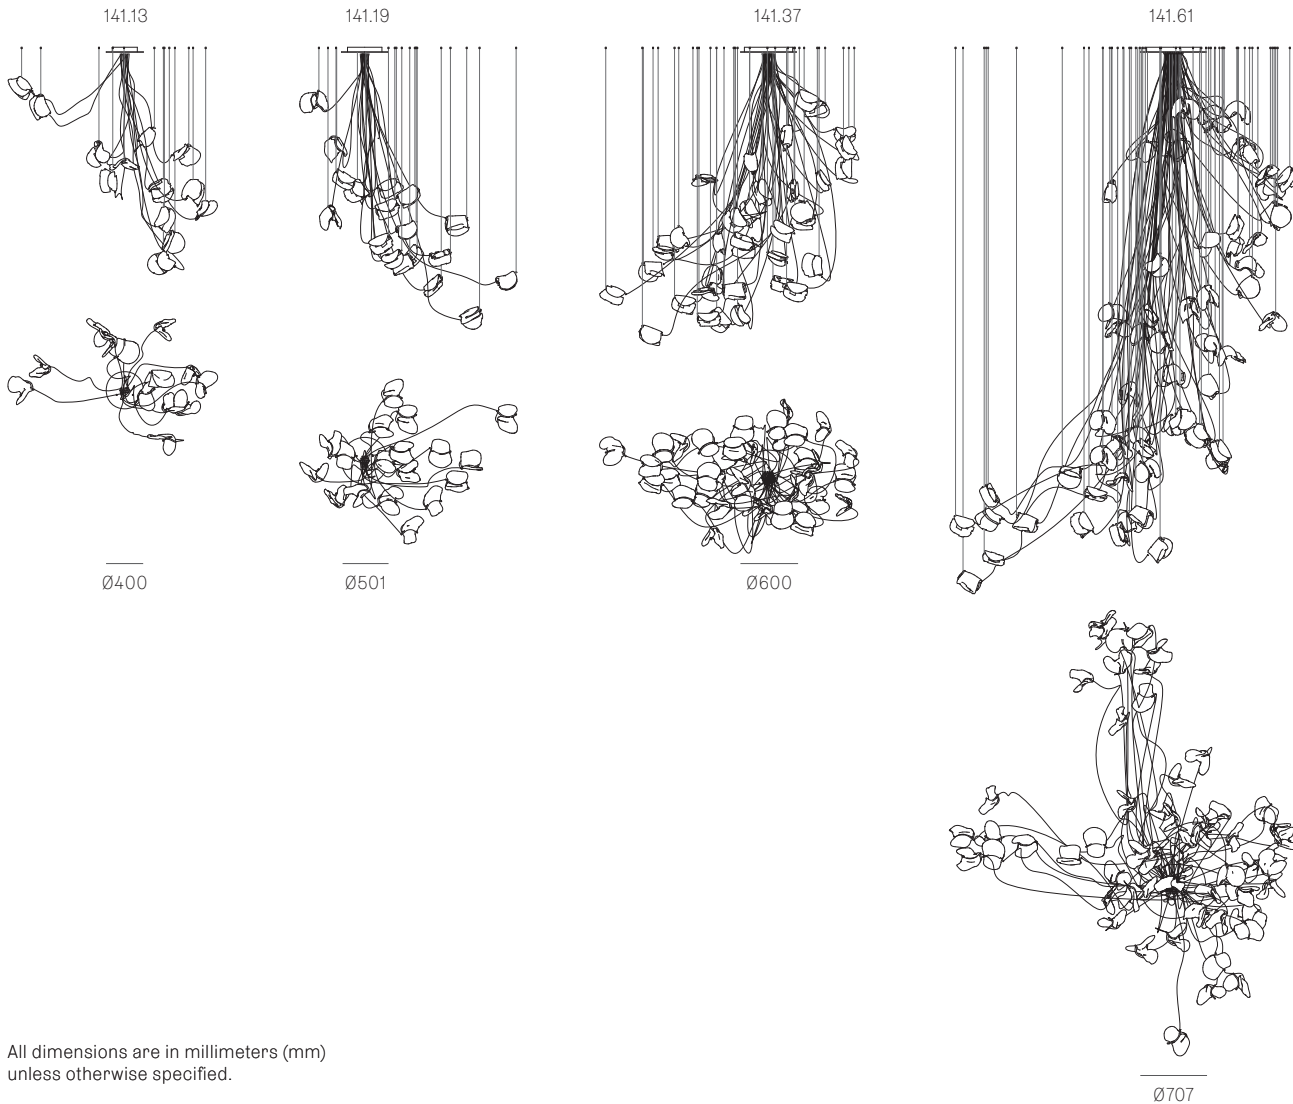

Image shown above 141.13 with round canopy

± 250 - 380mm

<b>Series</b>	141
<b>Mounting</b>	Ceiling mounted
<b>Glass Colours</b>	Clear
<b>Lamp</b>	2W LED, 2500K, 185lm
<b>Sculptural Cable</b>	3000mm standard / up to 30500mm maximum Adjustable length: 141.1 - 141.7 Non-adjustable Length: 141.13 - 141.61
<b>Cable Finishes</b>	Black or nickel
<b>Anchor Finishes</b>	White, black, brass, brushed nickel
<b>Canopy Finishes</b>	141.1 - 141.7: white, black or brushed nickel canopy 141.1m: white, black, brushed nickel, or brushed brass canopy 141.13 - 141.61: white canopy
<b>Materials</b>	Poured glass, braided metal cable, electrical components, steel canopy
<b>Power Supply</b>	Integral Remote mounted for 141.1m  Bocci recommends remote mounting power supplies for ease of long-term maintenance.
<b>Environment</b>	Indoor, dry location. IP40
<b>Note</b>	Every single Bocci product is handmade. Each one is variously blown, poured, carved, polished, packed and dispatched directly by us. As such, no two products are identical; they are individual, irregular expressions of our research.
<b>Patent #</b>	EU 015095792-0001-0003 Worldwide patents pending.

### Best practices for wiring multiple single pendant fixtures with remote mounted power supplies:

- Multiple single pendant fixtures should be wired in parallel, DO NOT wire in series.
- Bocci recommends a home run line for each fixture location to avoid significant voltage drop.
- Calculations for distance to the power supply, or required wire gauge in order to avoid voltage drop, are the responsibility of the installing party.

### ADJUSTABLE LENGTH

up to 3000  
standard  
up to 30500  
custom

### NON-ADJUSTABLE LENGTH

up to 3000  
standard  
up to 30500  
custom

All dimensions are in millimeters (mm)  
unless otherwise specified.