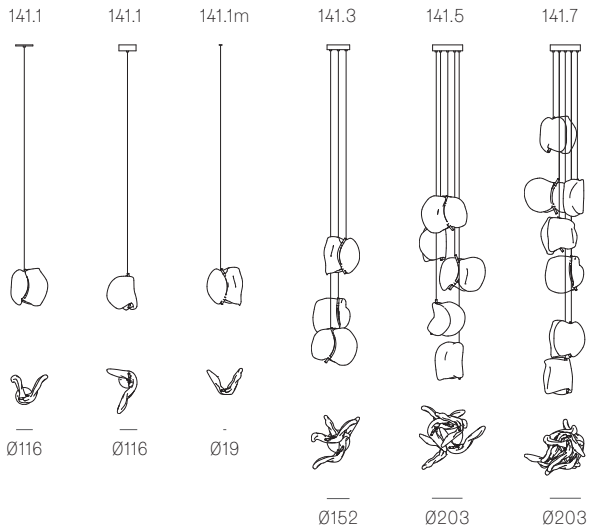

Image shown above 141.5 with round canopy

± 250 - 380mm

Series	141
Mounting	Ceiling mounted
Glass Colours	Clear
Lamp	2W LED, 2500K, 185lm
Coaxial Length	3000mm standard / up to 30500mm maximum Adjustable length: 141.1 - 141.7 Non-adjustable length: 141.11 - 141.28
Canopy Finishes	141.1 - 141.7: white, black or brushed nickel canopy 141.1m: white, black, brushed nickel, or brushed brass canopy 141.11 - 141.28: white canopy
Materials	Poured glass, braided metal coaxial cable, electrical components, steel canopy
Power Supply	Integral Remote mounted for 141.1m Bocci recommends remote mounting power supplies for ease of long-term maintenance.
Environment	Indoor, dry location. IP40
Note	Every single Bocci product is handmade. Each one is variously blown, poured, carved, polished, packed and dispatched directly by us. As such, no two products are identical; they are individual, irregular expressions of our research.
Patent #	EU 015095792-0001-0003 Worldwide patents pending.
Certifications	

Weight (kg)

Round

141.1	6.5
141.3	19.7
141.5	31.4
141.7	44.1
141.11	63
141.20	111.8

Square

141.11	63
141.16	90.3
141.28	154

Rectangle

141.11	62.5
141.16	92.1
141.20	111.6
141.28	154.9

ADJUSTABLE LENGTH

NON-ADJUSTABLE LENGTH

up to 3000
standard
up to 9900
custom

NON-ADJUSTABLE LENGTH

up to 3000
standard
up to 9900
custom

All dimensions are in millimeters (mm) unless otherwise specified.

Best practices for wiring multiple single pendant fixtures with remote mounted power supplies:

- Multiple single pendant fixtures should be wired in parallel. DO NOT wire in series.
- Bocci recommends a home run line for each fixture location to avoid significant voltage drop.
- Calculations for distance to the power supply, or required wire guage in order to avoid voltage drop, are the responsibility of the installing party.