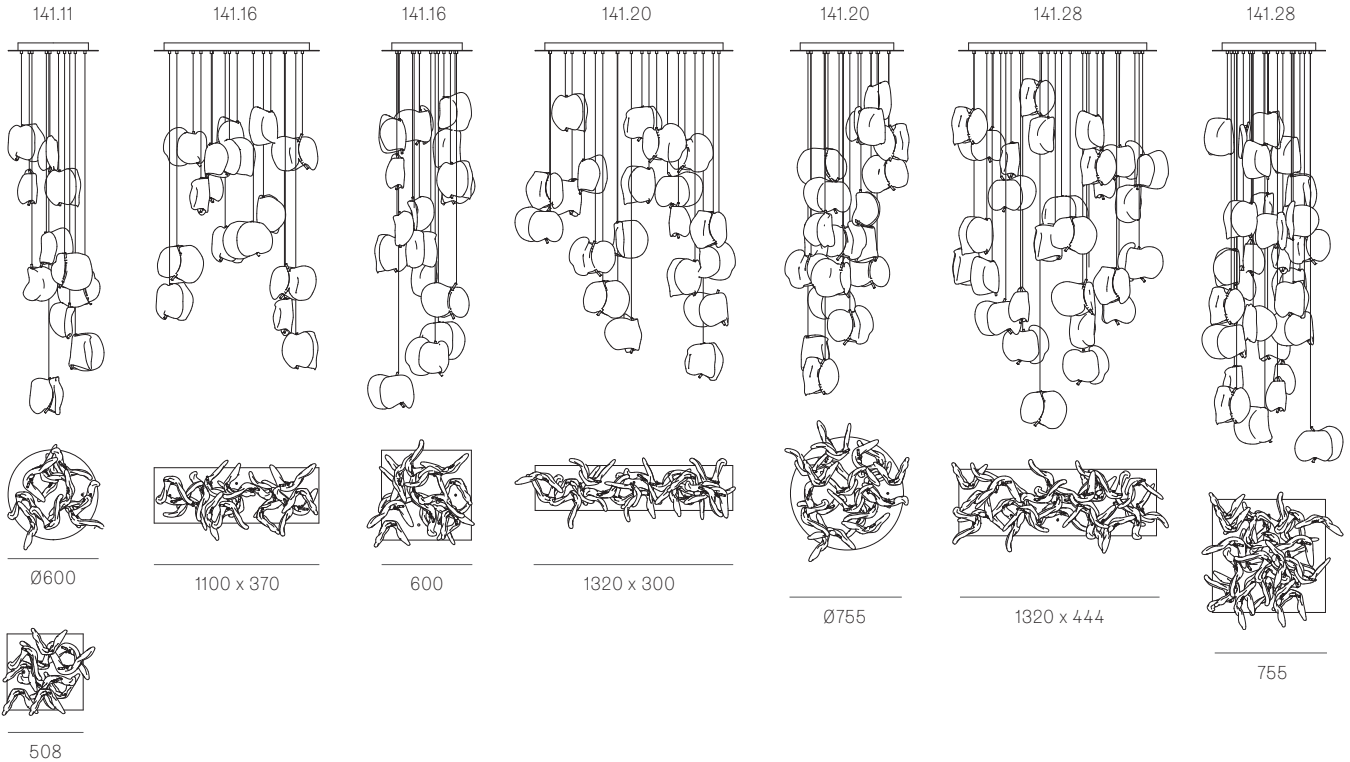

Image shown above 141.5 with round canopy

± 250 - 380mm

Series	141
Mounting	Ceiling mounted
Glass Colours	Clear
Lamp	2W LED, 2500K, 185lm
Coaxial Length	3000mm standard / up to 30500mm maximum Adjustable length: 141.1 - 141.7 Non-adjustable length: 141.11 - 141.28
Canopy Finishes	141.1 - 141.7: white, black or brushed nickel canopy 141.1m: white, black, brushed nickel, or brushed brass canopy 141.11 - 141.28: white canopy
Materials	Poured glass, braided metal coaxial cable, electrical components, steel canopy
Power Supply	Integral Remote mounted for 141.1m Bocci recommends remote mounting power supplies for ease of long-term maintenance.
Environment	Indoor, dry location. IP40
Note	Every single Bocci product is handmade. Each one is variously blown, poured, carved, polished, packed and dispatched directly by us. As such, no two products are identical; they are individual, irregular expressions of our research.
Patent #	EU 015095792-0001-0003 Worldwide patents pending.
Certifications	

Weight (kg)

Round

141.1	6.5
141.3	19.7
141.5	31.4
141.7	44.1
141.11	63
141.20	111.8

Square

141.11	63
141.16	90.3
141.28	154

Rectangle

141.11	62.5
141.16	92.1
141.20	111.6
141.28	154.9

ADJUSTABLE LENGTH

NON-ADJUSTABLE LENGTH

up to 3000
standard
up to 9900
custom

NON-ADJUSTABLE LENGTH

up to 3000
standard
up to 9900
custom

All dimensions are in millimeters (mm) unless otherwise specified.

Best practices for wiring multiple single pendant fixtures with remote mounted power supplies:

- Multiple single pendant fixtures should be wired in parallel. DO NOT wire in series.
- Bocci recommends a home run line for each fixture location to avoid significant voltage drop.
- Calculations for distance to the power supply, or required wire guage in order to avoid voltage drop, are the responsibility of the installing party.