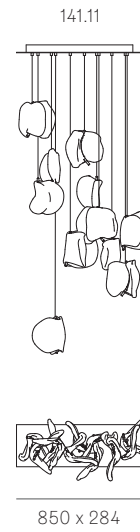

Image shown above 141.5 with round canopy

± 250 - 380mm

Series	141
Mounting	Ceiling mounted
Glass Colours	Clear
Lamp	2W LED, 2500K, 185lm
Coaxial Length	3000mm standard / up to 30500mm maximum Adjustable length: 141.1 - 141.7 Non-adjustable length: 141.11 - 141.28
Canopy Finishes	141.1 - 141.7: white, black or brushed nickel canopy 141.1m: white, black, brushed nickel, or brushed brass canopy 141.11 - 141.28: white canopy
Materials	Poured glass, braided metal coaxial cable, electrical components, steel canopy
Power Supply	Integral Remote mounted for 141.1m Bocci recommends remote mounting power supplies for ease of long-term maintenance.
Environment	Indoor, dry location. IP40
Note	Every single Bocci product is handmade. Each one is variously blown, poured, carved, polished, packed and dispatched directly by us. As such, no two products are identical; they are individual, irregular expressions of our research.
Patent #	EU 015095792-0001-0003 Worldwide patents pending.
Certifications	

Weight (kg)

Round

141.1	6.5
141.3	19.7
141.5	31.4
141.7	44.1
141.11	63
141.20	111.8

Square

141.11	63
141.16	90.3
141.28	154

Rectangle

141.11	62.5
141.16	92.1
141.20	111.6
141.28	154.9

ADJUSTABLE LENGTH

NON-ADJUSTABLE LENGTH

up to 3000
standard
up to 9900
custom

NON-ADJUSTABLE LENGTH

up to 3000
standard
up to 9900
custom

All dimensions are in millimeters (mm) unless otherwise specified.

Best practices for wiring multiple single pendant fixtures with remote mounted power supplies: