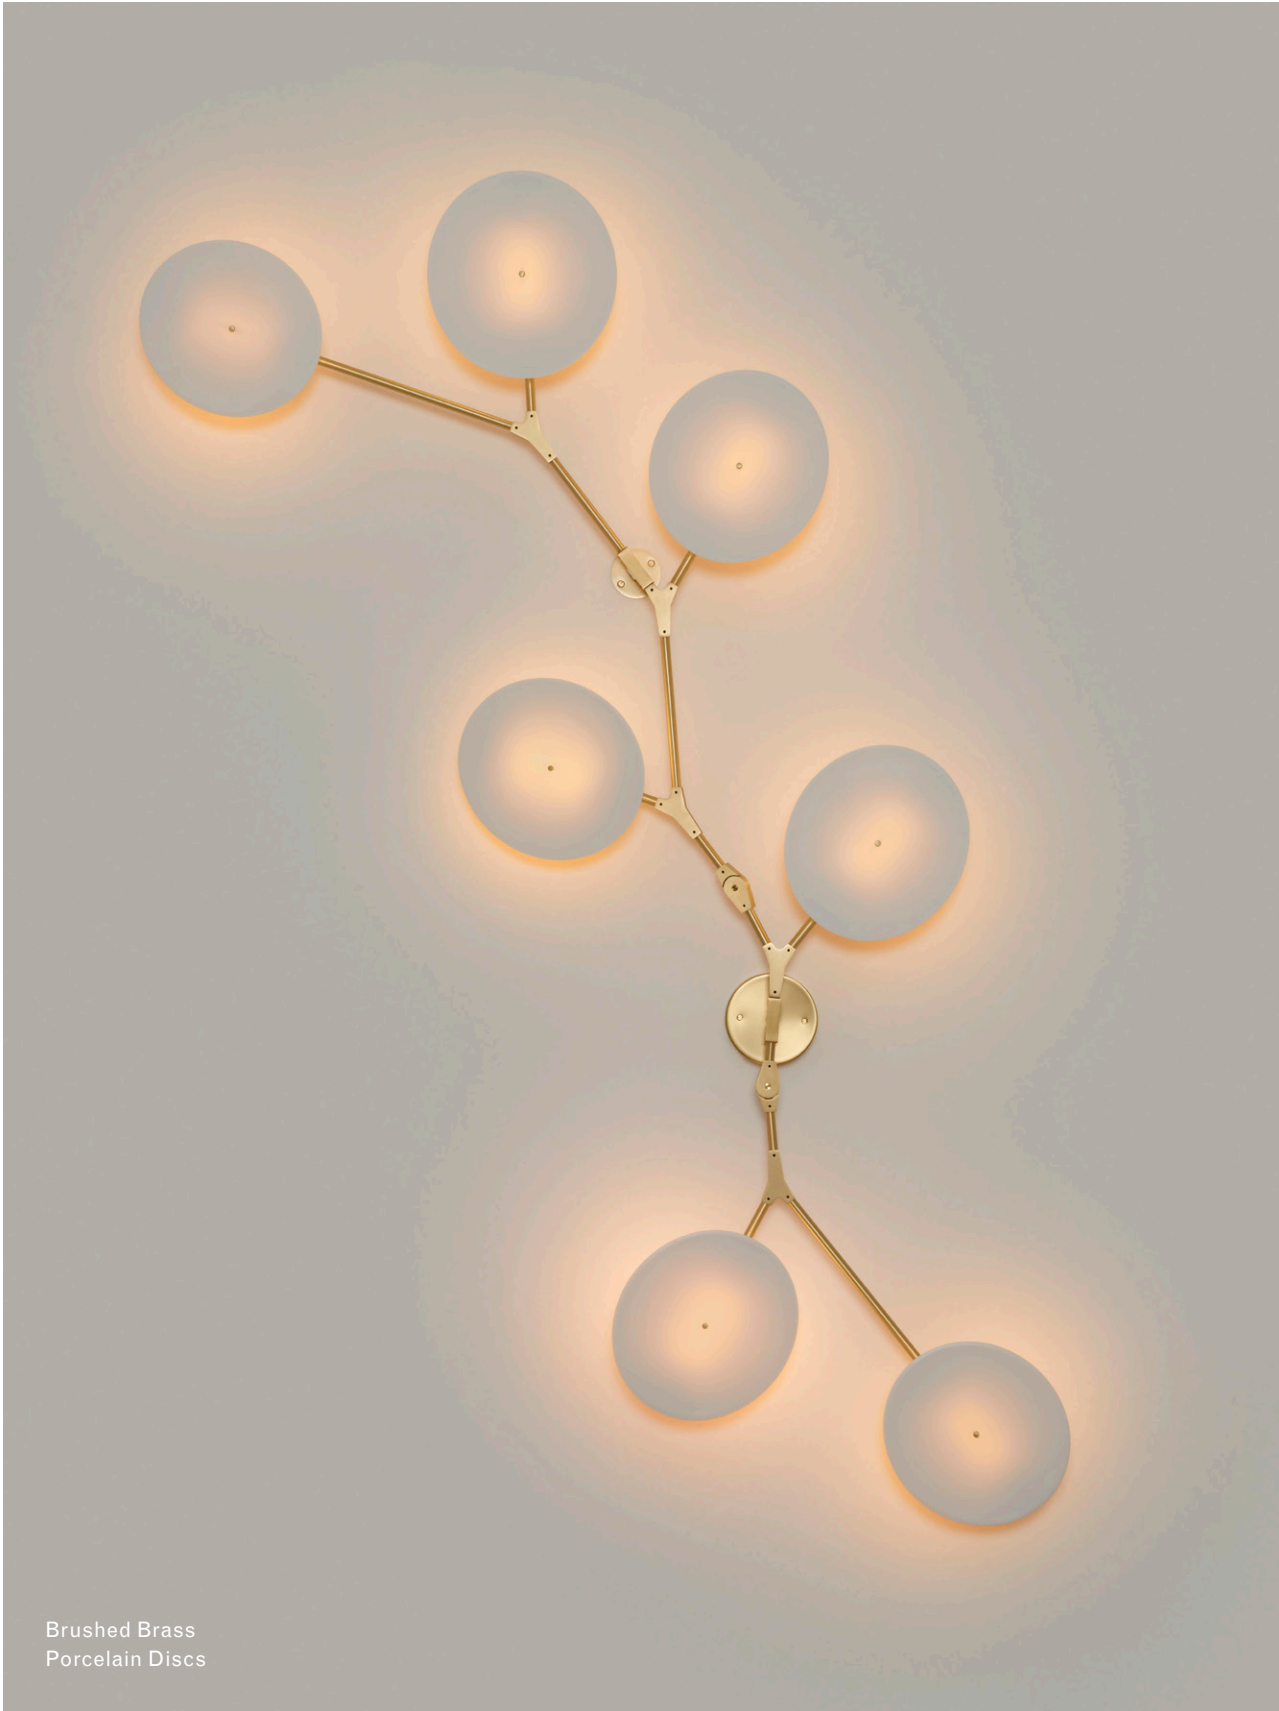

ROOM

WWW.ROOMONLINE.COM

Brushed Brass
Porcelain Discs

Front

Top

Side

Finish Palette

Specifications

DIMENSIONS

Height: 75in / 190cm

Width: 46in / 116cm

Depth: 7in / 18cm

Weight: 21lb / 10kg

MOUNTING

Ø5in x H1.5in Backplate and Ø2.75 x H.25in mounting plate with fixed post

MATERIALS

Machined brass and porcelain, earthenware, or hammered bronze

BULBS

24v / 2w / 2700k / dimmable integrated LED*, transformer provided

Maximum Fixture Wattage: 14w

*Replacement bulbs available exclusively through Lindsey Adelman Studio

UL, cUL (120V) Certified

Inspiration

Branching Disc was a natural evolution of Branching Bubble, and an exercise in new ways of spreading light throughout a room. Shade options include wafer-thin slices of porcelain that filter light like afternoon sun through a canopy, lightweight hammered bronze domes that reflect and refract light, and hand-formed earthenware shades that give a soft yet graphic glow.