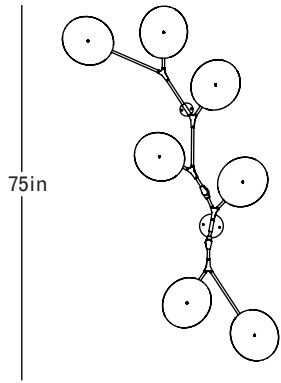

ROOM

WWW.ROOMONLINE.COM

Brushed Brass
Porcelain Discs

Front

Top

Side

Finish Palette

Specifications

DIMENSIONS

Height: 75in / 190cm

Width: 46in / 116cm

Depth: 7in / 18cm

Weight: 21lb / 10kg

MOUNTING

Ø5in x H1.5in Backplate and Ø2.75 x H.25in mounting plate with fixed post

MATERIALS