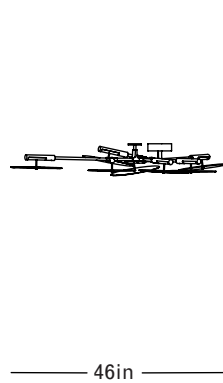

ROOM

WWW.ROOMONLINE.COM

Brushed Brass
Porcelain Discs

Front

Top

Side

Finish Palette

Specifications

DIMENSIONS

Height: 75in / 190cm

Width: 46in / 116cm

Depth: 7in / 18cm

Weight: 21lb / 10kg

MOUNTING

Ø5in x H1.5in Backplate and Ø2.75 x H.25in mounting plate with fixed post

MATERIALS