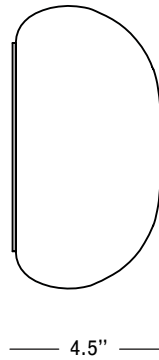

# ROOM

WWW.ROOMONLINE.COM

---

sc.01.07

9" H X 4.5" D X 9"W. (5" DIA BACK PLATE).

MATERIALS: HAND-BLOWN GLASS, MACHINE BRASS, SELECT FINISHES.

LAMPING: E26, 110V, 6W DIMMABLE LED GLOBE.

ITEM NO. LI21

Front

Side

Top

## Specifications

Height: 9in / 23cm  
Depth: 4.5in / 11cm  
Width: 9in / 23cm  
Weight: 4lb / 2kg  
Max Wattage: 60w

Backplate: 7.5" x 0.25" flush mounting cleat  
Materials: Machined brass, glass  
Bulbs: E26|110V|6W|2500K LED Globe, Dimmable  
E27|220V|6W|2500K LED Globe, Dimmable

Note: Please expect slight variation in the glass shape as a result of the mouth blowing process.

UL, cUL (120V), CE, CB (240V) Certified