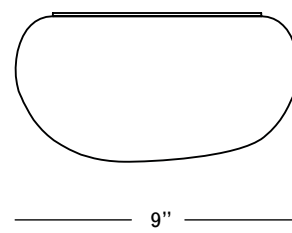

# ROOM

WWW.ROOMONLINE.COM

---

sc.01.07

9" H X 4.5" D X 9"W. (5" DIA BACK PLATE).

MATERIALS: HAND-BLOWN GLASS, MACHINE BRASS, SELECT FINISHES.

LAMPING: E26, 110V, 6W DIMMABLE LED GLOBE.

ITEM NO. LI21

Front

Side

Top

## Specifications

Height: 9in / 23cm  
Depth: 4.5in / 11cm  
Width: 9in / 23cm  
Weight: 4lb / 2kg  
Max Wattage: 60w

Backplate: 7.5" x 0.25" flush mounting cleat  
Materials: Machined brass, glass  
Bulbs: E26|110V|6W|2500K LED Globe, Dimmable  
E27|220V|6W|2500K LED Globe, Dimmable