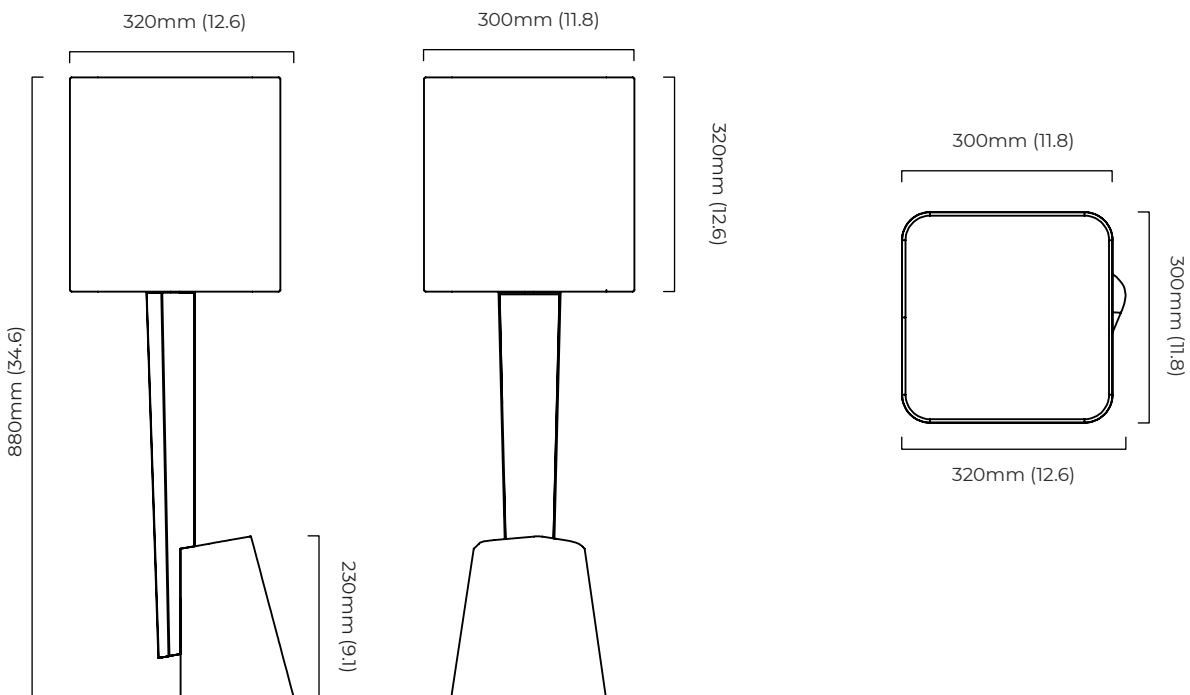

ROC TABLE

FINISH

honed travertine base with antique bronze details and natural linen shade

DIMENSIONS (body of fixture)

300 x 320 x 880 mm (l x w x h)

WEIGHT

13kg (28.7lbs)

FLEX

2000m silk braided cord set with inline dimmer

ILLUMINATION

220-240v - 1 x E27 - 60w or 8w LED 2700k
110-130v - 1 x E26 - 60w or 8w LED 2700k

DIMMING

dimnable bulb required

CERTIFICATION

VIEW ON WEBSITE

*Diagrams are not to scale.