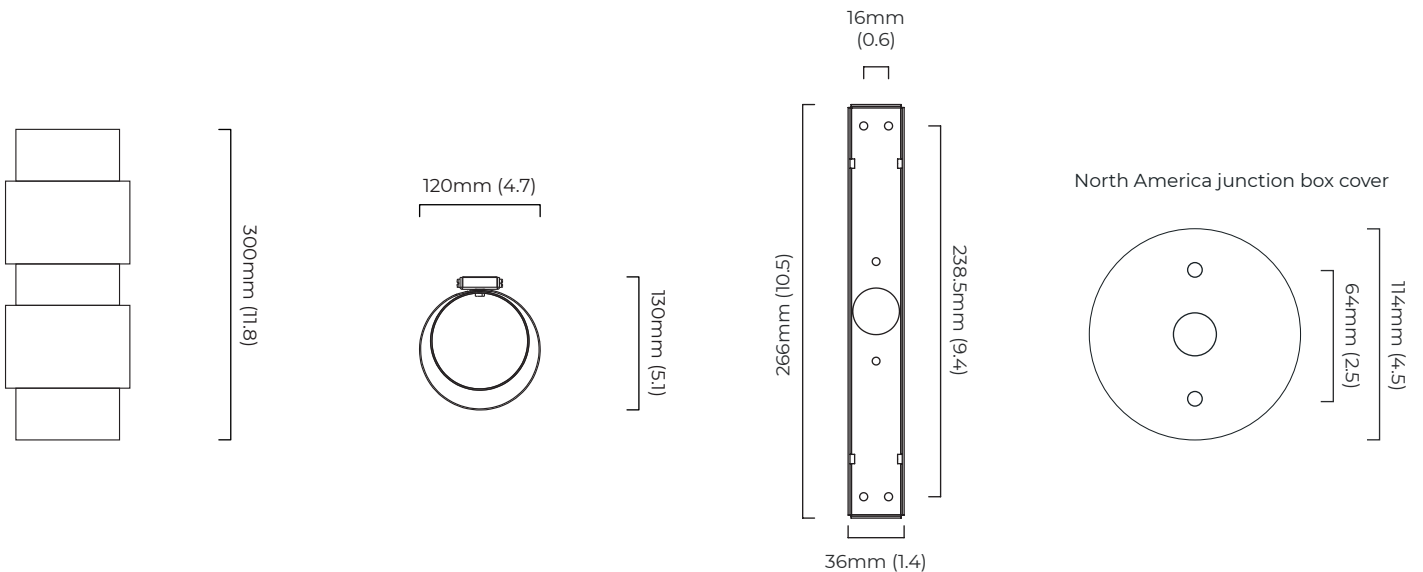

antique bronze with satin brass details
bronze with satin brass details
satin brass with satin brass details
satin nickel with satin brass details

DIMENSIONS (body of fixture)

120 x 130 x 300 mm (w x d x h)

WALL ROSE / PLATE

rectangular wall box - 40 x 15 x 270 mm (w x d x h)

CERTIFICATION

mounting plate dimensions

*Diagrams are not to scale.

RING WALL - DALI-A

FINISH

antique bronze with satin brass details
bronze with satin brass details
satin brass with satin brass details
satin nickel with satin brass details

DIMENSIONS (body of fixture)

120 x 130 x 300 mm (w x d x h)

WEIGHT

4kg (8.8lbs)

ILLUMINATION

220-240v - 2 x G9 - 25w max halogen (or 2.3w LED 2700k)
DALI converter to be installed in the cavity

DIMMING

dimnable bulb required
DALI compatible

WALL ROSE / PLATE

rectangular wall box - 40 x 15 x 270 mm (w x d x h)

CERTIFICATION

mounting plate dimensions

DALI converter dimensions

*Diagrams are not to scale.

RING WALL

RING WALL