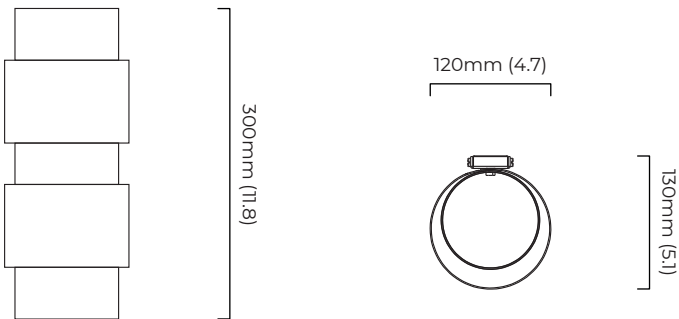

antique bronze with satin brass details
bronze with satin brass details
satin brass with satin brass details
satin nickel with satin brass details

DIMENSIONS (body of fixture)

120 x 130 x 300 mm (w x d x h)

WALL ROSE / PLATE

rectangular wall box - 40 x 15 x 270 mm (w x d x h)

CERTIFICATION

mounting plate dimensions

*Diagrams are not to scale.

RING WALL - DALI-A

FINISH

antique bronze with satin brass details
bronze with satin brass details
satin brass with satin brass details
satin nickel with satin brass details

DIMENSIONS (body of fixture)

120 x 130 x 300 mm (w x d x h)

WEIGHT

4kg (8.8lbs)

ILLUMINATION

220-240v - 2 x G9 - 25w max halogen (or 2.3w LED 2700k)
DALI converter to be installed in the cavity

DIMMING

dimnable bulb required
DALI compatible

WALL ROSE / PLATE

rectangular wall box - 40 x 15 x 270 mm (w x d x h)

CERTIFICATION

mounting plate dimensions

DALI converter dimensions

*Diagrams are not to scale.

RING WALL

RING WALL