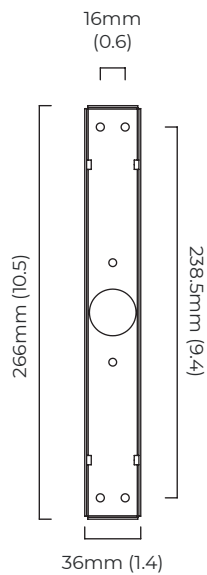

antique bronze with satin brass details
bronze with satin brass details
satin brass with satin brass details
satin nickel with satin brass details

DIMENSIONS (body of fixture)

120 x 130 x 300 mm (w x d x h)

WALL ROSE / PLATE

rectangular wall box - 40 x 15 x 270 mm (w x d x h)

CERTIFICATION

mounting plate dimensions

*Diagrams are not to scale.

RING WALL - DALI-A

FINISH

antique bronze with satin brass details
bronze with satin brass details
satin brass with satin brass details
satin nickel with satin brass details

DIMENSIONS (body of fixture)

120 x 130 x 300 mm (w x d x h)

WEIGHT

4kg (8.8lbs)

ILLUMINATION

220-240v - 2 x G9 - 25w max halogen (or 2.3w LED 2700k)
DALI converter to be installed in the cavity

DIMMING

dimnable bulb required
DALI compatible

WALL ROSE / PLATE

rectangular wall box - 40 x 15 x 270 mm (w x d x h)

CERTIFICATION

mounting plate dimensions

DALI converter dimensions

*Diagrams are not to scale.

RING WALL

RING WALL