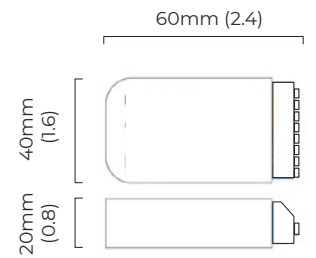

antique bronze with satin brass details
bronze with satin brass details
satin brass with satin brass details
satin nickel with satin brass details

DIMENSIONS (body of fixture)

120 x 130 x 300 mm (w x d x h)

WALL ROSE / PLATE

rectangular wall box - 40 x 15 x 270 mm (w x d x h)

CERTIFICATION

mounting plate dimensions

*Diagrams are not to scale.

RING WALL - DALI-A

FINISH

antique bronze with satin brass details
bronze with satin brass details
satin brass with satin brass details
satin nickel with satin brass details

DIMENSIONS (body of fixture)

120 x 130 x 300 mm (w x d x h)

WEIGHT

4kg (8.8lbs)

ILLUMINATION

220-240v - 2 x G9 - 25w max halogen (or 2.3w LED 2700k)
DALI converter to be installed in the cavity

DIMMING

dimnable bulb required
DALI compatible

WALL ROSE / PLATE

rectangular wall box - 40 x 15 x 270 mm (w x d x h)

CERTIFICATION

mounting plate dimensions

DALI converter dimensions

*Diagrams are not to scale.

RING WALL

RING WALL