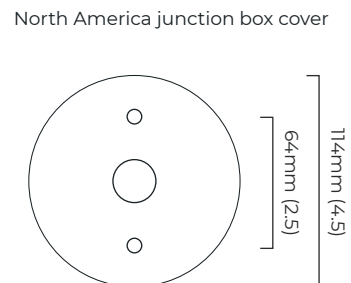

antique bronze with satin brass details
 bronze with satin brass details
 satin brass with satin brass details
 satin nickel with satin brass details

DIMENSIONS (body of fixture)

120 x 130 x 540 mm (w x d x h)

WALL ROSE / PLATE

rectangular wall box - 40 x 15 x 505 mm (w x d x h)

CERTIFICATION

mounting plate dimensions

*Diagrams are not to scale.

RING WALL TALL - DALI-A

FINISH

antique bronze with satin brass details
 bronze with satin brass details
 satin brass with satin brass details
 satin nickel with satin brass details

DIMENSIONS (body of fixture)

120 x 130 x 540 mm (w x d x h)

WEIGHT

7kg (15.4lbs)

ILLUMINATION

220-240v - 4 x G9 - 25w max halogen (or 2.3w LED 2700k)
 DALI converter to be installed in the cavity

DIMMING

dimnable bulb required
 DALI compatible