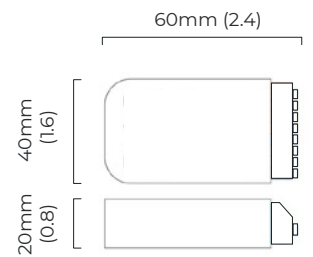

antique bronze with satin brass details
 bronze with satin brass details
 satin brass with satin brass details
 satin nickel with satin brass details

DIMENSIONS (body of fixture)

120 x 130 x 540 mm (w x d x h)

WALL ROSE / PLATE

rectangular wall box - 40 x 15 x 505 mm (w x d x h)

CERTIFICATION

mounting plate dimensions

*Diagrams are not to scale.

RING WALL TALL - DALI-A

FINISH

antique bronze with satin brass details
 bronze with satin brass details
 satin brass with satin brass details
 satin nickel with satin brass details

DIMENSIONS (body of fixture)

120 x 130 x 540 mm (w x d x h)

WEIGHT

7kg (15.4lbs)

ILLUMINATION

220-240v - 4 x G9 - 25w max halogen (or 2.3w LED 2700k)
 DALI converter to be installed in the cavity

DIMMING

dimnable bulb required
 DALI compatible

WALL ROSE / PLATE

rectangular wall box - 40 x 15 x 505 mm (w x d x h)

CERTIFICATION

mounting plate dimensions

DALI converter dimensions

*Diagrams are not to scale.

RING WALL TALL

RING WALL TALL