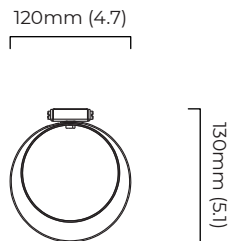

antique bronze with satin brass details
 bronze with satin brass details
 satin brass with satin brass details
 satin nickel with satin brass details

DIMENSIONS (body of fixture)

120 x 130 x 540 mm (w x d x h)

WALL ROSE / PLATE

rectangular wall box - 40 x 15 x 505 mm (w x d x h)

CERTIFICATION

mounting plate dimensions

*Diagrams are not to scale.

RING WALL TALL - DALI-A

FINISH

antique bronze with satin brass details
 bronze with satin brass details
 satin brass with satin brass details
 satin nickel with satin brass details

DIMENSIONS (body of fixture)

120 x 130 x 540 mm (w x d x h)

WEIGHT

7kg (15.4lbs)

ILLUMINATION

220-240v - 4 x G9 - 25w max halogen (or 2.3w LED 2700k)
 DALI converter to be installed in the cavity

DIMMING

dimnable bulb required
 DALI compatible

WALL ROSE / PLATE

rectangular wall box - 40 x 15 x 505 mm (w x d x h)

CERTIFICATION

mounting plate dimensions

DALI converter dimensions

*Diagrams are not to scale.

RING WALL TALL

RING WALL TALL