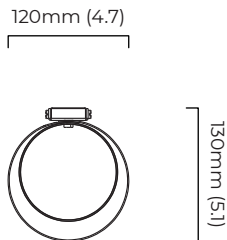

antique bronze with satin brass details
 bronze with satin brass details
 satin brass with satin brass details
 satin nickel with satin brass details

DIMENSIONS (body of fixture)

120 x 130 x 540 mm (w x d x h)

WALL ROSE / PLATE

rectangular wall box - 40 x 15 x 505 mm (w x d x h)

CERTIFICATION

mounting plate dimensions

*Diagrams are not to scale.

RING WALL TALL - DALI-A

FINISH

antique bronze with satin brass details
 bronze with satin brass details
 satin brass with satin brass details
 satin nickel with satin brass details

DIMENSIONS (body of fixture)

120 x 130 x 540 mm (w x d x h)

WEIGHT

7kg (15.4lbs)

ILLUMINATION

220-240v - 4 x G9 - 25w max halogen (or 2.3w LED 2700k)
 DALI converter to be installed in the cavity

DIMMING

dimnable bulb required
 DALI compatible

WALL ROSE / PLATE

rectangular wall box - 40 x 15 x 505 mm (w x d x h)

CERTIFICATION

mounting plate dimensions

DALI converter dimensions

*Diagrams are not to scale.

RING WALL TALL

RING WALL TALL