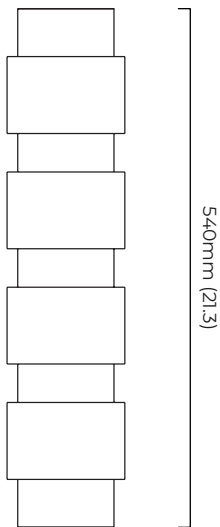

antique bronze with satin brass details
 bronze with satin brass details
 satin brass with satin brass details
 satin nickel with satin brass details

DIMENSIONS (body of fixture)

120 x 130 x 540 mm (w x d x h)

WALL ROSE / PLATE

rectangular wall box - 40 x 15 x 505 mm (w x d x h)

CERTIFICATION

mounting plate dimensions

*Diagrams are not to scale.

RING WALL TALL - DALI-A

FINISH

antique bronze with satin brass details
 bronze with satin brass details
 satin brass with satin brass details
 satin nickel with satin brass details

DIMENSIONS (body of fixture)

120 x 130 x 540 mm (w x d x h)

WEIGHT

7kg (15.4lbs)

ILLUMINATION

220-240v - 4 x G9 - 25w max halogen (or 2.3w LED 2700k)
 DALI converter to be installed in the cavity

DIMMING

dimnable bulb required
 DALI compatible

WALL ROSE / PLATE

rectangular wall box - 40 x 15 x 505 mm (w x d x h)

CERTIFICATION

mounting plate dimensions

DALI converter dimensions

*Diagrams are not to scale.

RING WALL TALL

RING WALL TALL