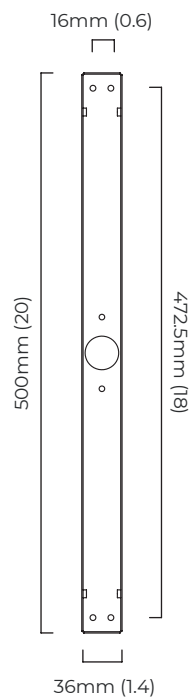

antique bronze with satin brass details
 bronze with satin brass details
 satin brass with satin brass details
 satin nickel with satin brass details

DIMENSIONS (body of fixture)

120 x 130 x 540 mm (w x d x h)

WALL ROSE / PLATE

rectangular wall box - 40 x 15 x 505 mm (w x d x h)

CERTIFICATION

mounting plate dimensions

*Diagrams are not to scale.

RING WALL TALL - DALI-A

FINISH

antique bronze with satin brass details
 bronze with satin brass details
 satin brass with satin brass details
 satin nickel with satin brass details

DIMENSIONS (body of fixture)

120 x 130 x 540 mm (w x d x h)

WEIGHT

7kg (15.4lbs)

ILLUMINATION

220-240v - 4 x G9 - 25w max halogen (or 2.3w LED 2700k)
 DALI converter to be installed in the cavity

DIMMING

dimnable bulb required
 DALI compatible

WALL ROSE / PLATE

rectangular wall box - 40 x 15 x 505 mm (w x d x h)

CERTIFICATION

mounting plate dimensions

DALI converter dimensions

*Diagrams are not to scale.

RING WALL TALL

RING WALL TALL