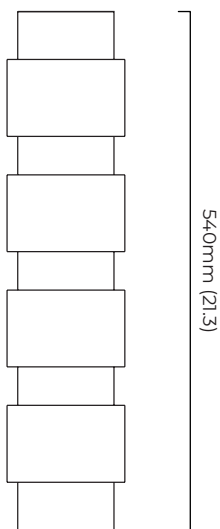

antique bronze with satin brass details
 bronze with satin brass details
 satin brass with satin brass details
 satin nickel with satin brass details

DIMENSIONS (body of fixture)

120 x 130 x 540 mm (w x d x h)

WALL ROSE / PLATE

rectangular wall box - 40 x 15 x 505 mm (w x d x h)

CERTIFICATION

mounting plate dimensions

*Diagrams are not to scale.

RING WALL TALL - DALI-A

FINISH

antique bronze with satin brass details
 bronze with satin brass details
 satin brass with satin brass details
 satin nickel with satin brass details

DIMENSIONS (body of fixture)

120 x 130 x 540 mm (w x d x h)

WEIGHT

7kg (15.4lbs)

ILLUMINATION

220-240v - 4 x G9 - 25w max halogen (or 2.3w LED 2700k)
 DALI converter to be installed in the cavity

DIMMING

dimnable bulb required
 DALI compatible

RING WALL TALL - DALI-A

SKU NUMBER	FINISH DESCRIPTION	TYPE OF DALI	VOLTAGE
RINWATABSB-DALIA-240	antique bronze with satin brass details	DALI A included - For lights that do not require aesthetic alterations. Dali can be fitted inside the ceiling/wall cavity	220 - 240V
RINWATBZSB-DALIA-240	bronze with satin brass details	DALI A included - For lights that do not require aesthetic alterations. Dali can be fitted inside the ceiling/wall cavity	220 - 240V
RINWATSBSB-DALIA-240	satin brass with satin brass details	DALI A included - For lights that do not require aesthetic alterations. Dali can be fitted inside the ceiling/wall cavity	220 - 240V
RINWATSNSB-DALIA-240	satin nickel with satin brass details	DALI A included - For lights that do not require aesthetic alterations. Dali can be fitted inside the ceiling/wall cavity	220 - 240V