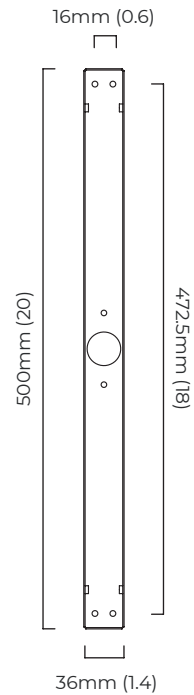

antique bronze with satin brass details
 bronze with satin brass details
 satin brass with satin brass details
 satin nickel with satin brass details

DIMENSIONS (body of fixture)

120 x 130 x 540 mm (w x d x h)

WALL ROSE / PLATE

rectangular wall box - 40 x 15 x 505 mm (w x d x h)

CERTIFICATION

mounting plate dimensions

*Diagrams are not to scale.

RING WALL TALL - DALI-A

FINISH

antique bronze with satin brass details
 bronze with satin brass details
 satin brass with satin brass details
 satin nickel with satin brass details

DIMENSIONS (body of fixture)

120 x 130 x 540 mm (w x d x h)

WEIGHT

7kg (15.4lbs)

ILLUMINATION

220-240v - 4 x G9 - 25w max halogen (or 2.3w LED 2700k)
 DALI converter to be installed in the cavity

DIMMING

dimnable bulb required
 DALI compatible

WALL ROSE / PLATE

rectangular wall box - 40 x 15 x 505 mm (w x d x h)

CERTIFICATION

mounting plate dimensions

DALI converter dimensions

*Diagrams are not to scale.

RING WALL TALL

RING WALL TALL