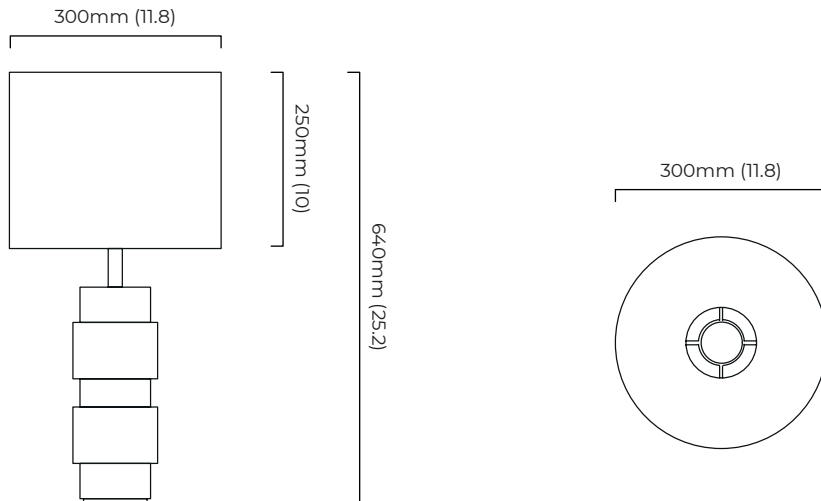

RING TABLE

FINISH

bronze base with dove grey silk shade and silk diffuser
satin brass base with dove grey silk shade and silk diffuser

DIMENSIONS (body of fixture)

ø 300 x 640 mm (dia x h)

WEIGHT

4kg (8.8lbs)

FLEX

2000mm cord set with black flex and inline dimmer

ILLUMINATION

220-240v - 1 x E27 - 60w max (or 8w LED 2700k)
110-130v - 1 x E26 - 60w max (or 8w LED 2700k)

DIMMING

dimnable bulb required

CERTIFICATION

*Diagrams are not to scale.

SKU NUMBER	FINISH DESCRIPTION	VOLTAGE
RINTAOBZDG-240	bronze base with dove grey silk shade and silk diffuser	220 - 240V
RINTAOSBDG-240	satin brass base with dove grey silk shade and silk diffuser	220 - 240V
RINTAOBZDG-110	bronze base with dove grey silk shade and silk diffuser	110 - 130V
RINTAOSBDG-110	satin brass base with dove grey silk shade and silk diffuser	110 - 130V