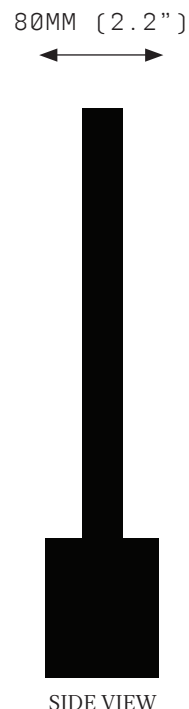

ROOM

WWW.ROOMONLINE.COM

PROMETHEUS 4 TABLE LAMP

DIMENSIONS: 17.7"W X 3.1"D

BRUSHED BRASS AND NATURALLY UNCUT QUARTZ CRYSTALS WITH MARBLE BASE STANDARD

LAMPING: 24V, LED, WW, INCLUDED

ITEM NO. LI445

PROMETHEUS IV TABLE LAMP 450

SPECIFICATIONS

Ordering Code:
P4.T.450

Lamp:
24V LED WW 2700K

Lumens:
2183 LM

Voltage:
24V DC

Watts:
27W

Weight:
Approx. 9 kg

Inclusions:
Power Supply Unit x 60W