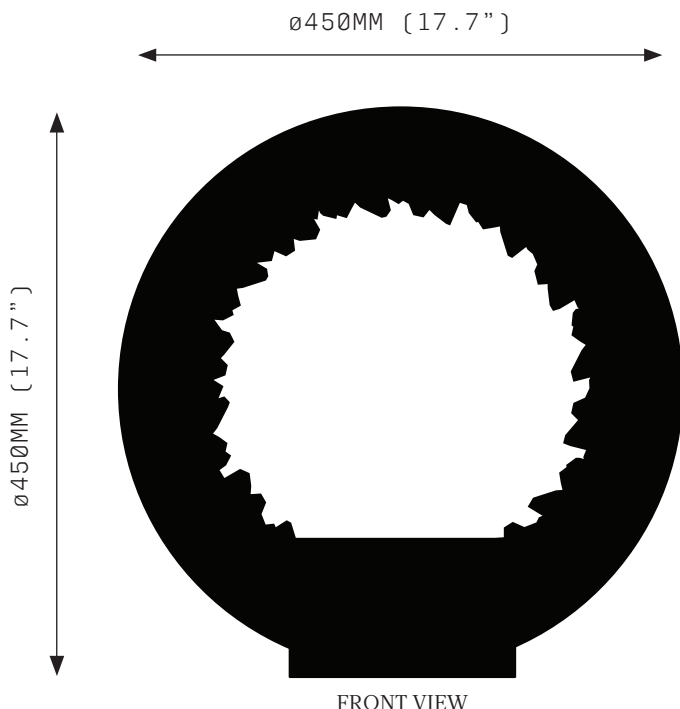

ROOM

WWW.ROOMONLINE.COM

PROMETHEUS 4 TABLE LAMP

DIMENSIONS: 17.7"W X 3.1"D

BRUSHED BRASS AND NATURALLY UNCUT QUARTZ CRYSTALS WITH MARBLE BASE STANDARD

LAMPING: 24V, LED, WW, INCLUDED

ITEM NO. LI445

PROMETHEUS IV TABLE LAMP 450

SPECIFICATIONS

Ordering Code:
P4.T.450

Lamp:
24V LED WW 2700K

Lumens:
2183 LM

Voltage:
24V DC

Watts:
27W

Weight:
Approx. 9 kg

Inclusions:
Power Supply Unit x 60W