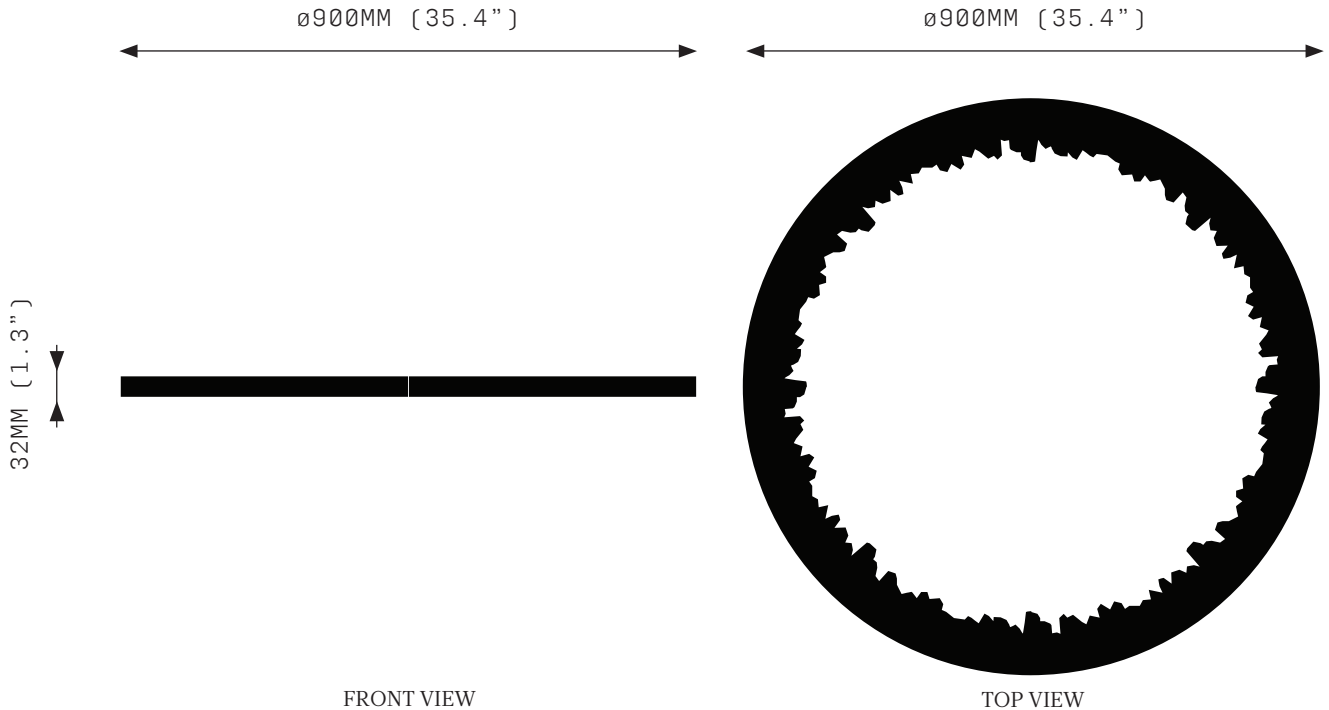

PROMETHEUS IV 900

SPECIFICATIONS

Ordering Code:
P4.900

Lamp:
24V LED WW 2700K

Lumens:
4366 LM

Voltage:
24V DC

Watts:
54W

Weight:
Approx. 14 kg*
*Exclusive of canopy

Inclusions:
Power Supply Unit x 60W

Exclusions:
User interface, Dimmer unit

PRODUCT OPTIONS

Finishes:

- AB Aged Brass
- BB Brushed Brass
- HRB Hand Rubbed Brass
- DB Dark Bronze
- MP Mottled Patina
- VER Verdigris
- PB Polished Brass
- BSS Brushed Stainless Steel*
- PSS Polished Stainless Steel*
- CL Copper Leaf
- SL Silver Leaf
- GL Gold Leaf

* Stainless Steel has a different profile.

Suspension:

- A-CAB Angled Cable*
- V-CAB Vertical Cable

Canopy:*

- RFM Round Flush Medium
- RFL Round Flush Large
- RSM Round Surface Medium
- RSL Round Surface Large

*Refer to Canopy Specification Guide

WARRANTY

- 3 Years Fixture
- 3 Years Power Supply Unit
- 3 Years LED

Prometheus IV is a solid fixture that will require very little maintenance over the years.

If your Prometheus IV is treated with care, it will shine brightly for many years to come.

Quartz is a mineral formed by the Earth. Each crystal piece will be unique due to natural variation of size, shape, colour and clarity.

Contact us for custom variations.

Installation should only be undertaken by a qualified professional