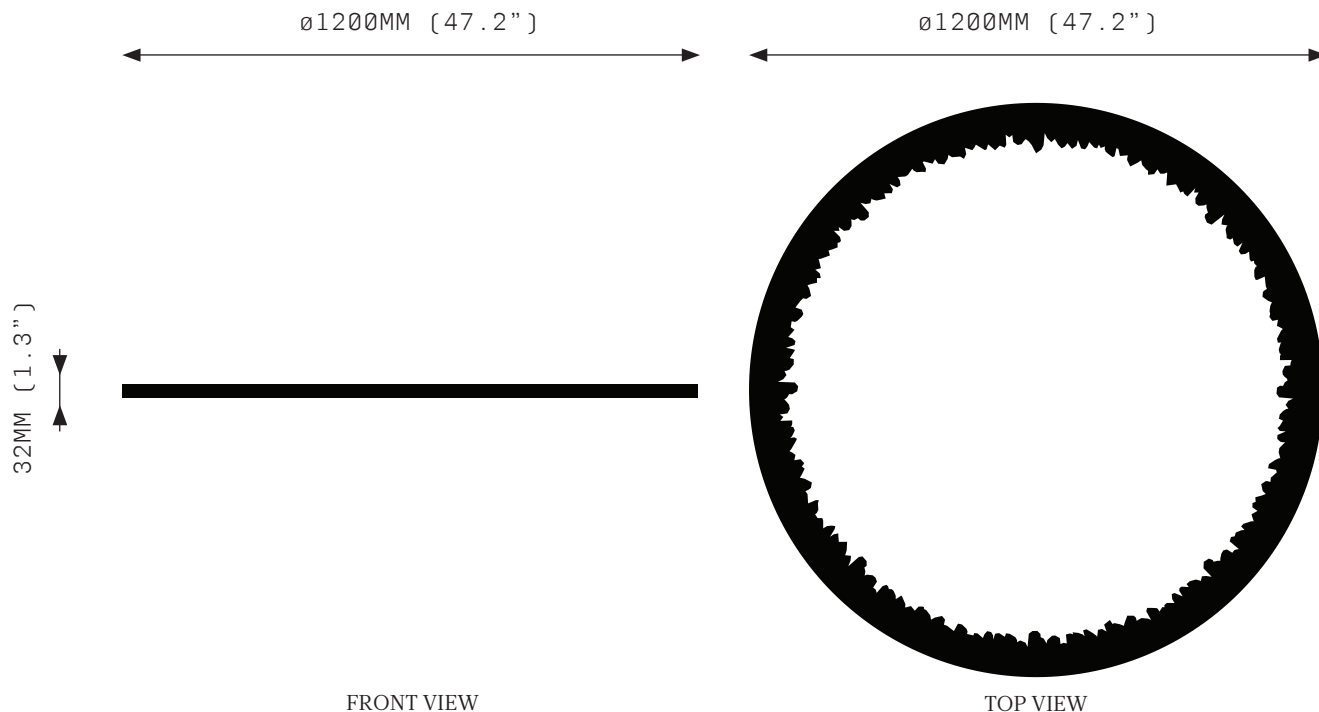

PROMETHEUS IV 1200

SPECIFICATIONS

Ordering Code:
P4.1200

Lamp:
24V LED WW 2700K

Lumens:
5822 LM

Voltage:
24V DC

Watts:
72W

Weight:
Approx. 19 kg*
*Exclusive of canopy

Inclusions:
Power Supply Unit x 100W

Exclusions:
User interface, Dimmer unit

PRODUCT OPTIONS

Finishes:
AB Aged Brass
BB Brushed Brass
HRB Hand Rubbed Brass
DB Dark Bronze
MP Mottled Patina
VER Verdigris
PB Polished Brass
BSS Brushed Stainless Steel*
PSS Polished Stainless Steel*
CL Copper Leaf
SL Silver Leaf
GL Gold Leaf

* Stainless Steel has a different profile.

Suspension:
A-CAB Angled Cable*
V-CAB Vertical Cable

Canopy:*
RFM Round Flush Medium
RFL Round Flush Large
RSM Round Surface Medium
RSL Round Surface Large

*Refer to Canopy Specification Guide

WARRANTY

3 Years Fixture
3 Years Power Supply Unit
3 Years LED

Prometheus IV is a solid fixture that will require very little maintenance over the years.

If your Prometheus IV is treated with care, it will shine brightly for many years to come.

Quartz is a mineral formed by the Earth. Each crystal piece will be unique due to natural variation of size, shape, colour and clarity.

Contact us for custom variations.

Installation should only be undertaken by a qualified professional