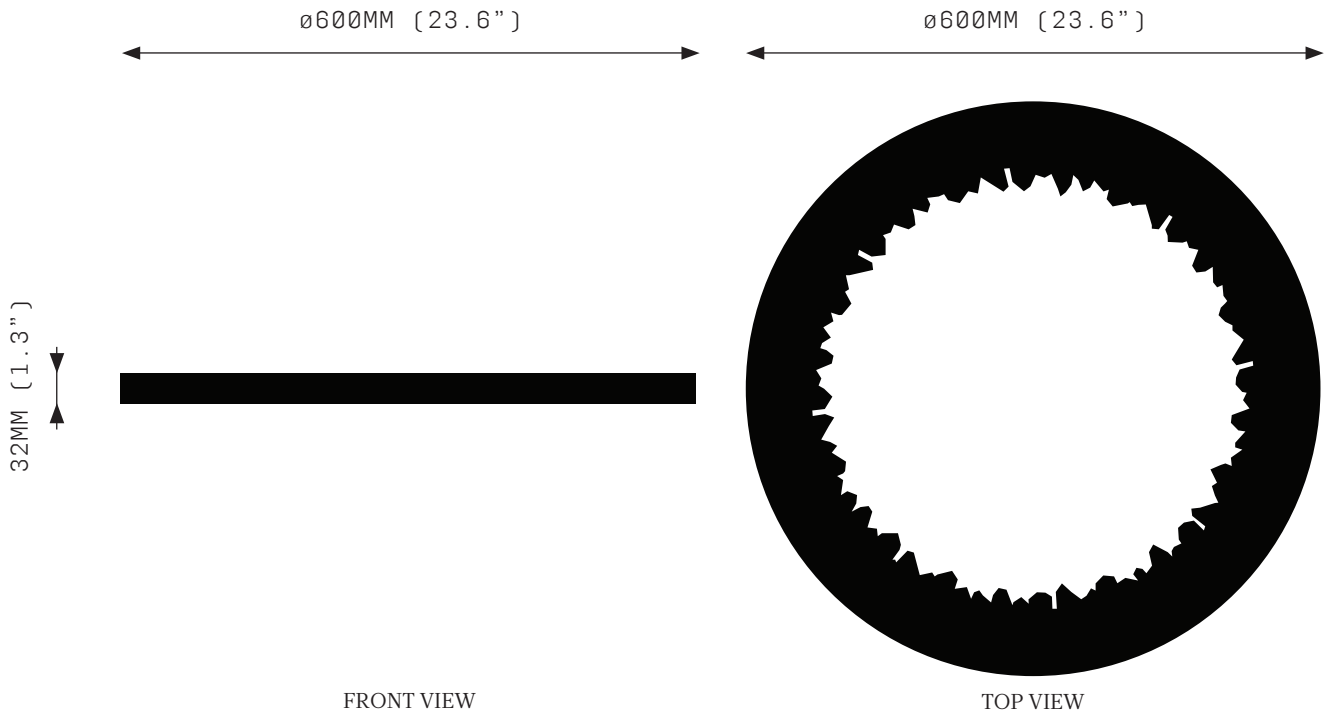

## SPECIFICATIONS

Ordering Code:  
P4.600

Lamp:  
24V LED WW 2700K

Lumens:  
2911 LM

Voltage:  
24V DC

Watts:  
36W

Weight:  
Approx. 9 kg\*  
\*Exclusive of canopy

Inclusions:  
Power Supply Unit x 60W