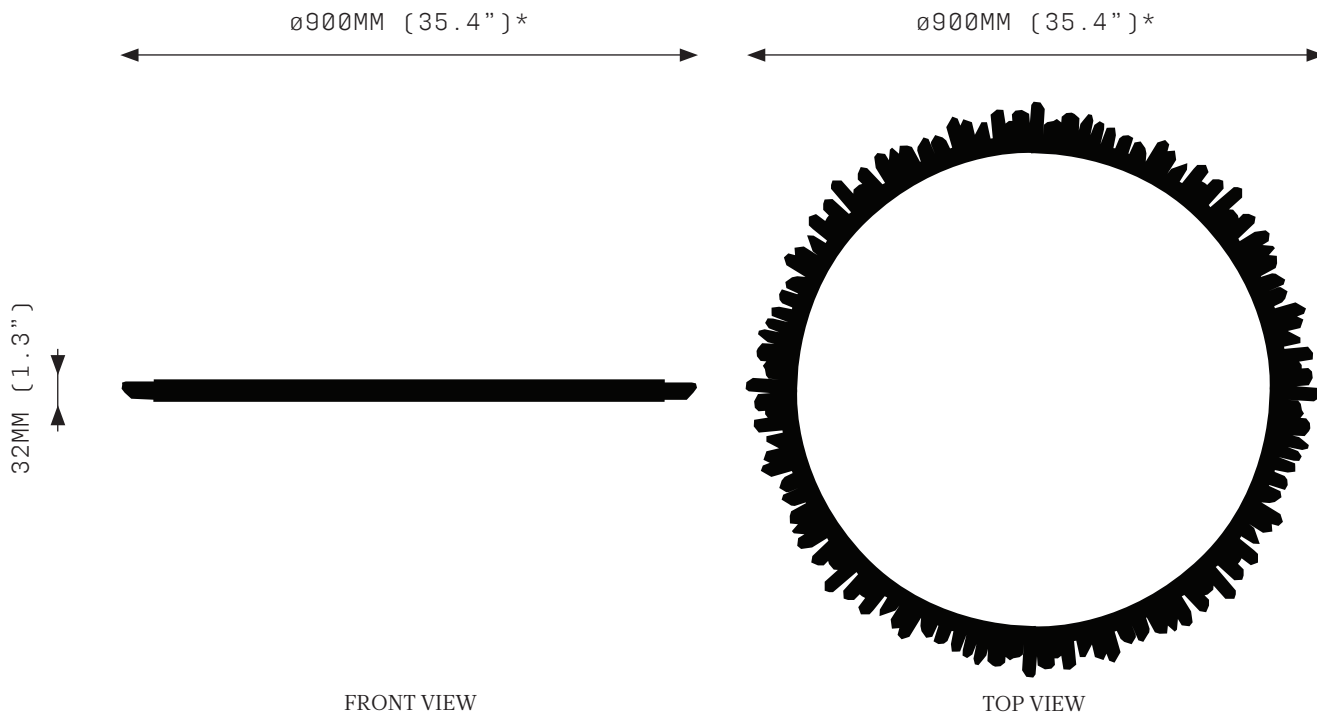

PROMETHEUS III 900

*Dimension refers to ring OD, excluding crystals.

SPECIFICATIONS

Ordering Code:
P3.900

Lamp:
24V LED WW 2700K

Lumens:
4366 LM

Voltage:
24V DC

Watts:
54W

Weight:
Approx. 14 kg*
*Exclusive of canopy

Inclusions:
Power Supply Unit x 60W

Exclusions:
User interface, Dimmer unit

PRODUCT OPTIONS

Finishes:
AB Aged Brass
BB Brushed Brass
HRB Hand Rubbed Brass
DB Dark Bronze
MP Mottled Patina
VER Verdigris
PB Polished Brass
BSS Brushed Stainless Steel*
PSS Polished Stainless Steel*
CL Copper Leaf
SL Silver Leaf
GL Gold Leaf

* Stainless Steel has a different profile.

Suspension:
A-CAB Angled Cable*
V-CAB Vertical Cable

Canopy:*
RFM Round Flush Medium
RFL Round Flush Large
RSM Round Surface Medium
RSL Round Surface Large

*Refer to Canopy Specification Guide

WARRANTY

3 Years Fixture
3 Years Power Supply Unit
3 Years LED

Prometheus III is a solid fixture that will require very little maintenance over the years.

If your Prometheus III is treated with care, it will shine brightly for many years to come.

Quartz is a mineral formed by the Earth. Each crystal piece will be unique due to natural variation of size, shape, colour and clarity.

Contact us for custom variations.

Installation should only be undertaken by a qualified professional