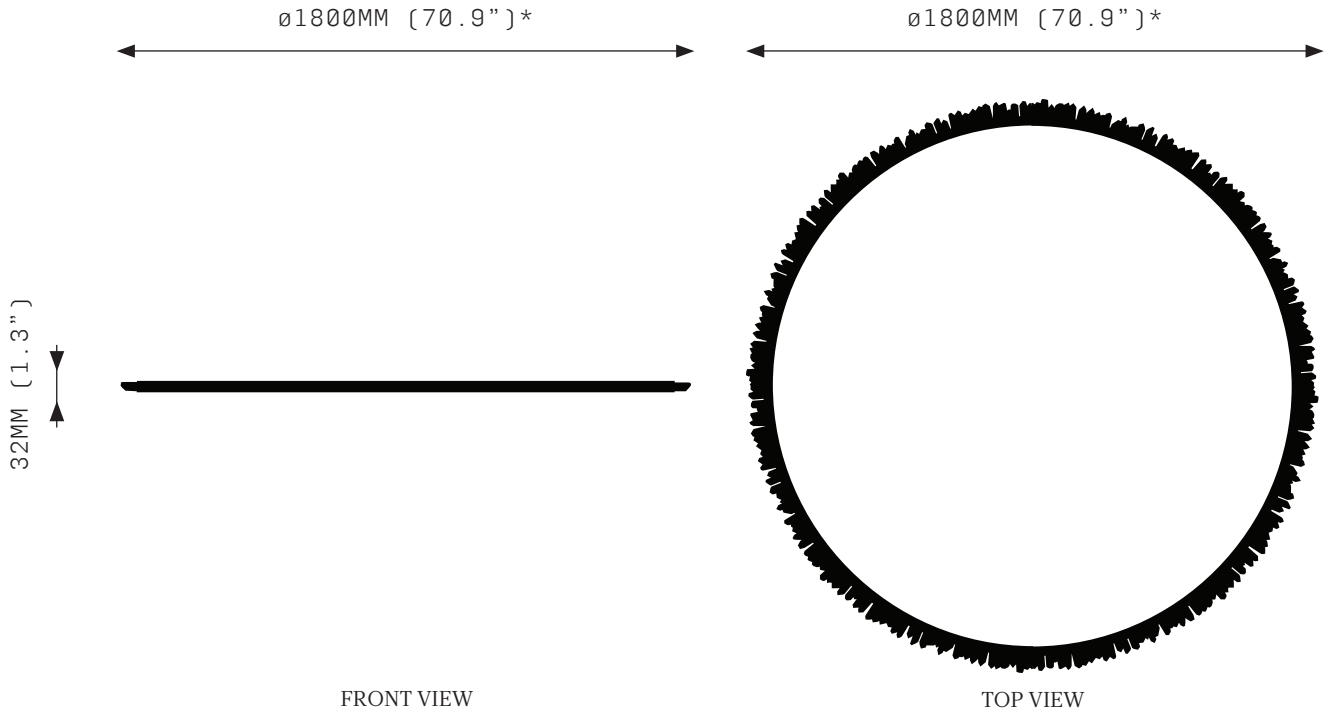

PROMETHEUS III 1800

*Dimension refers to ring OD, excluding crystals.

SPECIFICATIONS

Ordering Code:
P3.1800

Lamp:
24V LED WW 2700K

Lumens:
8732 LM

Voltage:
24V DC

Watts:
108W