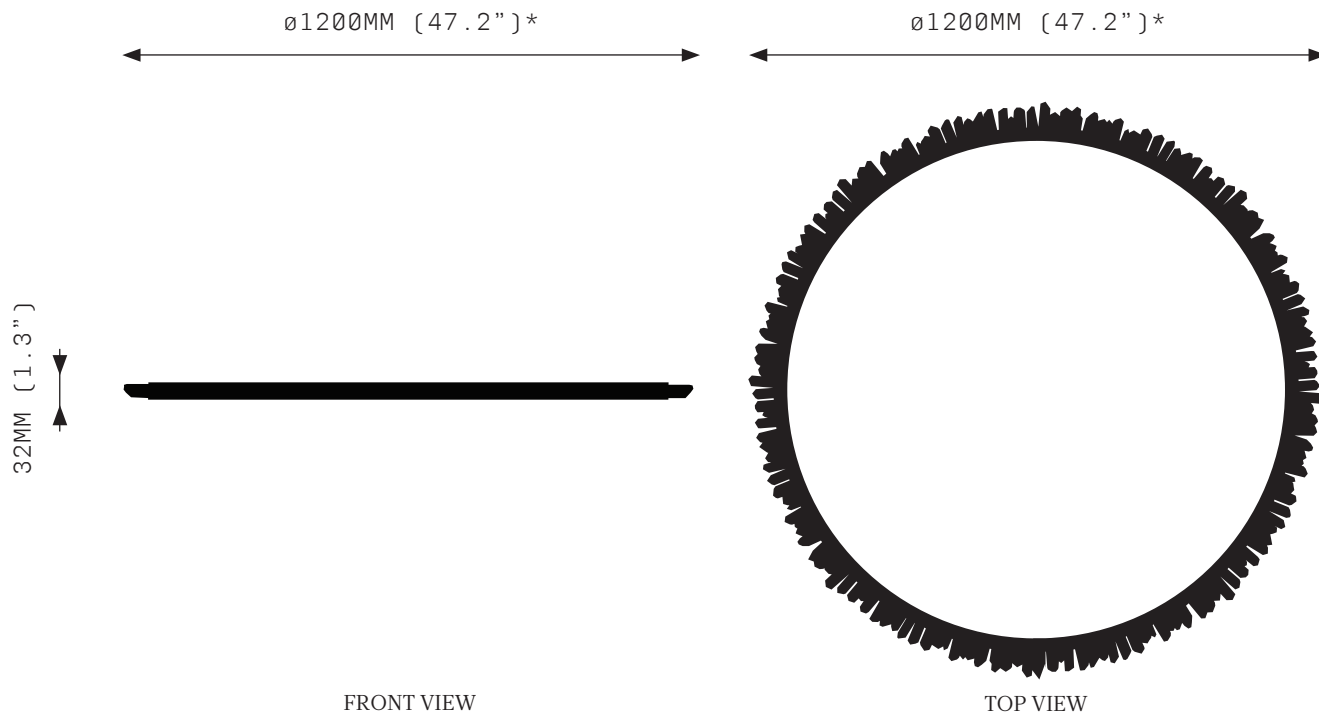

PROMETHEUS III 1200

*Dimension refers to ring OD, excluding crystals.

SPECIFICATIONS

Ordering Code:
P3.1200

Lamp:
24V LED WW 2700K

Lumens:
5822 LM

Voltage:
24V DC

Watts:
72W

Weight:
Approx. 19 kg*
*Exclusive of canopy

Inclusions:
Power Supply Unit x 100W

Exclusions:
User interface, Dimmer unit

PRODUCT OPTIONS

Finishes:
AB Aged Brass
BB Brushed Brass
HRB Hand Rubbed Brass
DB Dark Bronze
MP Mottled Patina
VER Verdigris
PB Polished Brass
BSS Brushed Stainless Steel*
PSS Polished Stainless Steel*
CL Copper Leaf
SL Silver Leaf
GL Gold Leaf

* Stainless Steel has a different profile.

Suspension:
A-CAB Angled Cable*
V-CAB Vertical Cable

Canopy:*
RFM Round Flush Medium
RFL Round Flush Large
RSM Round Surface Medium
RSL Round Surface Large

*Refer to Canopy Specification Guide

WARRANTY

3 Years Fixture
3 Years Power Supply Unit
3 Years LED

Prometheus III is a solid fixture that will require very little maintenance over the years.

If your Prometheus III is treated with care, it will shine brightly for many years to come.

Quartz is a mineral formed by the Earth. Each crystal piece will be unique due to natural variation of size, shape, colour and clarity.

Contact us for custom variations.

Installation should only be undertaken by a qualified professional