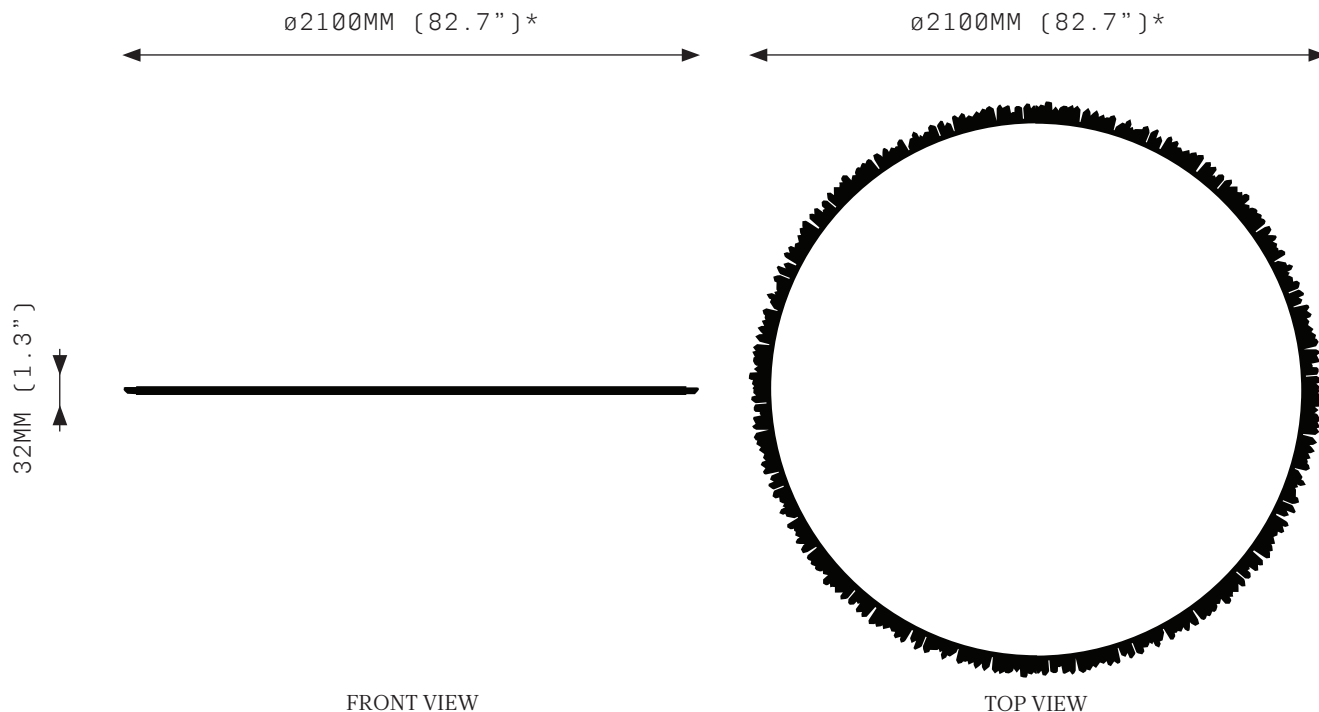

PROMETHEUS III 2100

*Dimension refers to ring OD, excluding crystals.

SPECIFICATIONS

Ordering Code:
P3.2100

Lamp:
24V LED WW 2700K

Lumens:
10188 LM

Voltage:
24V DC

Watts:
126W