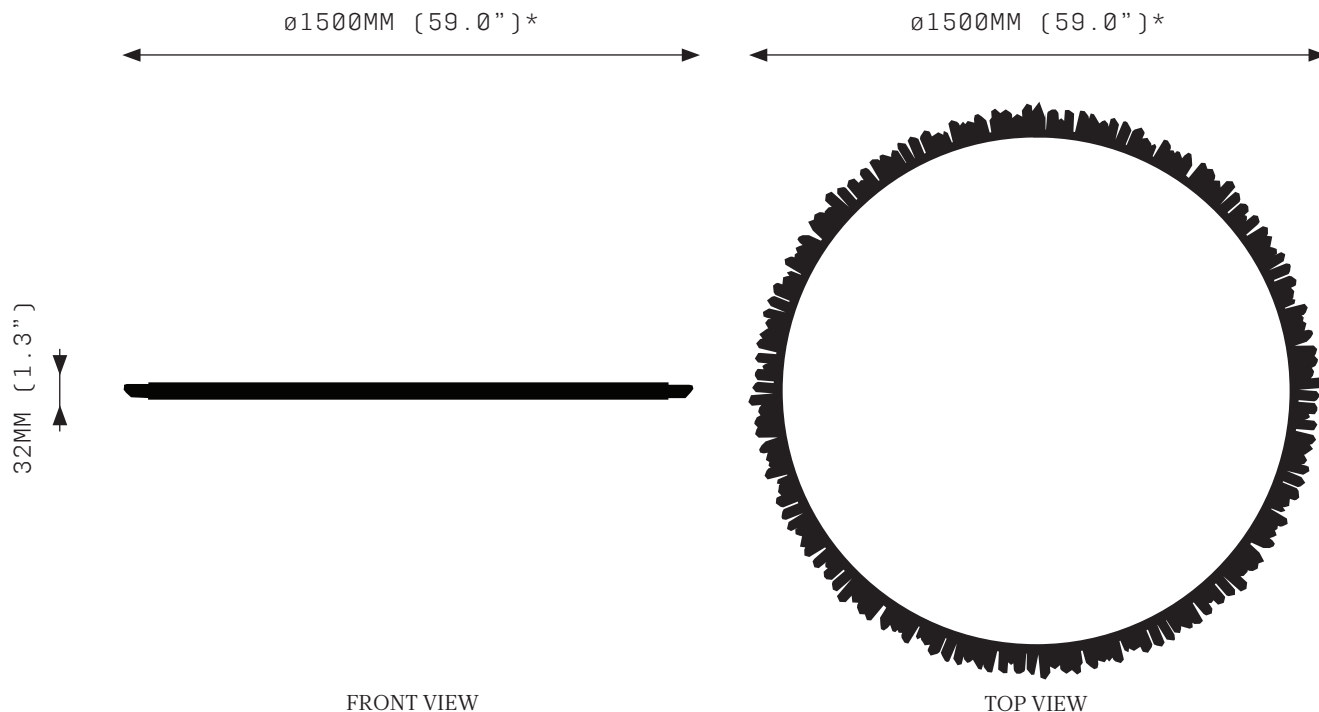

PROMETHEUS III 1500

*Dimension refers to ring OD, excluding crystals.

SPECIFICATIONS

Ordering Code:
P3.1500

Lamp:
24V LED WW 2700K

Lumens:
7277 LM

Voltage:
24V DC

Watts:
90W

Weight:
Approx. 23 kg*
*Exclusive of canopy

Inclusions:
Power Supply Unit x 100W

Exclusions:
User interface, Dimmer unit

PRODUCT OPTIONS

Finishes:
AB Aged Brass
BB Brushed Brass
HRB Hand Rubbed Brass
DB Dark Bronze
MP Mottled Patina
VER Verdigris
PB Polished Brass
BSS Brushed Stainless Steel*
PSS Polished Stainless Steel*
CL Copper Leaf
SL Silver Leaf
GL Gold Leaf

* Stainless Steel has a different profile.

Suspension:
A-CAB Angled Cable*
V-CAB Vertical Cable

Canopy:*
RFM Round Flush Medium
RFL Round Flush Large
RSM Round Surface Medium
RSL Round Surface Large

*Refer to Canopy Specification Guide

WARRANTY

3 Years Fixture
3 Years Power Supply Unit
3 Years LED

Prometheus III is a solid fixture that will require very little maintenance over the years.

If your Prometheus III is treated with care, it will shine brightly for many years to come.

Quartz is a mineral formed by the Earth. Each crystal piece will be unique due to natural variation of size, shape, colour and clarity.

Contact us for custom variations.

Installation should only be undertaken by a qualified professional