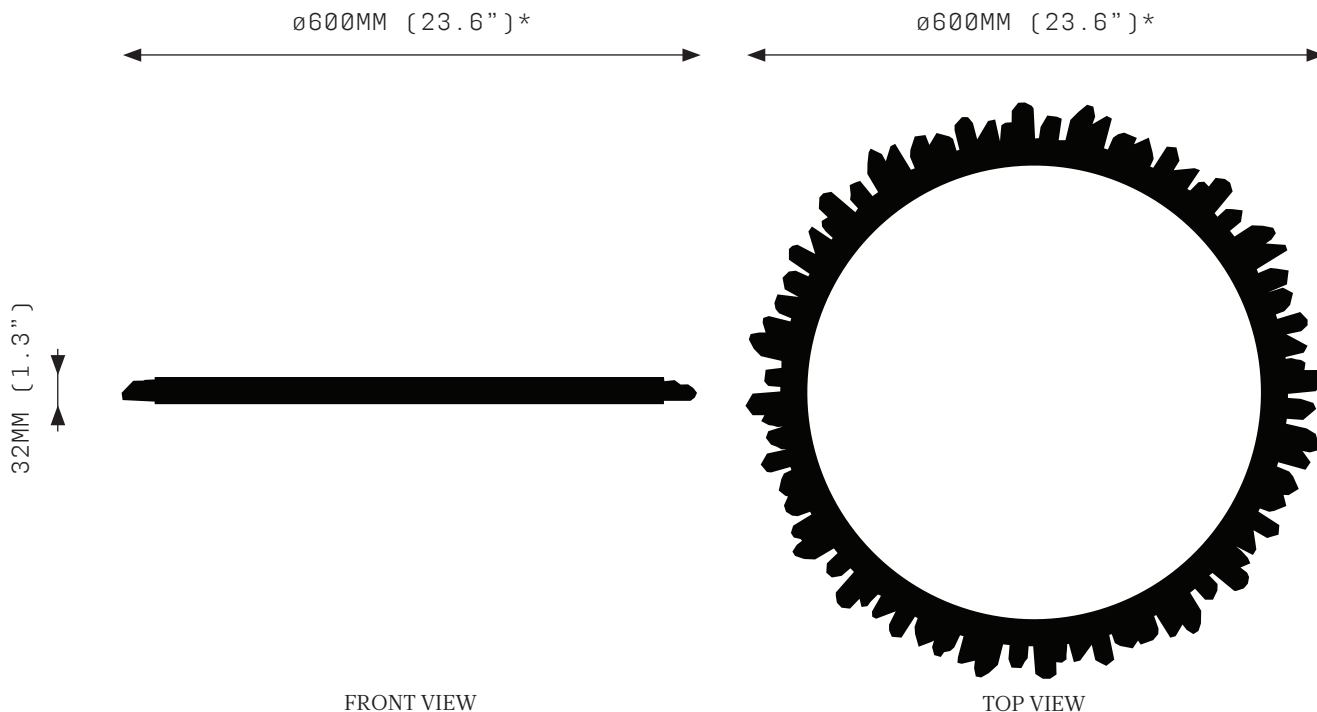

PROMETHEUS III 600

*Dimension refers to ring OD, excluding crystals.

SPECIFICATIONS

Ordering Code:
P3.600

Lamp:
24V LED WW 2700K

Lumens:
2911 LM

Voltage:
24V DC

Watts:
36W

Weight:
Approx. 9 kg*
*Exclusive of canopy

Inclusions:
Power Supply Unit x 60W

Exclusions:
User interface, Dimmer unit

PRODUCT OPTIONS

Finishes:
AB Aged Brass
BB Brushed Brass
HRB Hand Rubbed Brass
DB Dark Bronze
MP Mottled Patina
VER Verdigris
PB Polished Brass
BSS Brushed Stainless Steel*
PSS Polished Stainless Steel*
CL Copper Leaf
SL Silver Leaf
GL Gold Leaf

* Stainless Steel has a different profile.

Suspension:
A-CAB Angled Cable*
V-CAB Vertical Cable

Canopy:*
RFM Round Flush Medium
RFL Round Flush Large
RSM Round Surface Medium
RSL Round Surface Large

*Refer to Canopy Specification Guide

WARRANTY

3 Years Fixture
3 Years Power Supply Unit
3 Years LED

Prometheus III is a solid fixture that will require very little maintenance over the years.

If your Prometheus III is treated with care, it will shine brightly for many years to come.

Quartz is a mineral formed by the Earth. Each crystal piece will be unique due to natural variation of size, shape, colour and clarity.

Contact us for custom variations.

Installation should only be undertaken by a qualified professional