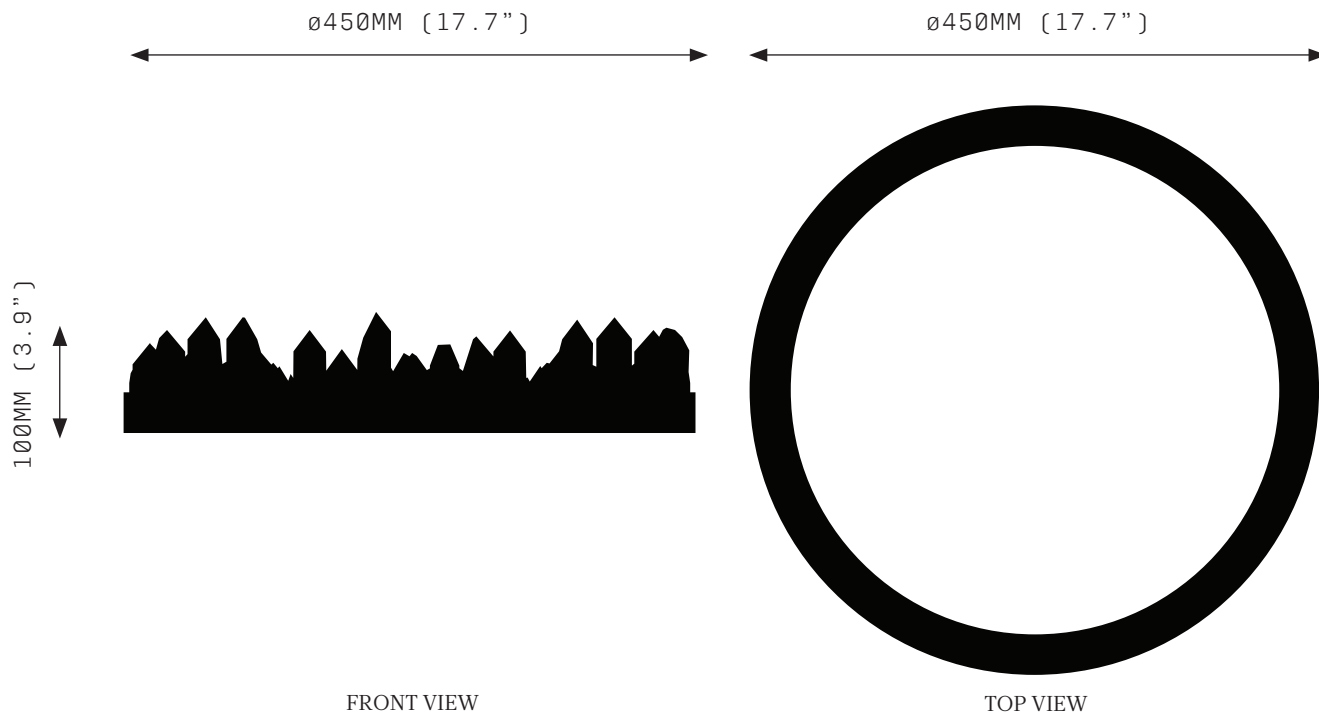

PROMETHEUS I 450

SPECIFICATIONS

Ordering Code:
P1.450

Lamp:
24V LED WW 2700K

Lumens:
2183 LM

Voltage:
24V DC

Watts:
27W

Weight:
Approx. 7 kg*
*Exclusive of canopy

Inclusions:
Power Supply Unit x 60W

Exclusions:
User interface, Dimmer unit

PRODUCT OPTIONS

Finishes:
AB Aged Brass
BB Brushed Brass
HRB Hand Rubbed Brass
DB Dark Bronze
MP Mottled Patina
BSS Brushed Stainless Steel*
VER Verdigris
PB Polished Brass
PSS Polished Stainless Steel*
CL Copper Leaf
SL Silver Leaf
GL Gold Leaf
* Stainless Steel has a different profile.

Suspension:
A-CAB Angled Cable*
V-CAB Vertical Cable

Canopy:*
RFM Round Flush Medium
RFL Round Flush Large
RSM Round Surface Medium
RSL Round Surface Large
*Refer to Canopy Specification Guide

WARRANTY

3 Years Fixture
3 Years Power Supply Unit
3 Years LED

Prometheus I is a solid fixture that will require very little maintenance over the years.

If your Prometheus I is treated with care, it will shine brightly for many years to come.

Quartz is a mineral formed by the Earth. Each crystal piece will be unique due to natural variation of size, shape, colour and clarity.

Contact us for custom variations.

Installation should only be undertaken by a qualified professional