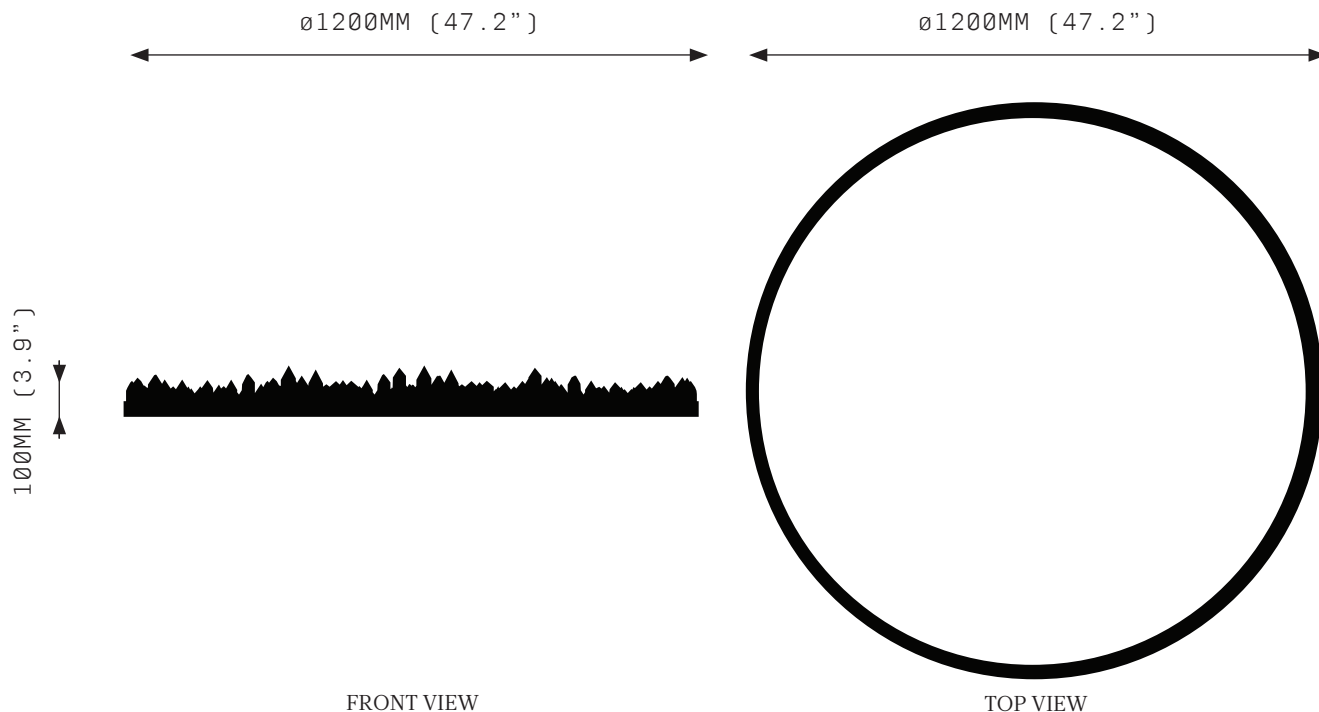

PROMETHEUS I 1200

SPECIFICATIONS

Ordering Code:
P1.1200

Lamp:
24V LED WW 2700K

Lumens:
5822 LM

Voltage:
24V DC

Watts:
72W

Weight:
Approx. 19 kg*
*Exclusive of canopy