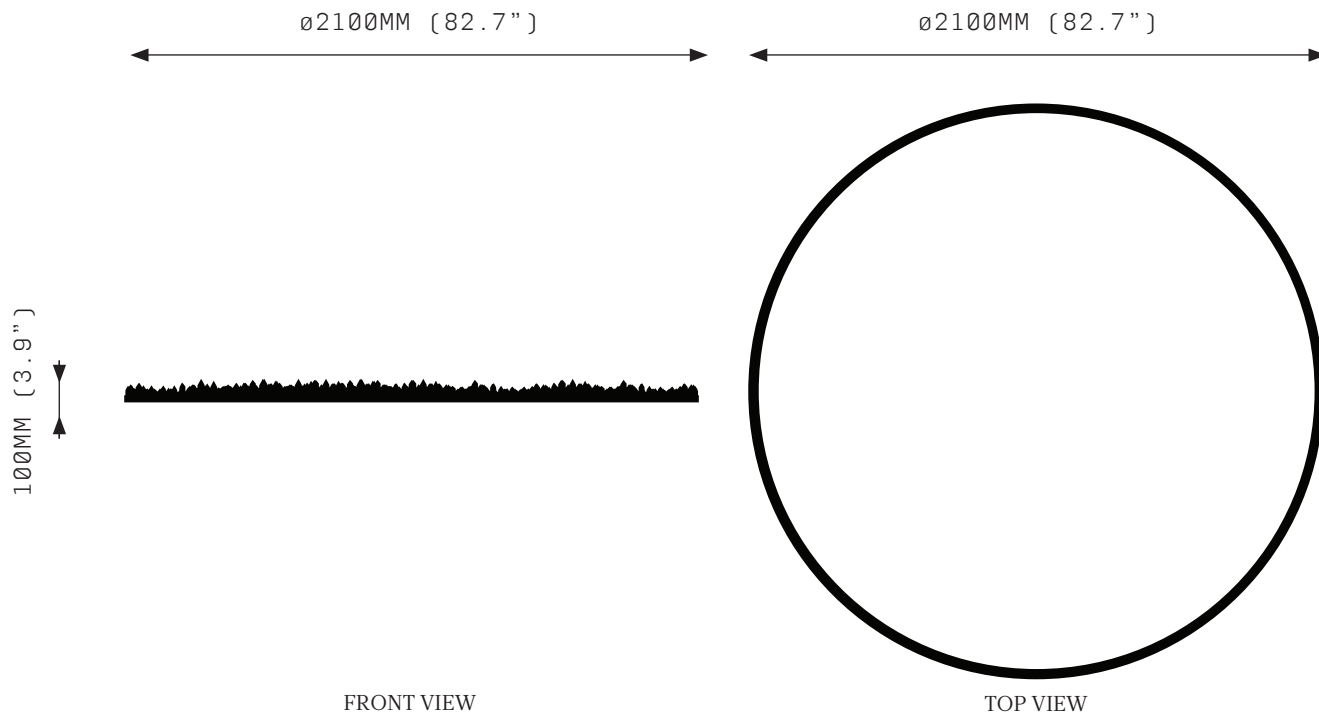

PROMETHEUS I 2100

SPECIFICATIONS

Ordering Code:
P1.2100

Lamp:
24V LED WW 2700K

Lumens:
10188 LM

Voltage:
24V DC

Watts:
126W

Weight:
Approx. 33 kg*
*Exclusive of canopy