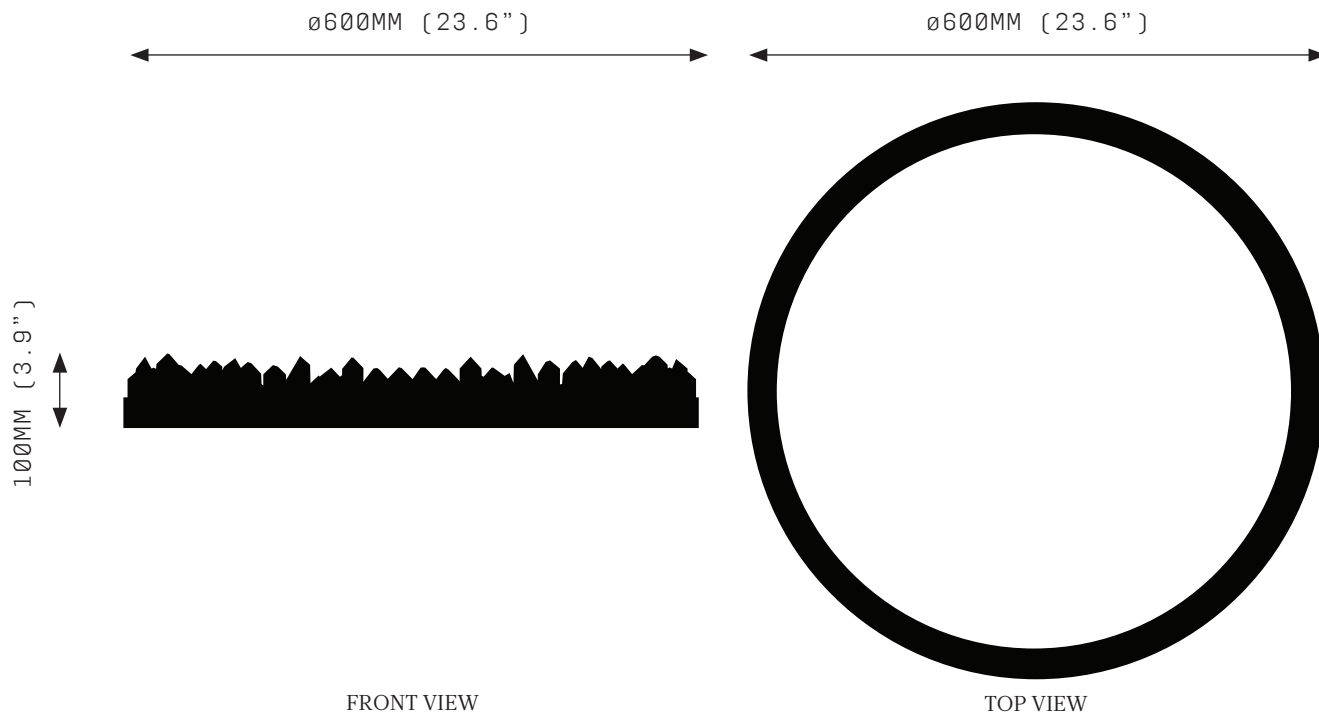

PROMETHEUS I 600

SPECIFICATIONS

Ordering Code:
P1.600

Lamp:
24V LED WW 2700K

Lumens:
2911 LM

Voltage:
24V DC

Watts:
36W

Weight:
Approx. 9 kg*
*Exclusive of canopy