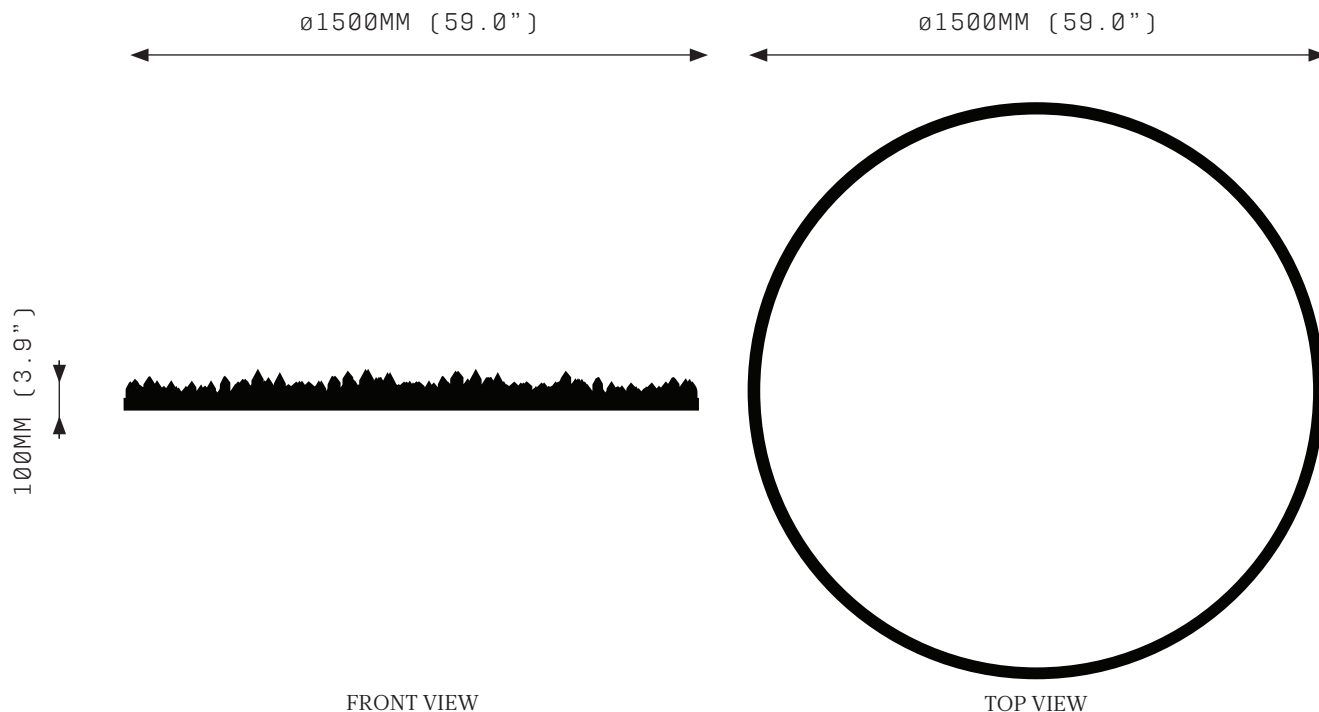

PROMETHEUS I 1500

SPECIFICATIONS	PRODUCT OPTIONS	WARRANTY
Ordering Code: P1.1500 Lamp: 24V LED WW 2700K Lumens: 7277 LM Voltage: 24V DC Watts: 90W Weight: Approx. 23 kg* *Exclusive of canopy Inclusions: Power Supply Unit x 100W Exclusions: User interface, Dimmer unit	Finishes: - AB Aged Brass - BB Brushed Brass - HRB Hand Rubbed Brass - DB Dark Bronze - MP Mottled Patina - BSS Brushed Stainless Steel* - VER Verdigris - PB Polished Brass - PSS Polished Stainless Steel* - CL Copper Leaf - SL Silver Leaf - GL Gold Leaf * Stainless Steel has a different profile. Suspension: - A-CAB Angled Cable* - V-CAB Vertical Cable Canopy:* - RFM Round Flush Medium - RFL Round Flush Large - RSM Round Surface Medium - RSL Round Surface Large *Refer to Canopy Specification Guide	3 Years Fixture 3 Years Power Supply Unit 3 Years LED Prometheus I is a solid fixture that will require very little maintenance over the years. If your Prometheus I is treated with care, it will shine brightly for many years to come. Quartz is a mineral formed by the Earth. Each crystal piece will be unique due to natural variation of size, shape, colour and clarity. Contact us for custom variations. 120/ 240V IP20 Installation should only be undertaken by a qualified professional