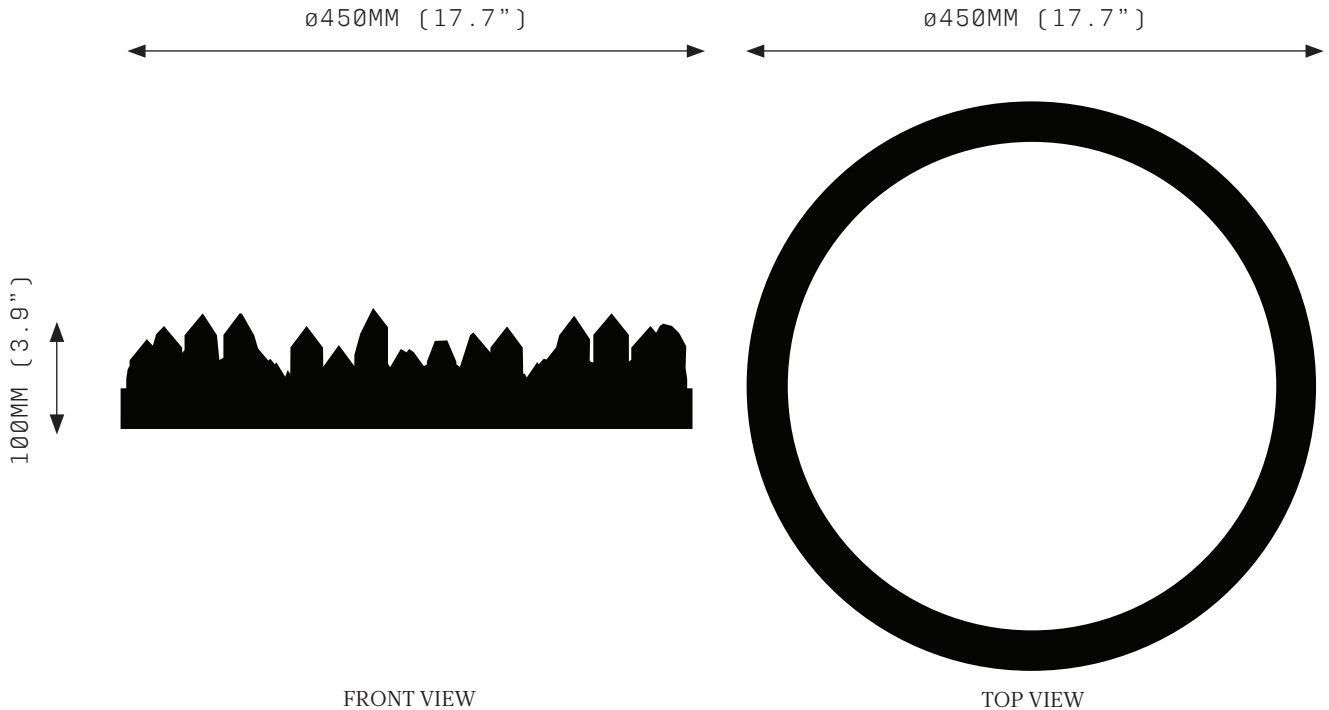

PROMETHEUS I 450

SPECIFICATIONS

Ordering Code:
P1.450

Lamp:
24V LED WW 2700K

Lumens:
2183 LM

Voltage:
24V DC

Watts:
27W

Weight:
Approx. 7 kg*
*Exclusive of canopy

Inclusions:
Power Supply Unit x 60W

Exclusions:
User interface, Dimmer unit

PRODUCT OPTIONS

Finishes:
AB Aged Brass
BB Brushed Brass
HRB Hand Rubbed Brass
DB Dark Bronze
MP Mottled Patina
BSS Brushed Stainless Steel*
VER Verdigris
PB Polished Brass
PSS Polished Stainless Steel*
CL Copper Leaf
SL Silver Leaf
GL Gold Leaf
* Stainless Steel has a different profile.

Suspension:
A-CAB Angled Cable*
V-CAB Vertical Cable

Canopy:*
RFM Round Flush Medium
RFL Round Flush Large
RSM Round Surface Medium
RSL Round Surface Large
*Refer to Canopy Specification Guide

WARRANTY

3 Years Fixture
3 Years Power Supply Unit
3 Years LED

Prometheus I is a solid fixture that will require very little maintenance over the years.

If your Prometheus I is treated with care, it will shine brightly for many years to come.

Quartz is a mineral formed by the Earth. Each crystal piece will be unique due to natural variation of size, shape, colour and clarity.

Contact us for custom variations.

Installation should only be undertaken by a qualified professional