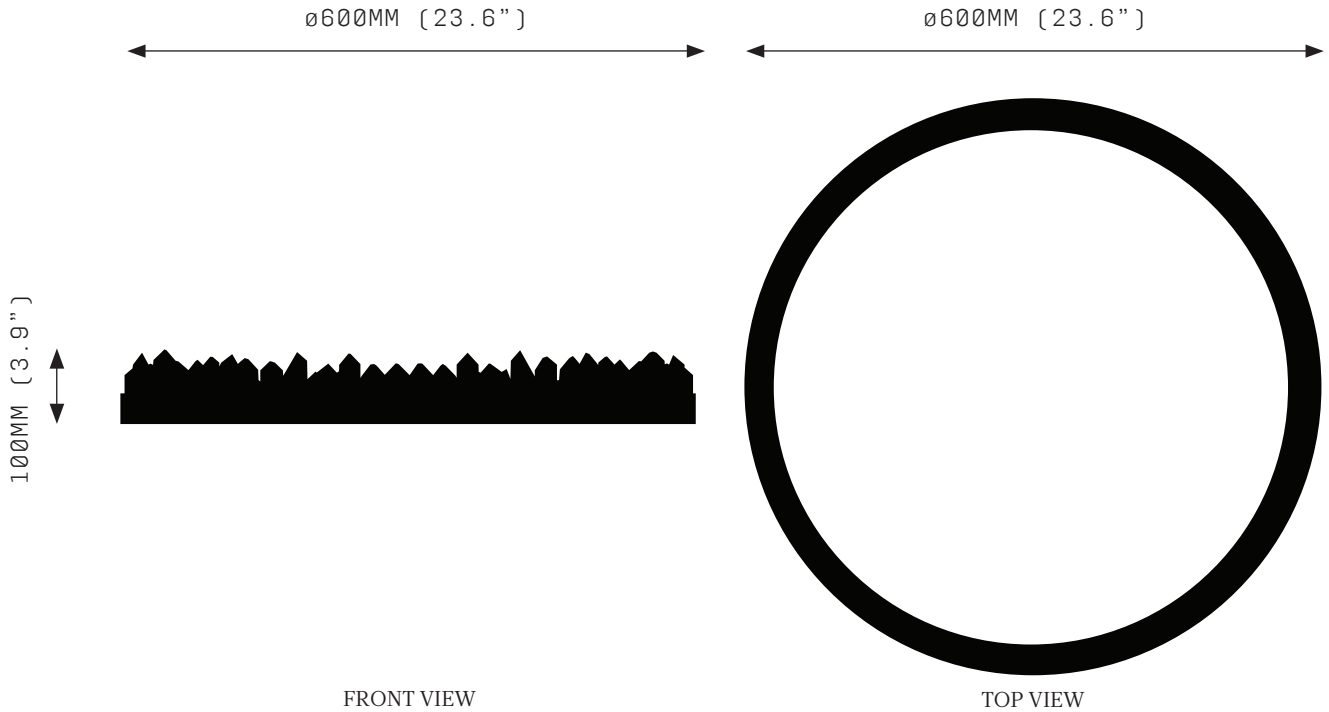

PROMETHEUS I 600

SPECIFICATIONS

Ordering Code:
P1.600

Lamp:
24V LED WW 2700K

Lumens:
2911 LM

Voltage:
24V DC

Watts:
36W

Weight:
Approx. 9 kg*
*Exclusive of canopy