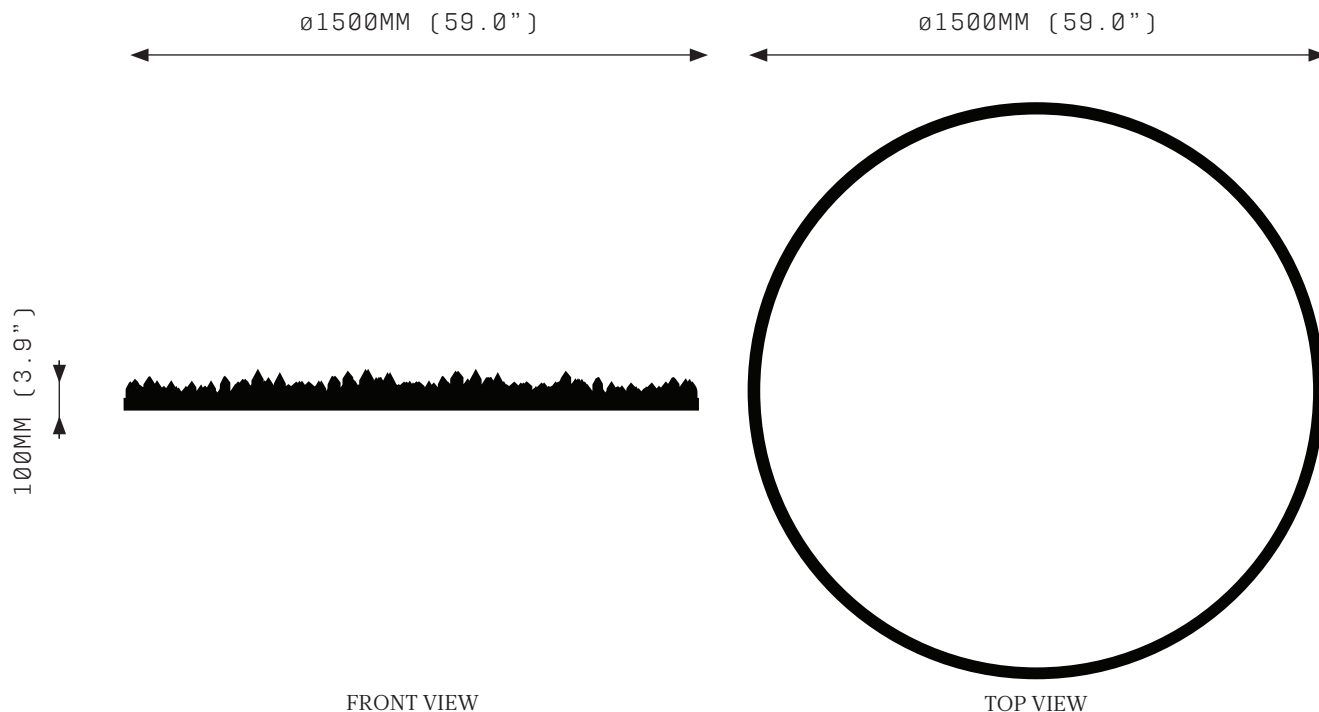

PROMETHEUS I 1500

SPECIFICATIONS

Ordering Code:
P1.1500

Lamp:
24V LED WW 2700K

Lumens:
7277 LM

Voltage:
24V DC

Watts:
90W

Weight:
Approx. 23 kg*
*Exclusive of canopy

Inclusions:
Power Supply Unit x 100W

Exclusions:
User interface, Dimmer unit

PRODUCT OPTIONS

Finishes:
AB Aged Brass
BB Brushed Brass
HRB Hand Rubbed Brass
DB Dark Bronze
MP Mottled Patina
BSS Brushed Stainless Steel*
VER Verdigris
PB Polished Brass
PSS Polished Stainless Steel*
CL Copper Leaf
SL Silver Leaf
GL Gold Leaf
* Stainless Steel has a different profile.

Suspension:
A-CAB Angled Cable*
V-CAB Vertical Cable

Canopy:*
RFM Round Flush Medium
RFL Round Flush Large
RSM Round Surface Medium
RSL Round Surface Large
*Refer to Canopy Specification Guide

WARRANTY

3 Years Fixture
3 Years Power Supply Unit
3 Years LED

Prometheus I is a solid fixture that will require very little maintenance over the years.

If your Prometheus I is treated with care, it will shine brightly for many years to come.

Quartz is a mineral formed by the Earth. Each crystal piece will be unique due to natural variation of size, shape, colour and clarity.

Contact us for custom variations.

Installation should only be undertaken by a qualified professional