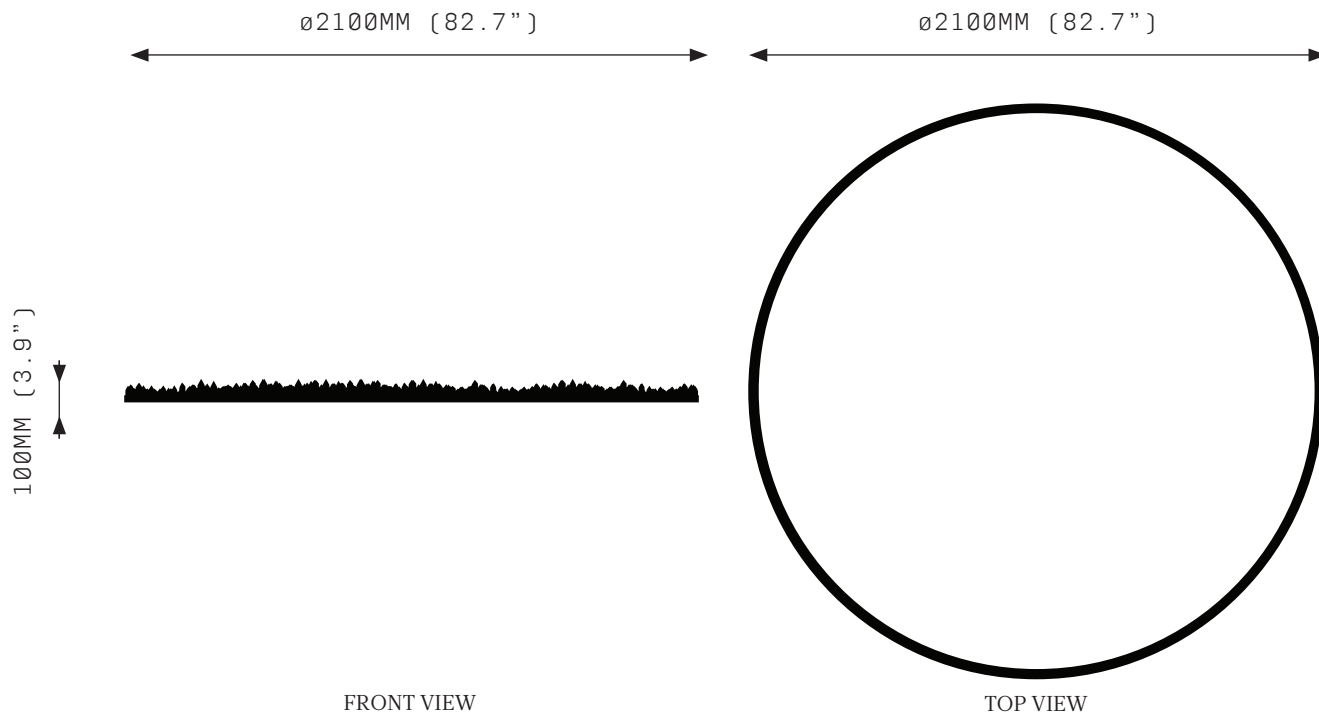

PROMETHEUS I 2100

SPECIFICATIONS

Ordering Code:
P1.2100

Lamp:
24V LED WW 2700K

Lumens:
10188 LM

Voltage:
24V DC

Watts:
126W

Weight:
Approx. 33 kg*
*Exclusive of canopy

Inclusions:
Power Supply Unit x 150W

Exclusions:
User interface, Dimmer unit

PRODUCT OPTIONS

Finishes:
AB Aged Brass
BB Brushed Brass
HRB Hand Rubbed Brass
DB Dark Bronze
MP Mottled Patina
BSS Brushed Stainless Steel*
VER Verdigris
PB Polished Brass
PSS Polished Stainless Steel*
CL Copper Leaf
SL Silver Leaf
GL Gold Leaf

* Stainless Steel has a different profile.

Suspension:
A-CAB Angled Cable*
V-CAB Vertical Cable

Canopy:*
RFM Round Flush Medium
RFL Round Flush Large
RSM Round Surface Medium
RSL Round Surface Large

*Refer to Canopy Specification Guide

WARRANTY

3 Years Fixture
3 Years Power Supply Unit
3 Years LED

Prometheus I is a solid fixture that will require very little maintenance over the years.

If your Prometheus I is treated with care, it will shine brightly for many years to come.

Quartz is a mineral formed by the Earth. Each crystal piece will be unique due to natural variation of size, shape, colour and clarity.

Contact us for custom variations.

Installation should only be undertaken by a qualified professional